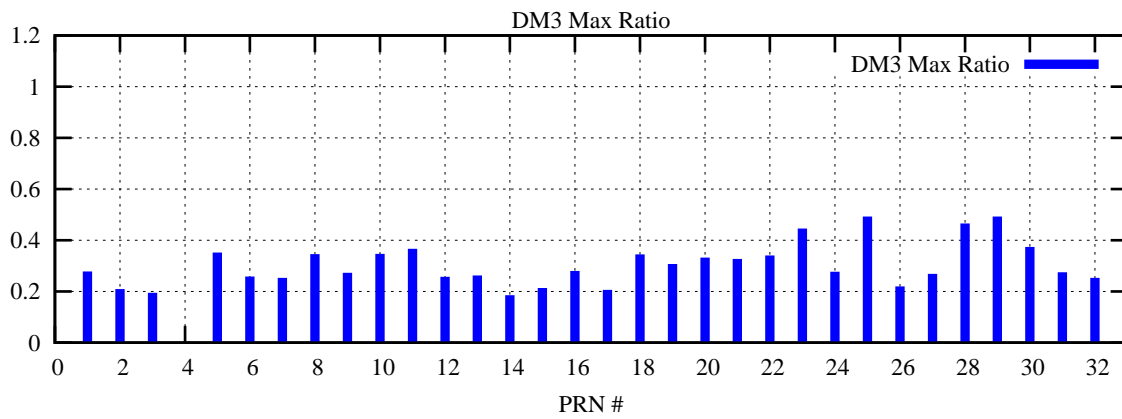

Ratio (PRN Bias/Threshold)

GpsWeek 2060 Day 6

Skinny (Type 0): PRN 8 22
Broad (Type 2): PRN 7 15 17 21 24