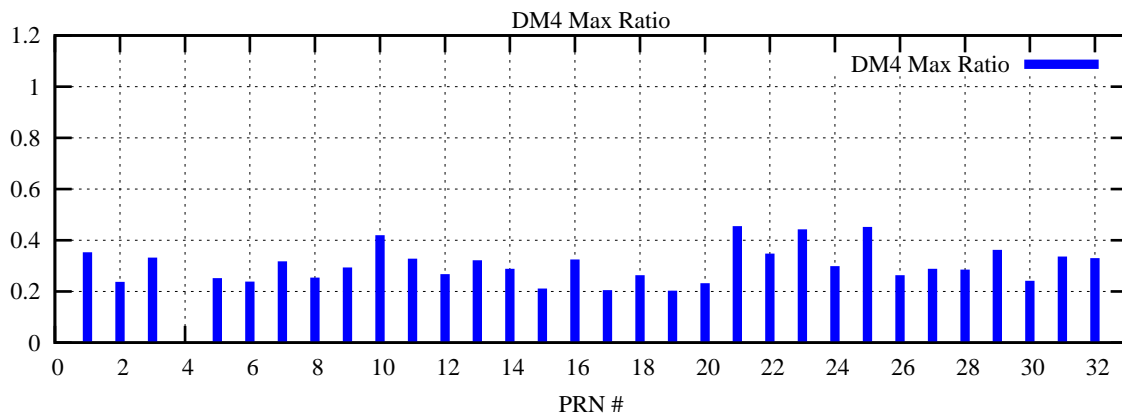

Ratio (PRN Bias/Threshold)

GpsWeek 2060 Day 6

Skinny (Type 0): PRN 8 22
Broad (Type 2): PRN 7 15 17 21 24