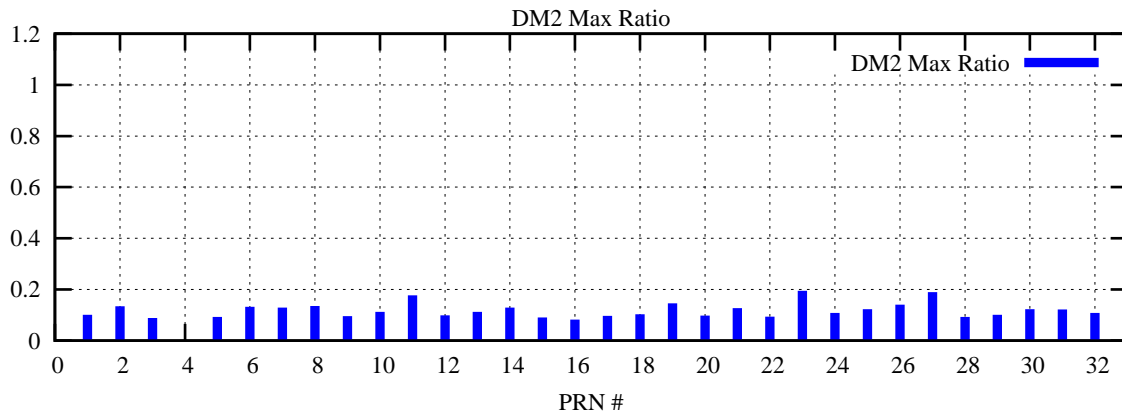

Ratio (PRN Bias/Threshold)

GpsWeek 2060 Day 6

Skinny (Type 0): PRN 8 22
Broad (Type 2): PRN 7 15 17 21 24