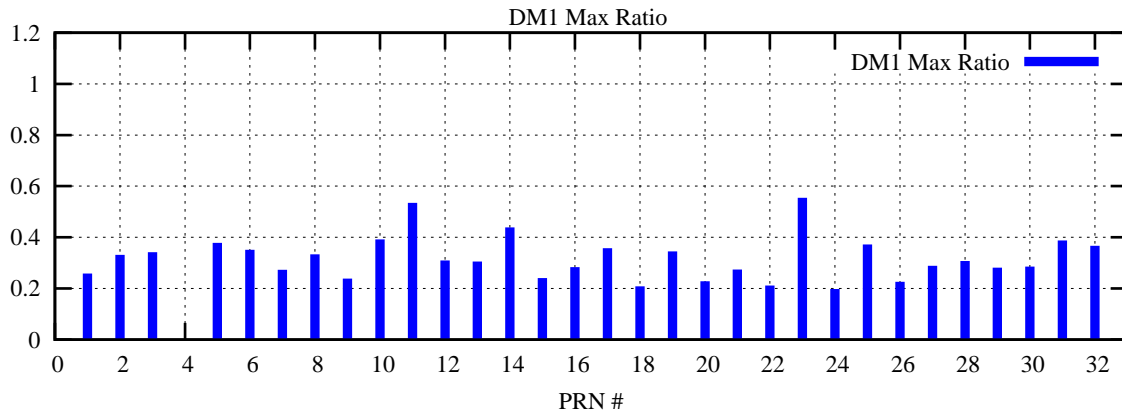

Ratio (PRN Bias/Threshold)

GpsWeek 2060 Day 6

Skinny (Type 0): PRN 8 22
Broad (Type 2): PRN 7 15 17 21 24