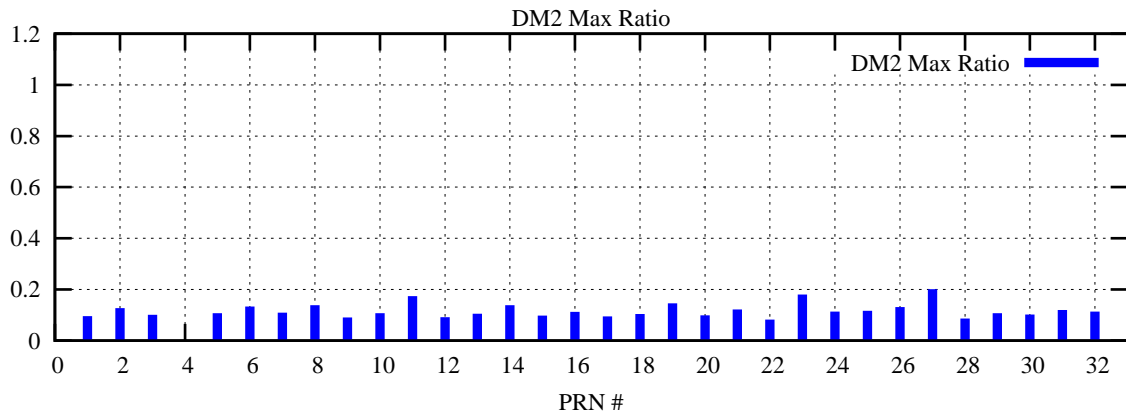

Ratio (PRN Bias/Threshold)
GpsWeek 2061 Day 0

Skinny (Type 0): PRN 8 22
Broad (Type 2): PRN 7 15 17 21 24