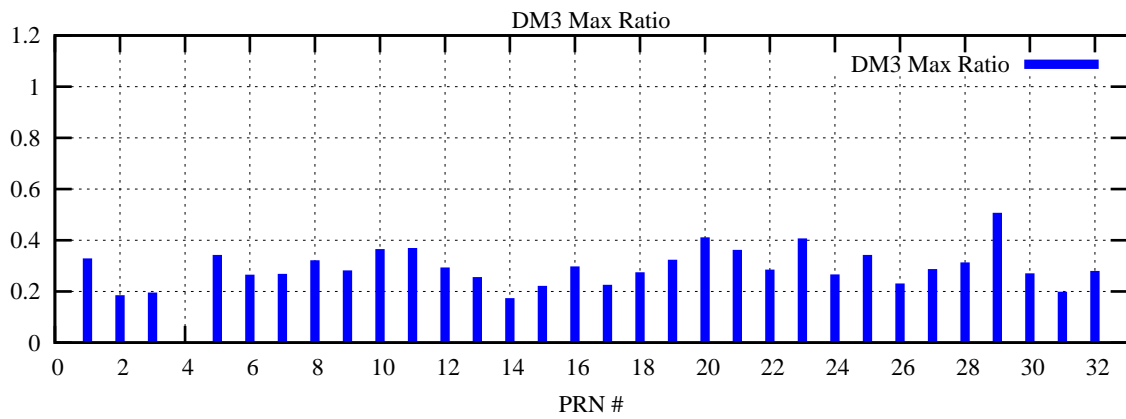

Ratio (PRN Bias/Threshold)
GpsWeek 2061 Day 0

Skinny (Type 0): PRN 8 22
Broad (Type 2): PRN 7 15 17 21 24