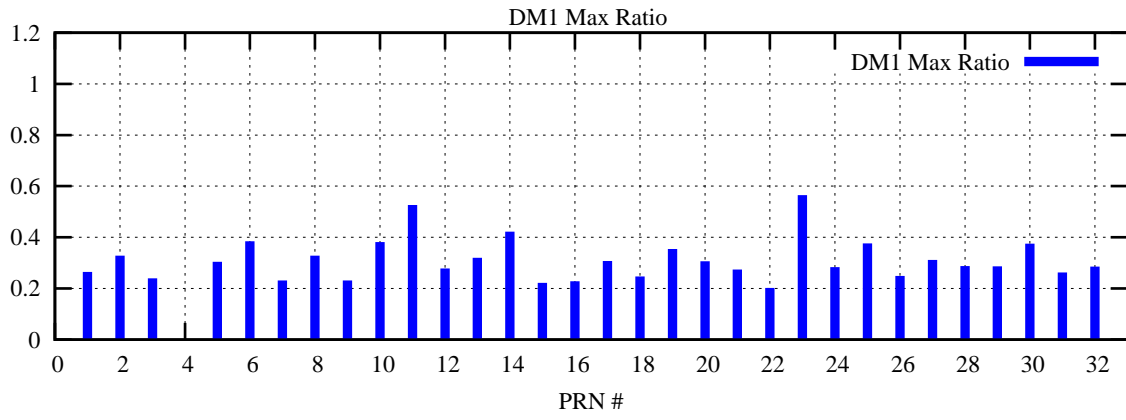

Ratio (PRN Bias/Threshold)
GpsWeek 2061 Day 0

Skinny (Type 0): PRN 8 22
Broad (Type 2): PRN 7 15 17 21 24