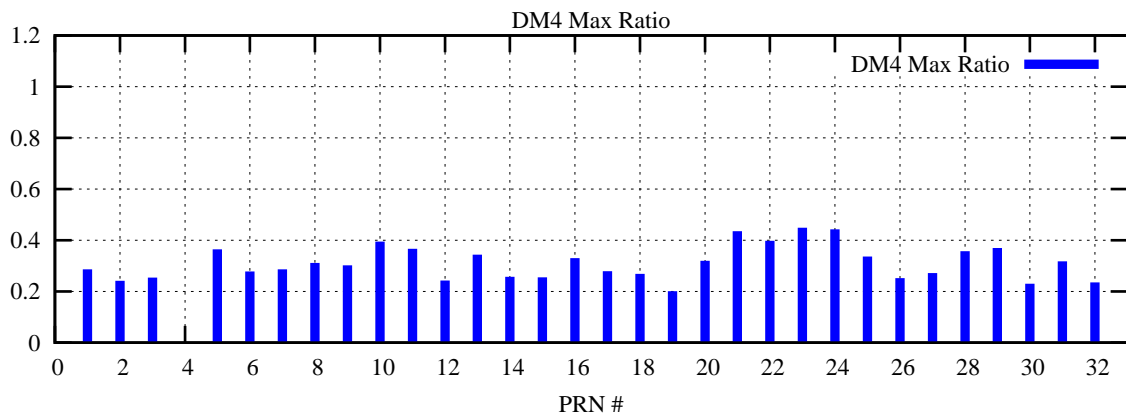

Ratio (PRN Bias/Threshold)
GpsWeek 2061 Day 0

Skinny (Type 0): PRN 8 22
Broad (Type 2): PRN 7 15 17 21 24