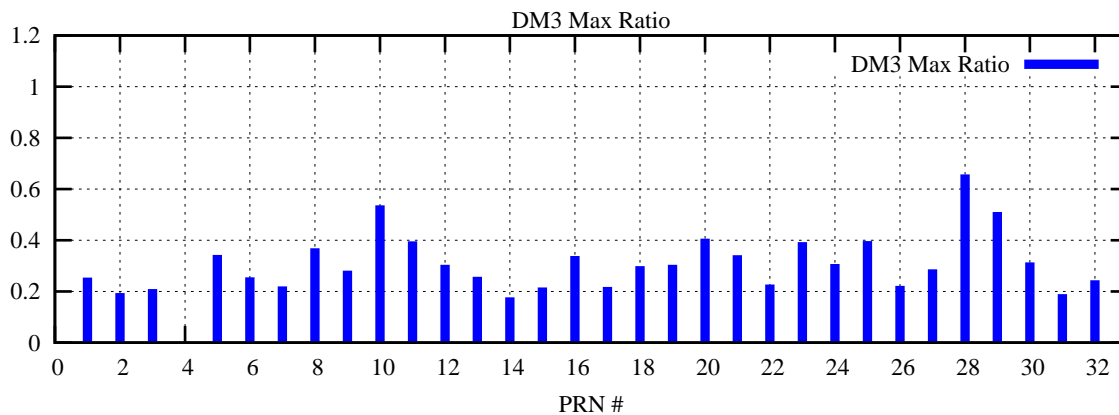

Ratio (PRN Bias/Threshold)

GpsWeek 2061 Day 1

Skinny (Type 0): PRN 8 22
Broad (Type 2): PRN 7 15 17 21 24