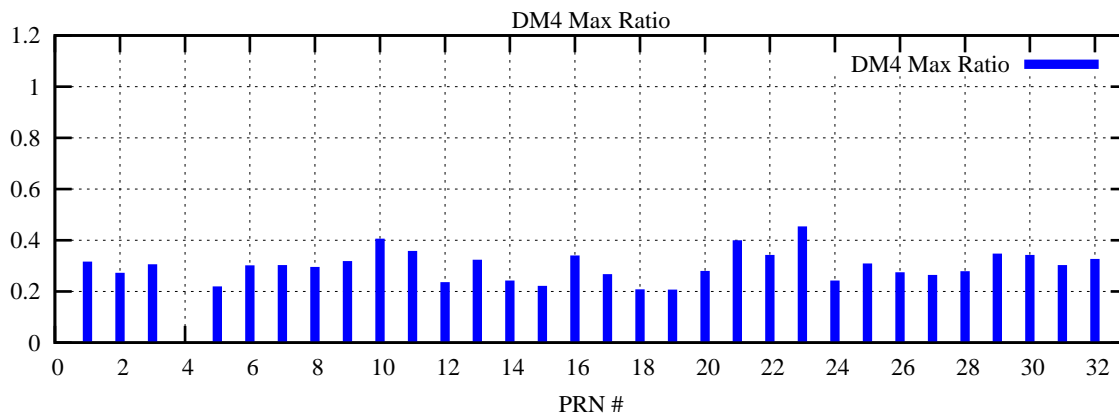

Ratio (PRN Bias/Threshold)

GpsWeek 2061 Day 1

Skinny (Type 0): PRN 8 22
Broad (Type 2): PRN 7 15 17 21 24