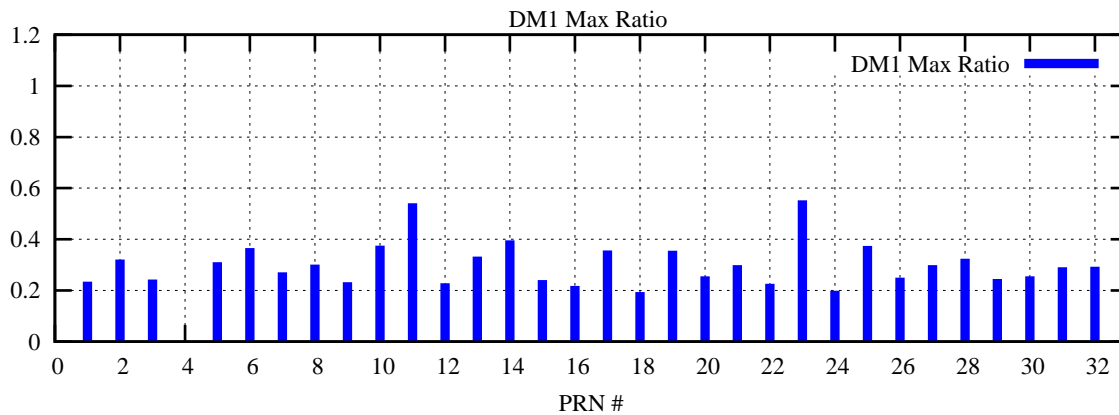

Ratio (PRN Bias/Threshold)

GpsWeek 2061 Day 1

Skinny (Type 0): PRN 8 22
Broad (Type 2): PRN 7 15 17 21 24