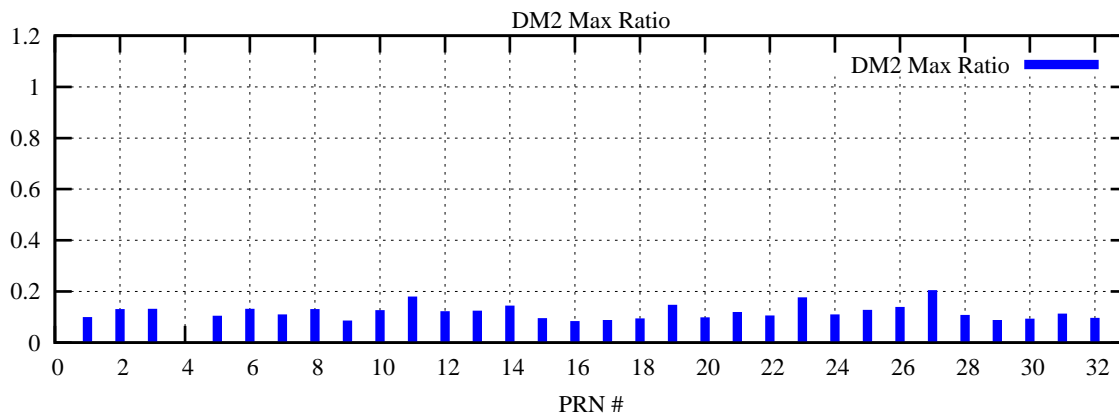

Ratio (PRN Bias/Threshold)

GpsWeek 2061 Day 1

Skinny (Type 0): PRN 8 22
Broad (Type 2): PRN 7 15 17 21 24