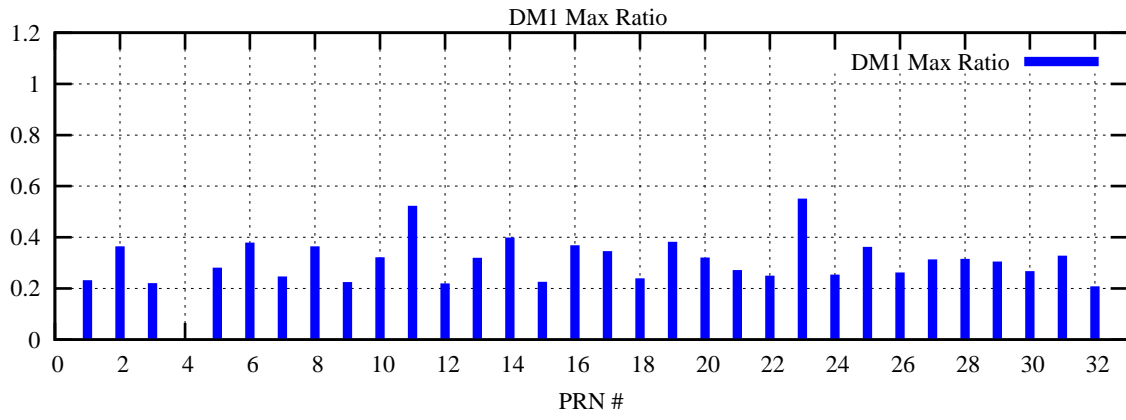

Ratio (PRN Bias/Threshold)

GpsWeek 2061 Day 3

Skinny (Type 0): PRN 8 22
Broad (Type 2): PRN 7 15 17 21 24