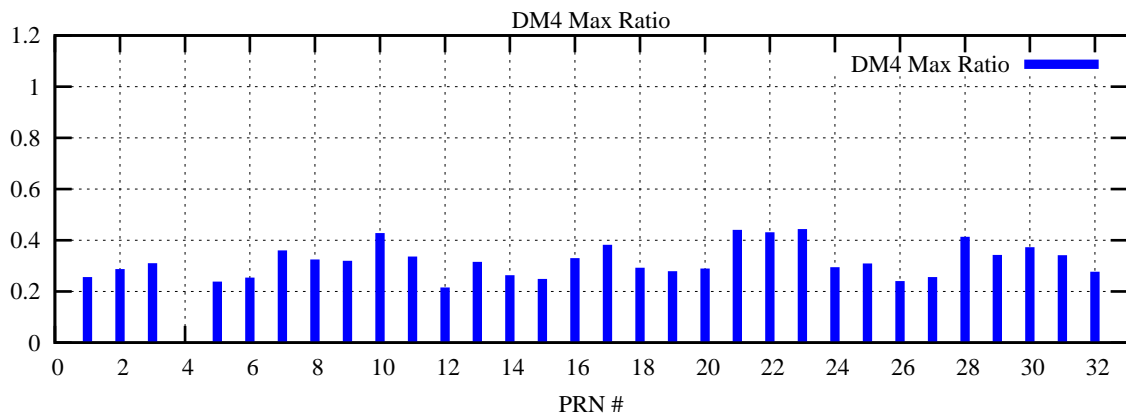

Ratio (PRN Bias/Threshold)

GpsWeek 2061 Day 3

Skinny (Type 0): PRN 8 22
Broad (Type 2): PRN 7 15 17 21 24