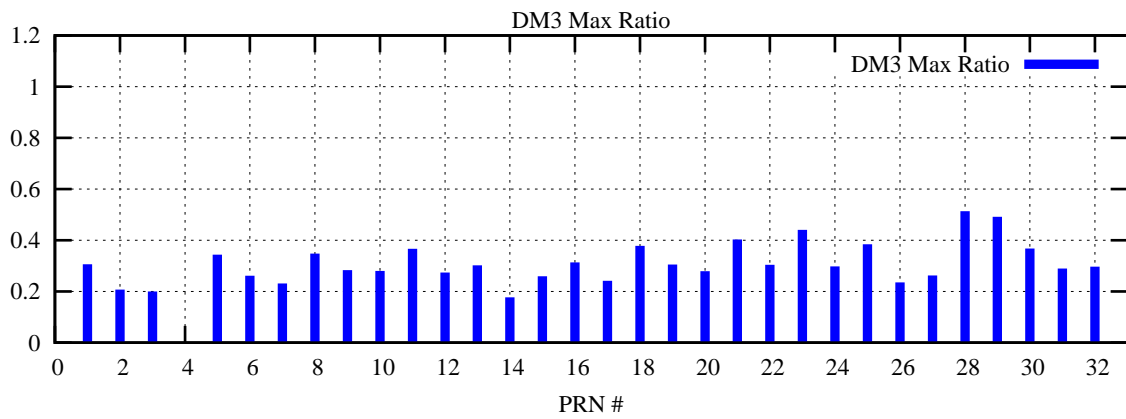

Ratio (PRN Bias/Threshold)

GpsWeek 2061 Day 3

Skinny (Type 0): PRN 8 22
Broad (Type 2): PRN 7 15 17 21 24