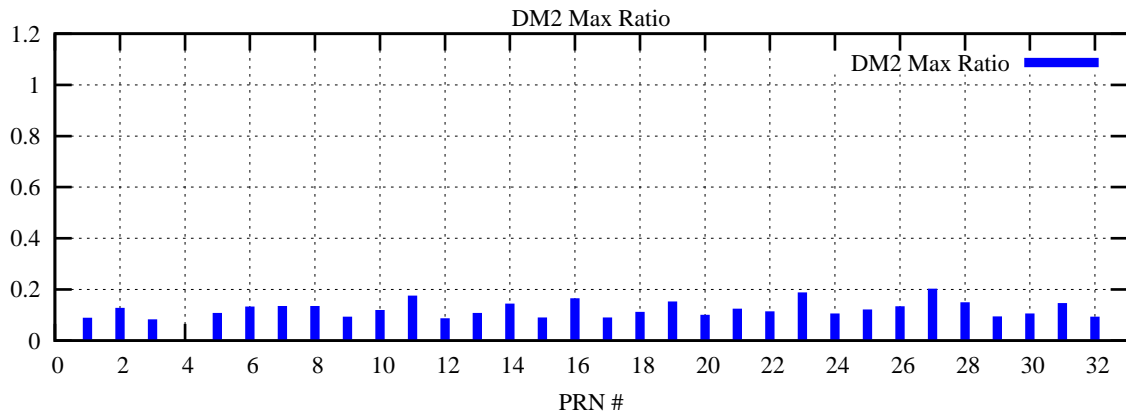

Ratio (PRN Bias/Threshold)

GpsWeek 2061 Day 3

Skinny (Type 0): PRN 8 22
Broad (Type 2): PRN 7 15 17 21 24