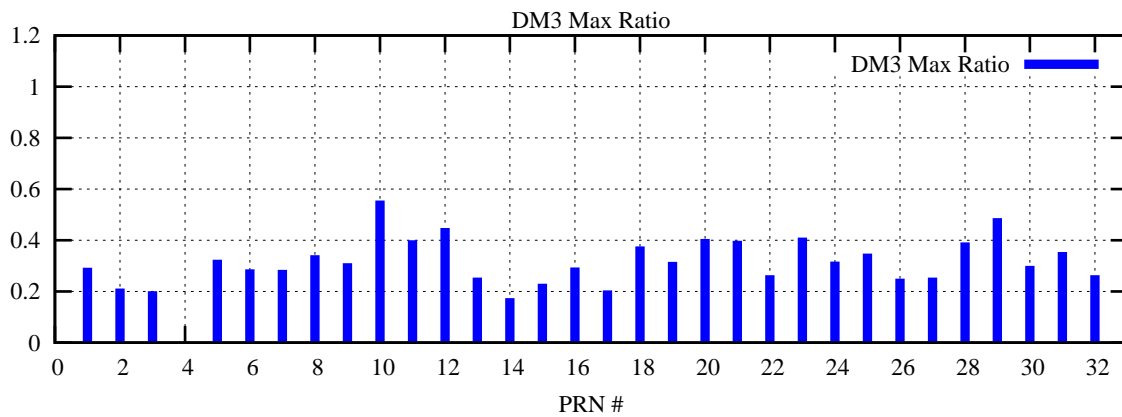

Ratio (PRN Bias/Threshold)

GpsWeek 2061 Day 5

Skinny (Type 0): PRN 8 22
Broad (Type 2): PRN 7 15 17 21 24