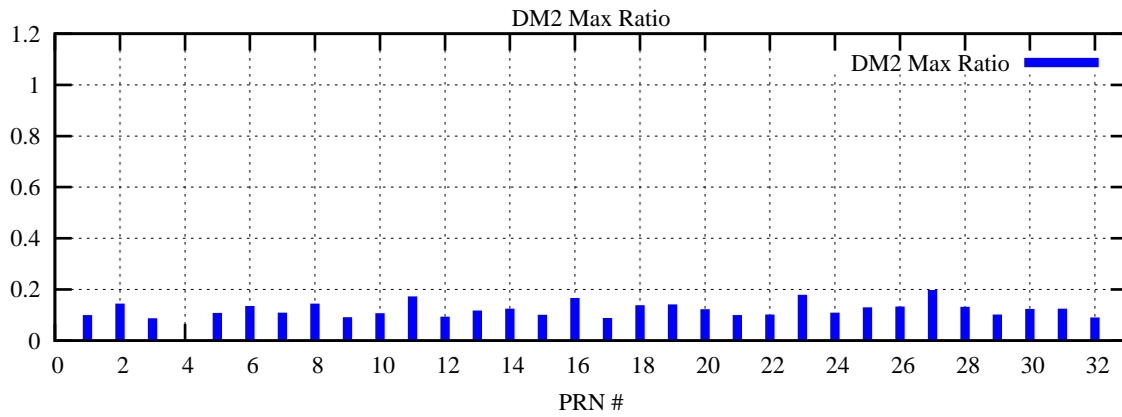

Ratio (PRN Bias/Threshold)

GpsWeek 2061 Day 5

Skinny (Type 0): PRN 8 22
Broad (Type 2): PRN 7 15 17 21 24