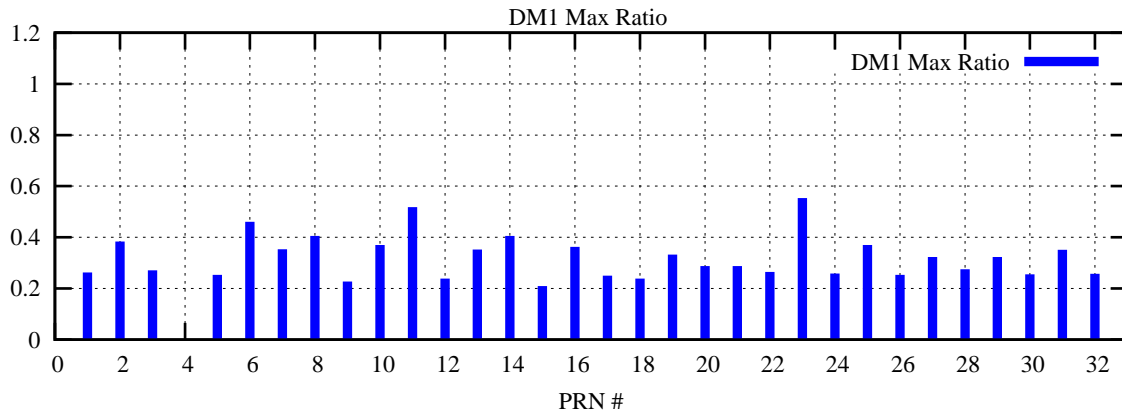

Ratio (PRN Bias/Threshold)

GpsWeek 2061 Day 5

Skinny (Type 0): PRN 8 22
Broad (Type 2): PRN 7 15 17 21 24