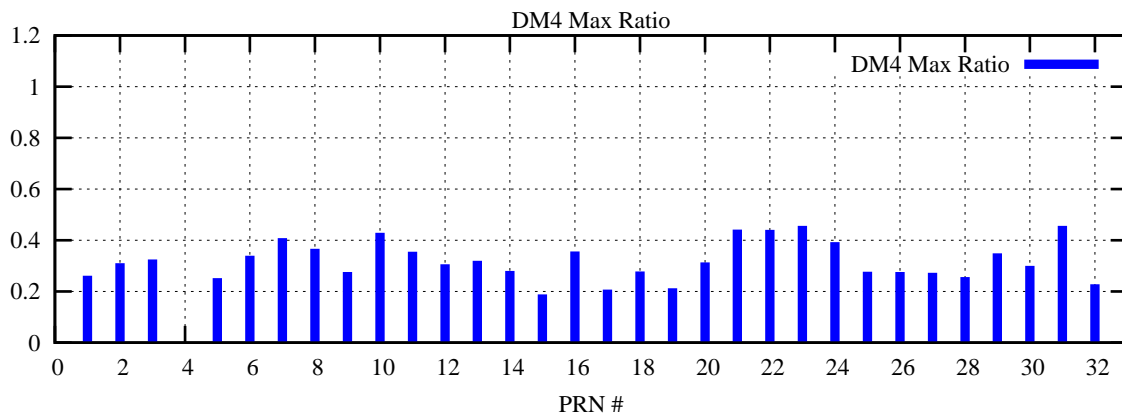

Ratio (PRN Bias/Threshold)

GpsWeek 2061 Day 5

Skinny (Type 0): PRN 8 22
Broad (Type 2): PRN 7 15 17 21 24