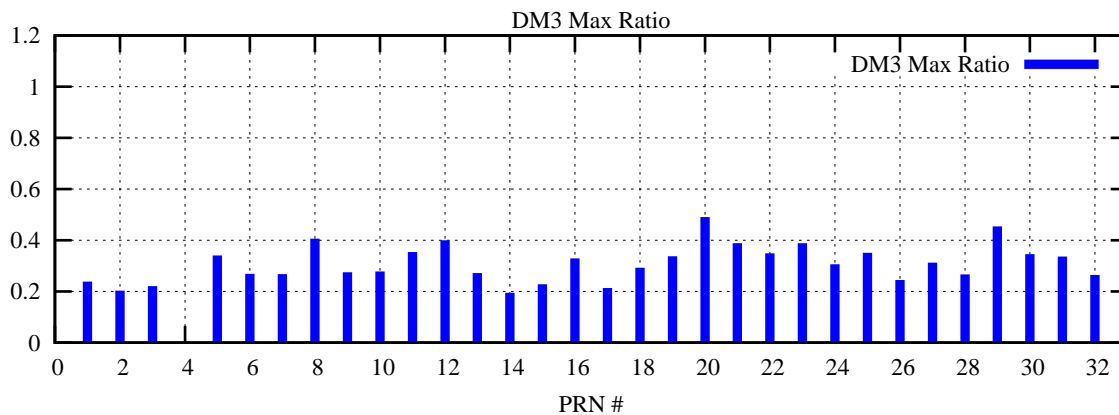

Ratio (PRN Bias/Threshold)

GpsWeek 2061 Day 6

Skinny (Type 0): PRN 8 22
Broad (Type 2): PRN 7 15 17 21 24