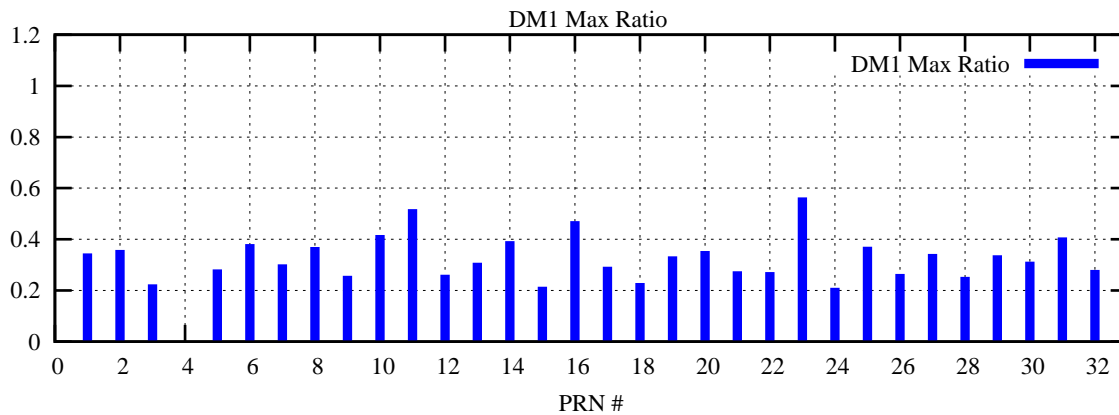

Ratio (PRN Bias/Threshold)

GpsWeek 2061 Day 6

Skinny (Type 0): PRN 8 22
Broad (Type 2): PRN 7 15 17 21 24