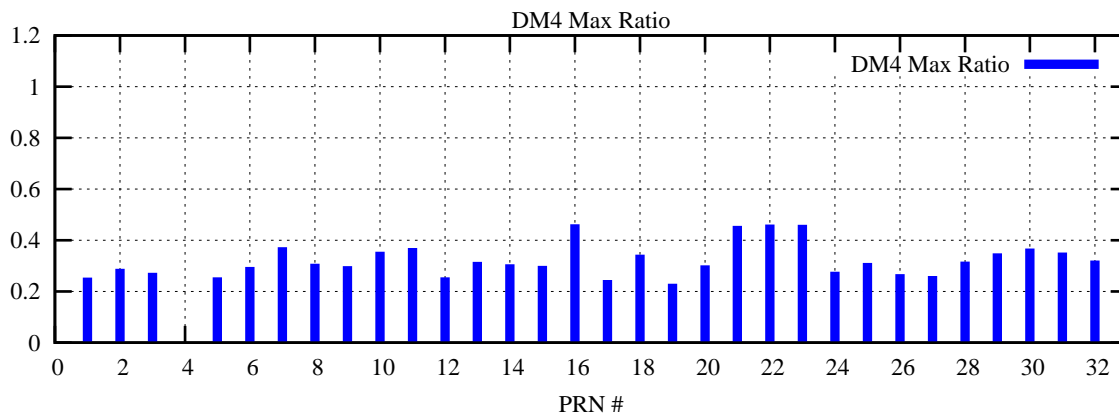

Ratio (PRN Bias/Threshold)

GpsWeek 2061 Day 6

Skinny (Type 0): PRN 8 22
Broad (Type 2): PRN 7 15 17 21 24