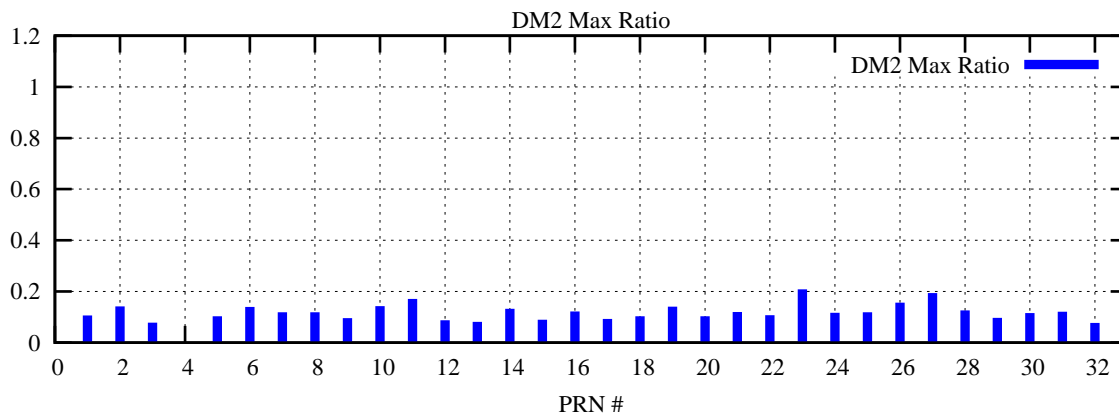

Ratio (PRN Bias/Threshold)

GpsWeek 2061 Day 6

Skinny (Type 0): PRN 8 22
Broad (Type 2): PRN 7 15 17 21 24