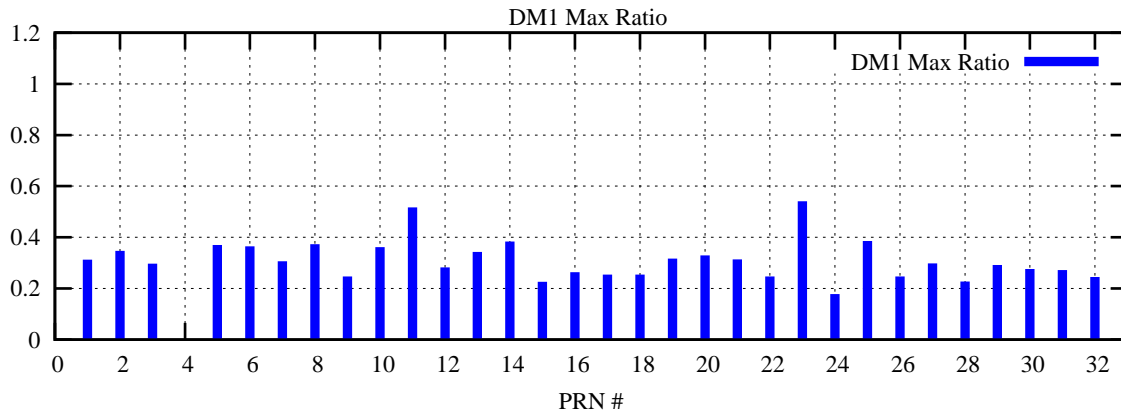

Ratio (PRN Bias/Threshold)
GpsWeek 2062 Day 2

Skinny (Type 0): PRN 8 22
Broad (Type 2): PRN 7 15 17 21 24