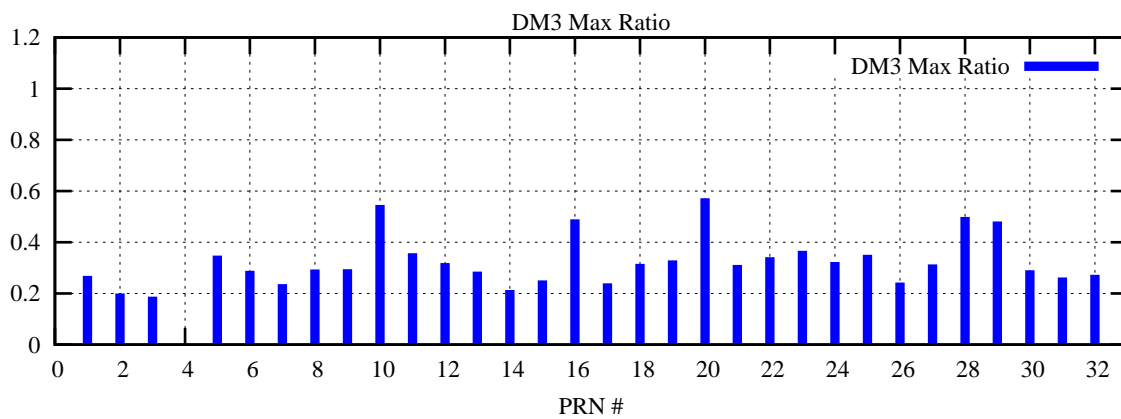

Ratio (PRN Bias/Threshold)
GpsWeek 2062 Day 2

Skinny (Type 0): PRN 8 22
Broad (Type 2): PRN 7 15 17 21 24