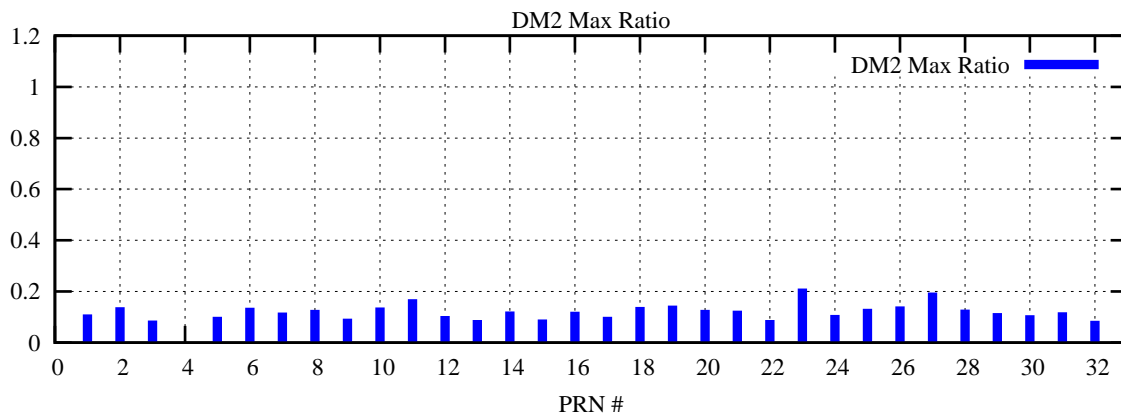

Ratio (PRN Bias/Threshold)
GpsWeek 2062 Day 2

Skinny (Type 0): PRN 8 22
Broad (Type 2): PRN 7 15 17 21 24