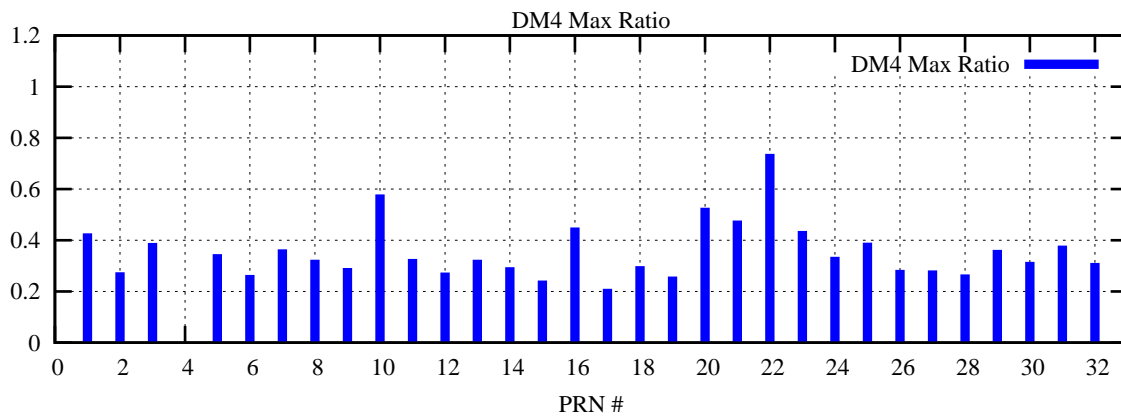

Ratio (PRN Bias/Threshold)
GpsWeek 2062 Day 2

Skinny (Type 0): PRN 8 22
Broad (Type 2): PRN 7 15 17 21 24