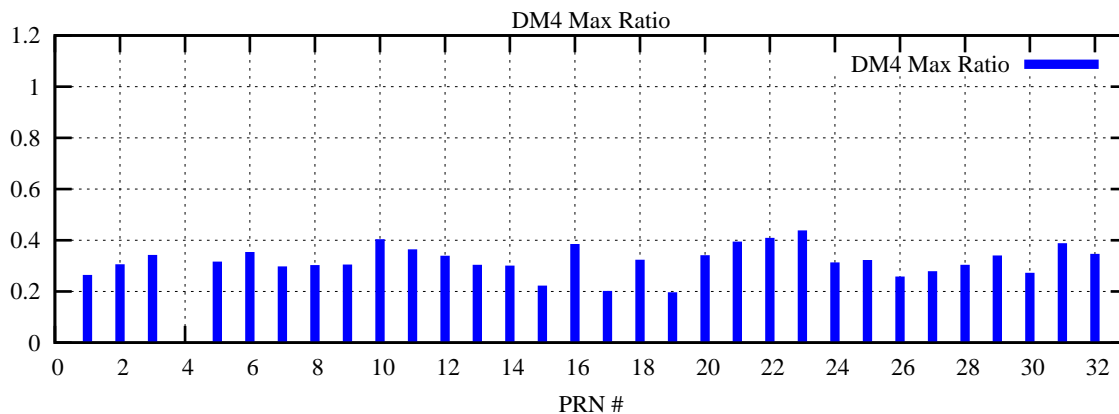

Ratio (PRN Bias/Threshold)

GpsWeek 2062 Day 3

Skinny (Type 0): PRN 8 22
Broad (Type 2): PRN 7 15 17 21 24