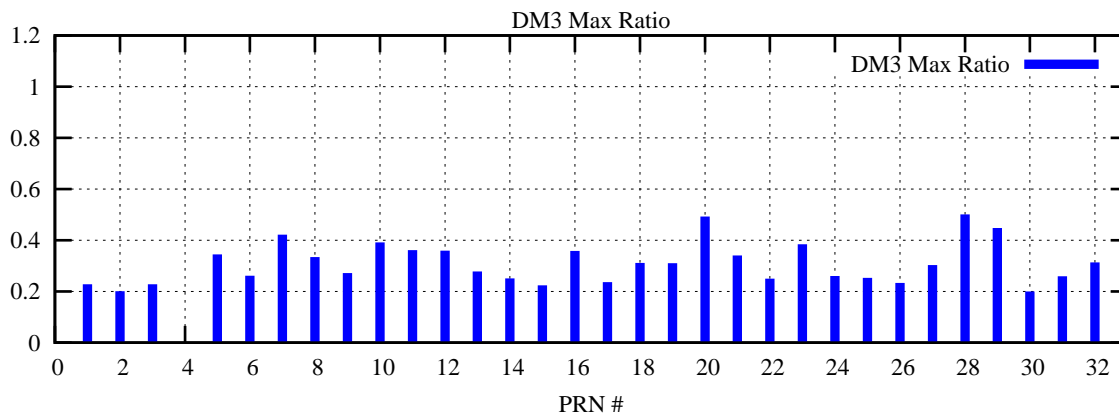

Ratio (PRN Bias/Threshold)

GpsWeek 2062 Day 3

Skinny (Type 0): PRN 8 22
Broad (Type 2): PRN 7 15 17 21 24