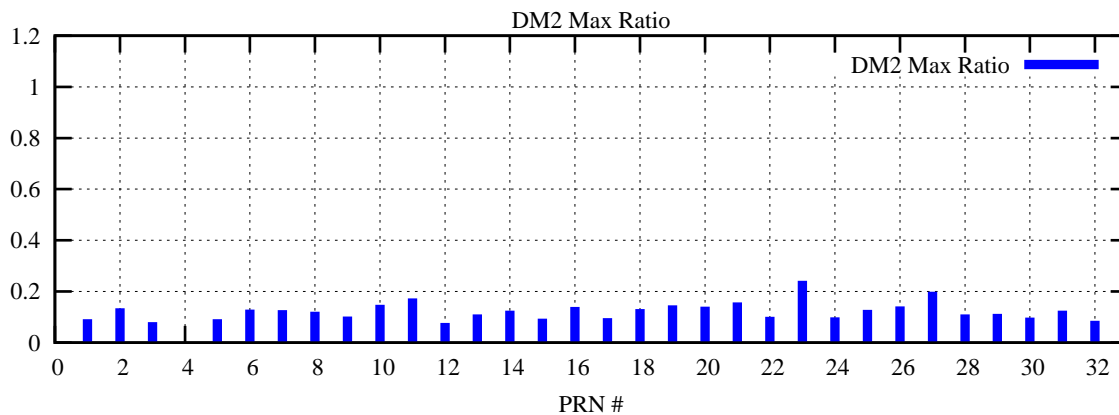

Ratio (PRN Bias/Threshold)

GpsWeek 2062 Day 3

Skinny (Type 0): PRN 8 22
Broad (Type 2): PRN 7 15 17 21 24