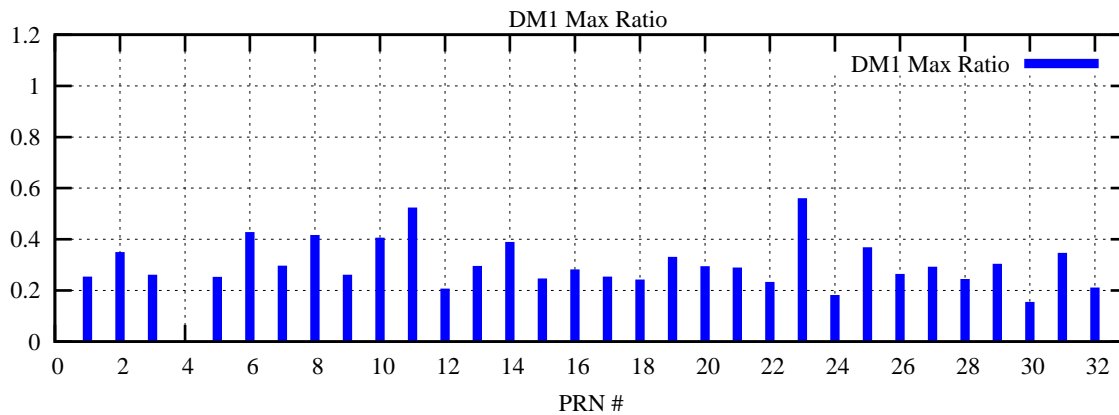

Ratio (PRN Bias/Threshold)

GpsWeek 2062 Day 3

Skinny (Type 0): PRN 8 22
Broad (Type 2): PRN 7 15 17 21 24