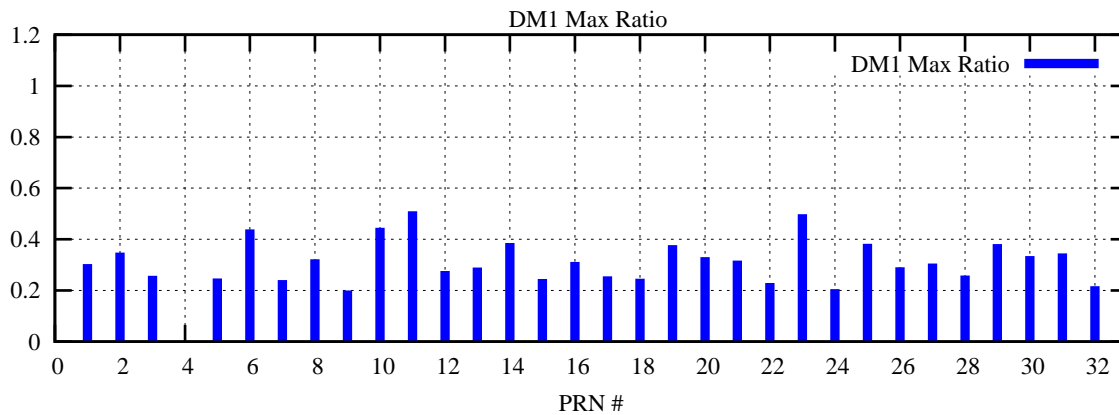

Ratio (PRN Bias/Threshold)

GpsWeek 2062 Day 5

Skinny (Type 0): PRN 8 22
Broad (Type 2): PRN 7 15 17 21 24