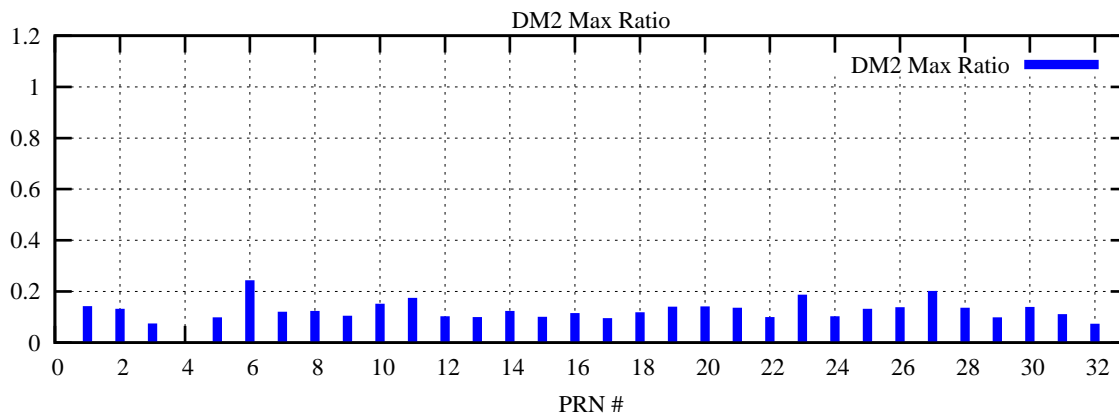

Ratio (PRN Bias/Threshold)

GpsWeek 2062 Day 5

Skinny (Type 0): PRN 8 22
Broad (Type 2): PRN 7 15 17 21 24