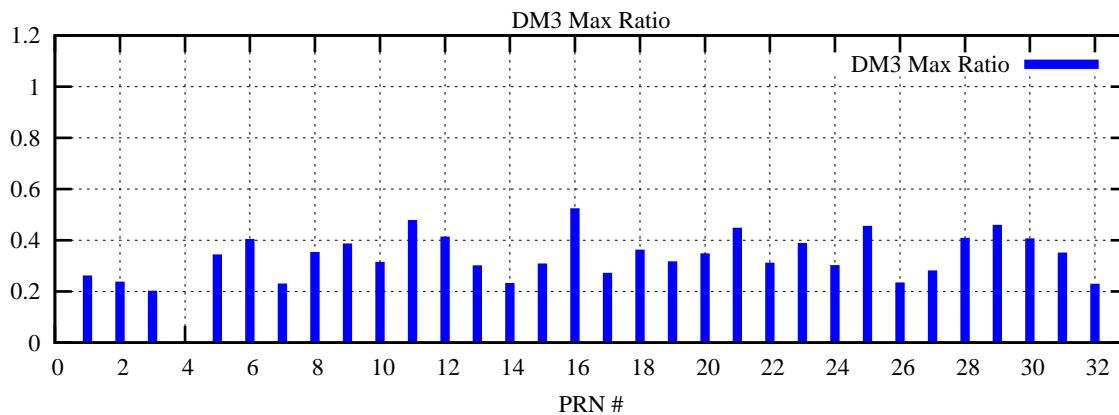

Ratio (PRN Bias/Threshold)

GpsWeek 2062 Day 5

Skinny (Type 0): PRN 8 22
Broad (Type 2): PRN 7 15 17 21 24