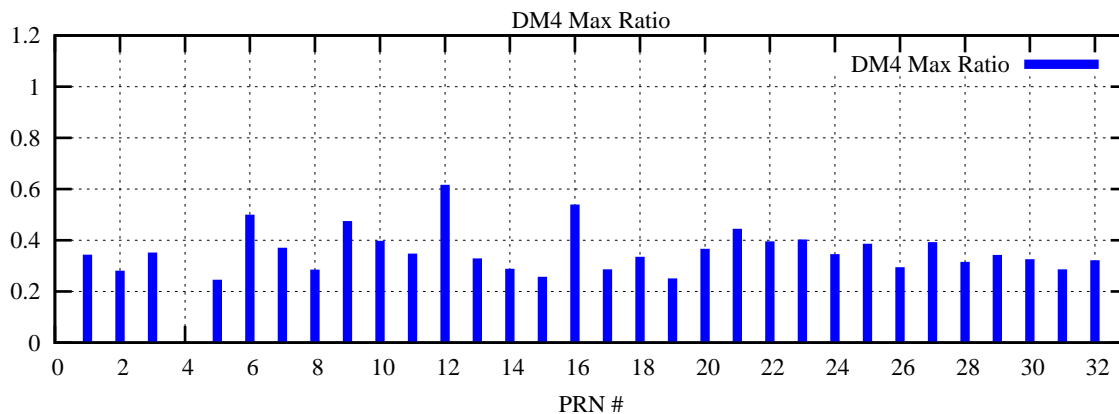

Ratio (PRN Bias/Threshold)

GpsWeek 2062 Day 5

Skinny (Type 0): PRN 8 22
Broad (Type 2): PRN 7 15 17 21 24