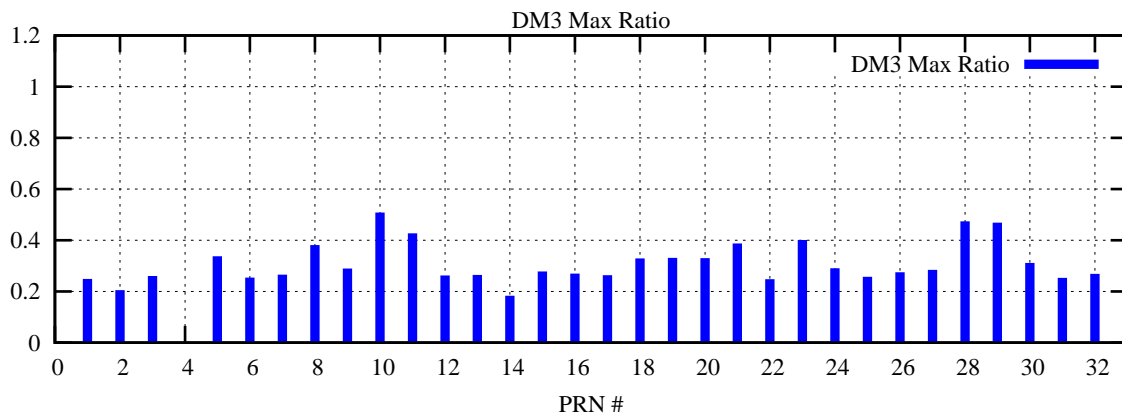

Ratio (PRN Bias/Threshold)  
GpsWeek 2063 Day 0

Skinny (Type 0): PRN 8 22  
Broad (Type 2): PRN 7 15 17 21 24