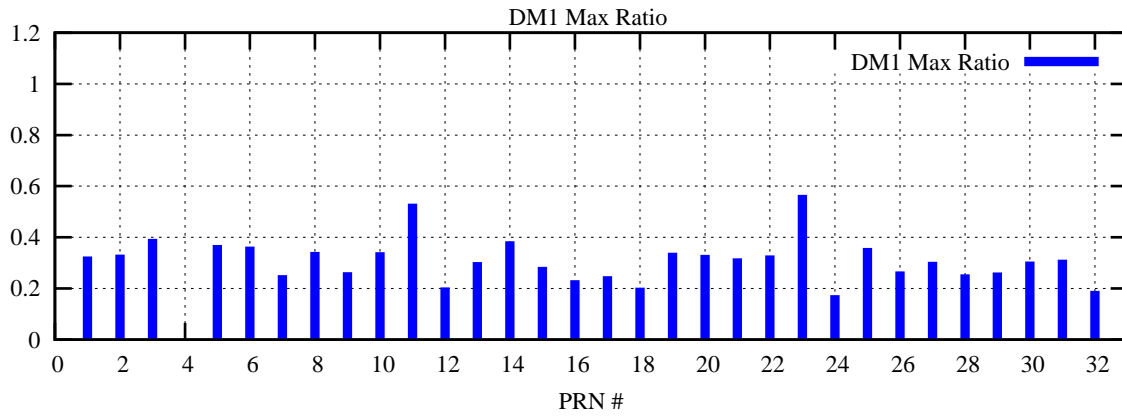

Ratio (PRN Bias/Threshold)  
GpsWeek 2063 Day 0

Skinny (Type 0): PRN 8 22  
Broad (Type 2): PRN 7 15 17 21 24