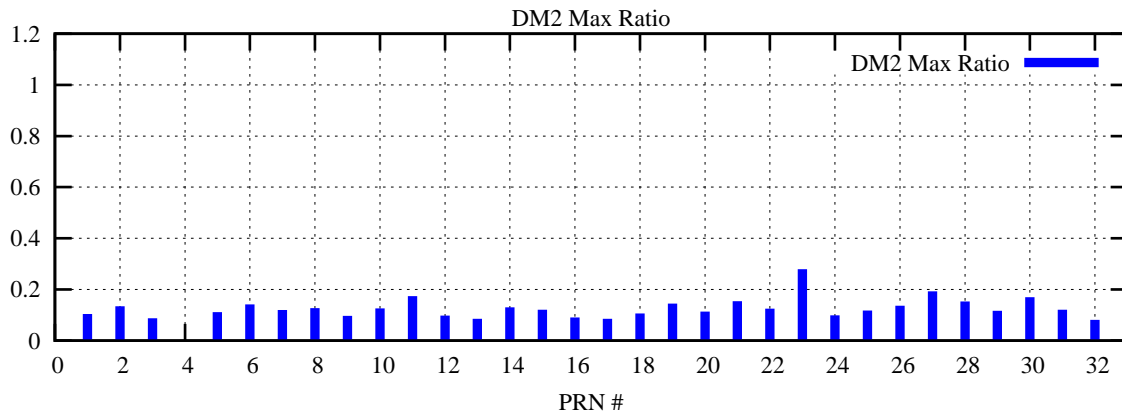

Ratio (PRN Bias/Threshold)  
GpsWeek 2063 Day 0

Skinny (Type 0): PRN 8 22  
Broad (Type 2): PRN 7 15 17 21 24