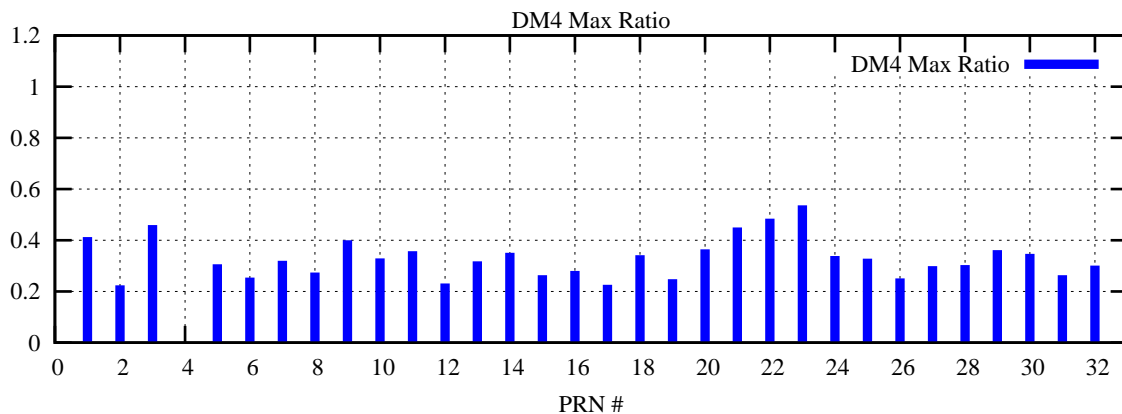

Ratio (PRN Bias/Threshold)  
GpsWeek 2063 Day 0

Skinny (Type 0): PRN 8 22  
Broad (Type 2): PRN 7 15 17 21 24