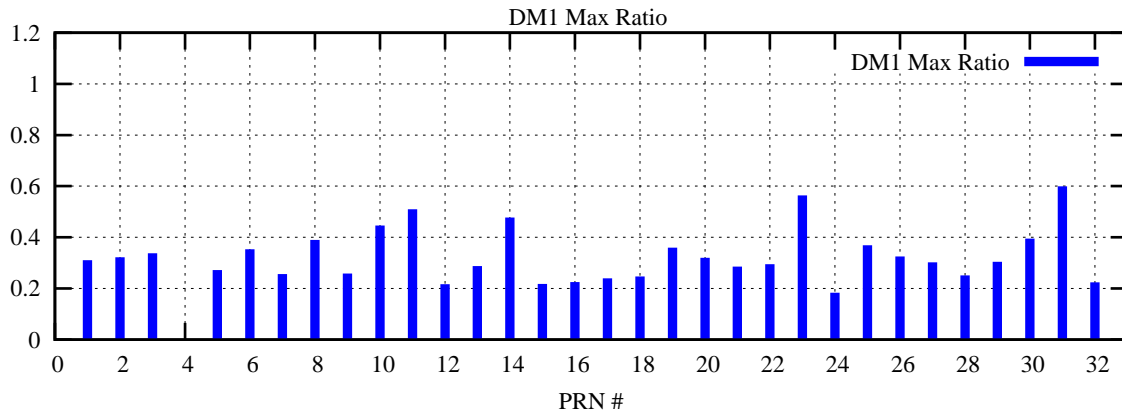

Ratio (PRN Bias/Threshold)

GpsWeek 2063 Day 1

Skinny (Type 0): PRN 8 22
Broad (Type 2): PRN 7 15 17 21 24