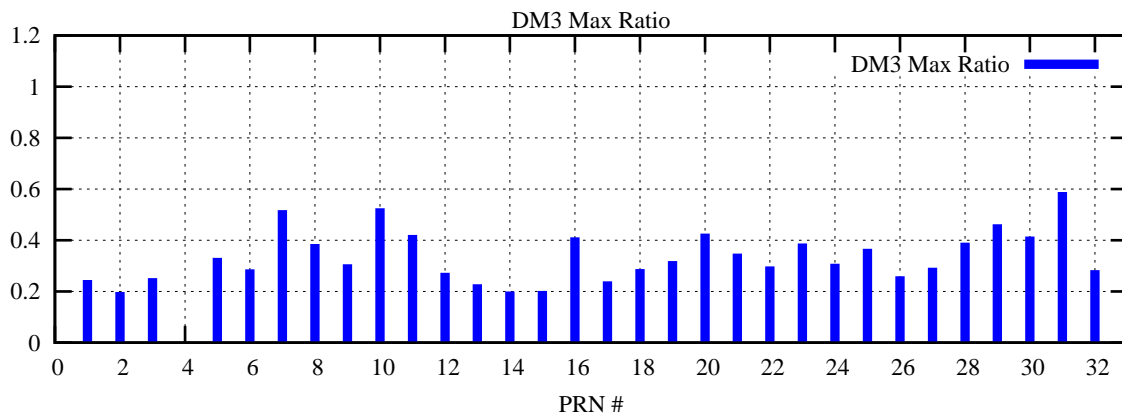

Ratio (PRN Bias/Threshold)

GpsWeek 2063 Day 1

Skinny (Type 0): PRN 8 22
Broad (Type 2): PRN 7 15 17 21 24