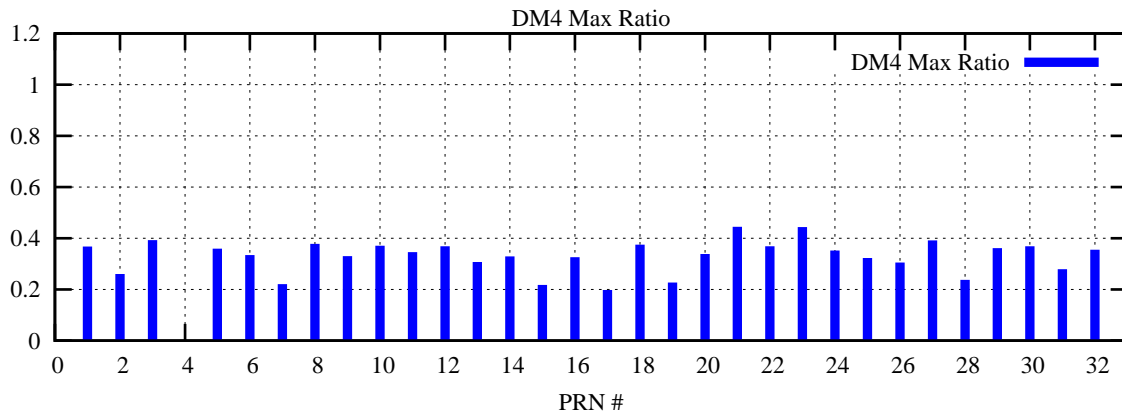

Ratio (PRN Bias/Threshold)

GpsWeek 2063 Day 1

Skinny (Type 0): PRN 8 22
Broad (Type 2): PRN 7 15 17 21 24