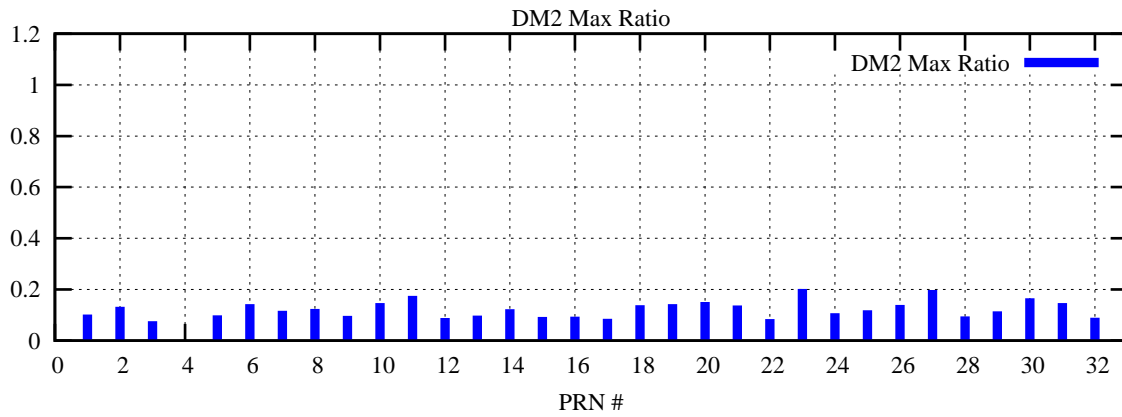

Ratio (PRN Bias/Threshold)

GpsWeek 2063 Day 1

Skinny (Type 0): PRN 8 22
Broad (Type 2): PRN 7 15 17 21 24