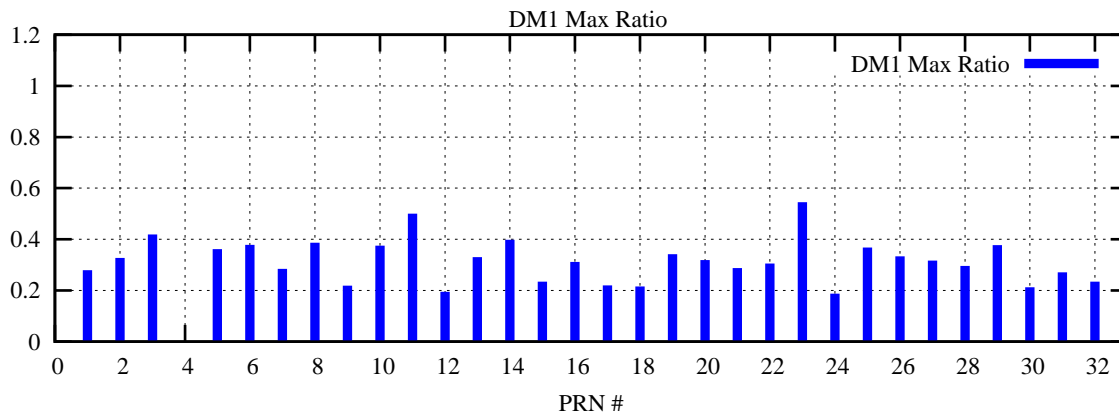

Ratio (PRN Bias/Threshold)

GpsWeek 2063 Day 2

Skinny (Type 0): PRN 8 22
Broad (Type 2): PRN 7 15 17 21 24