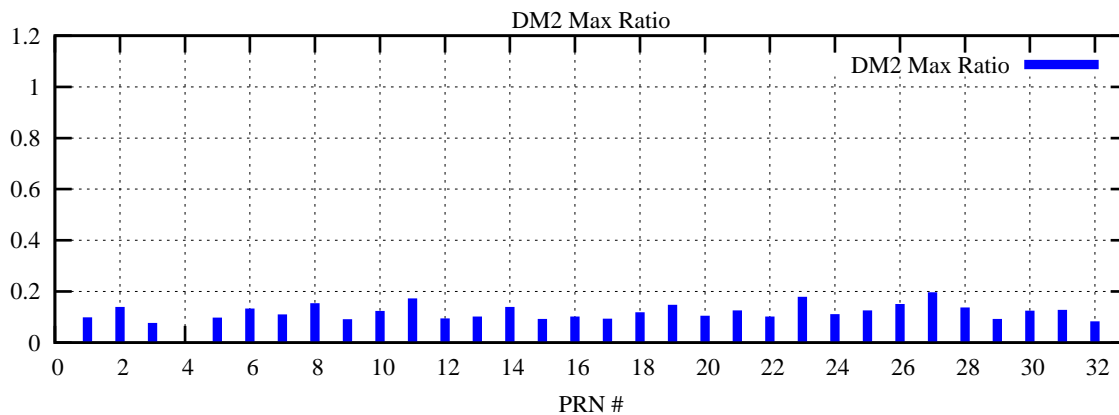

Ratio (PRN Bias/Threshold)

GpsWeek 2063 Day 2

Skinny (Type 0): PRN 8 22
Broad (Type 2): PRN 7 15 17 21 24