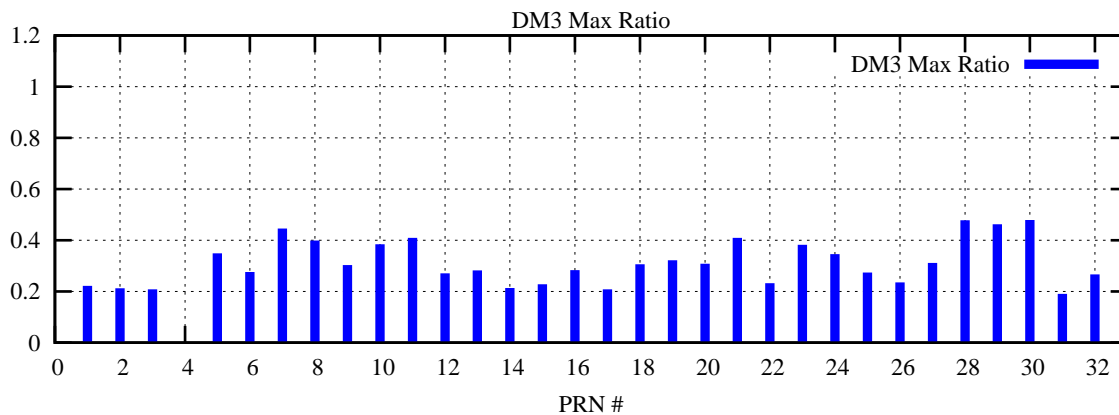

Ratio (PRN Bias/Threshold)

GpsWeek 2063 Day 2

Skinny (Type 0): PRN 8 22
Broad (Type 2): PRN 7 15 17 21 24