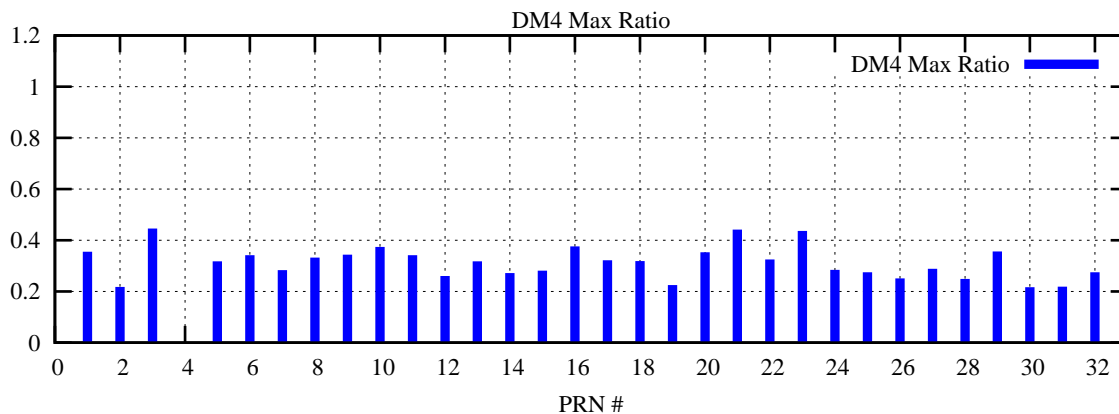

Ratio (PRN Bias/Threshold)

GpsWeek 2063 Day 2

Skinny (Type 0): PRN 8 22
Broad (Type 2): PRN 7 15 17 21 24