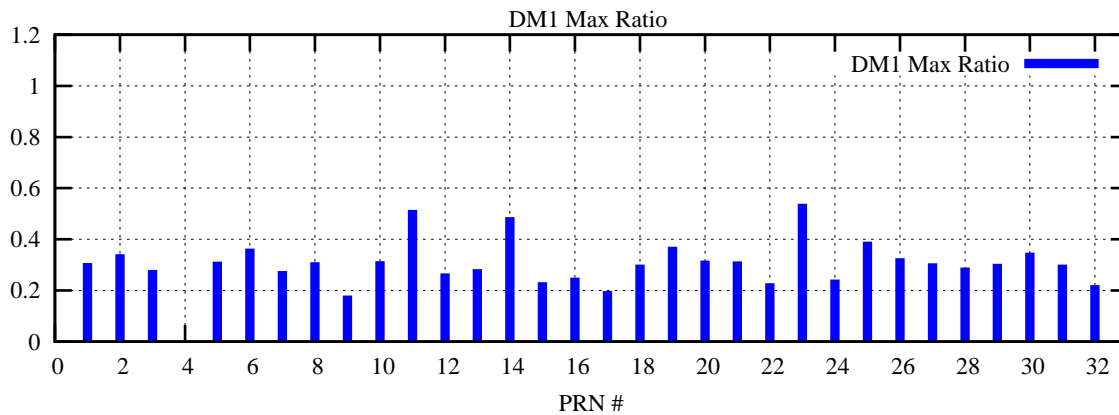

Ratio (PRN Bias/Threshold)

GpsWeek 2063 Day 3

Skinny (Type 0): PRN 8 22
Broad (Type 2): PRN 7 15 17 21 24