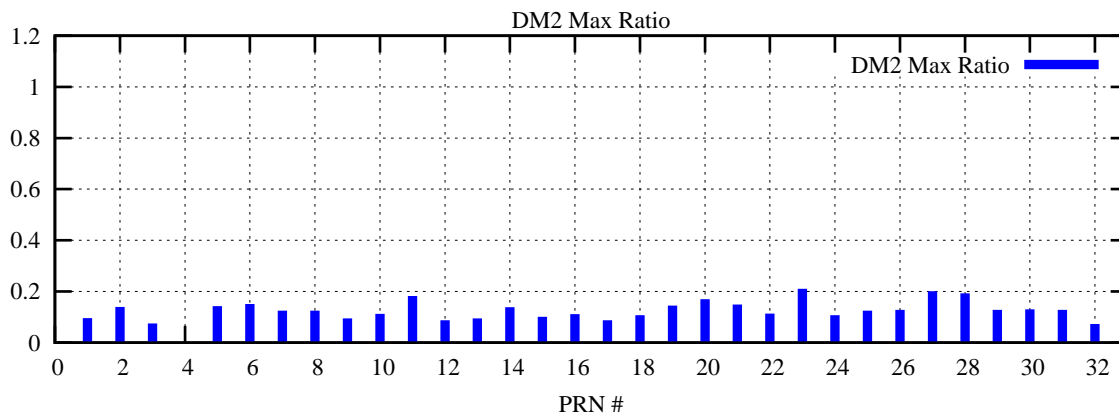

Ratio (PRN Bias/Threshold)

GpsWeek 2063 Day 3

Skinny (Type 0): PRN 8 22
Broad (Type 2): PRN 7 15 17 21 24