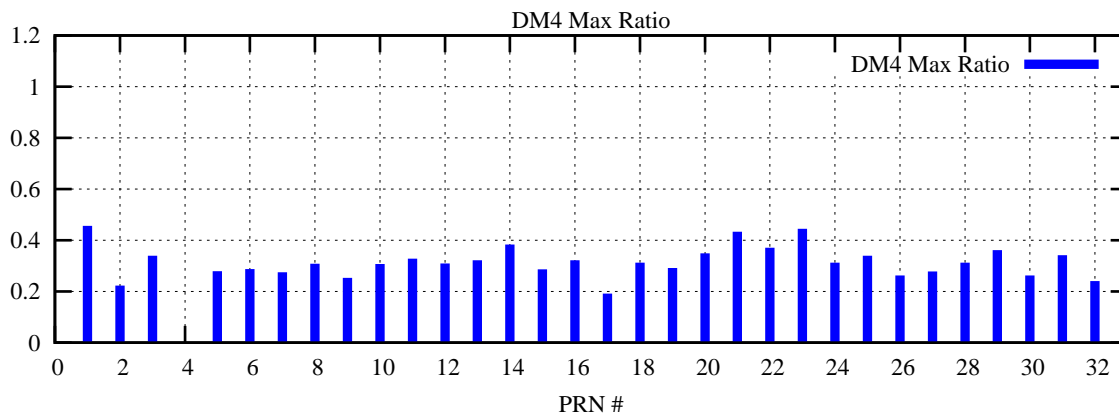

Ratio (PRN Bias/Threshold)

GpsWeek 2063 Day 3

Skinny (Type 0): PRN 8 22
Broad (Type 2): PRN 7 15 17 21 24