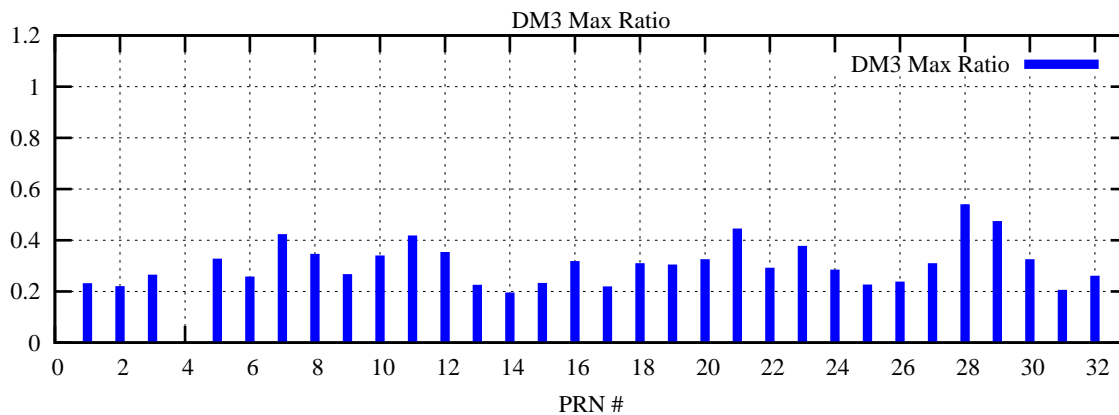

Ratio (PRN Bias/Threshold)

GpsWeek 2063 Day 3

Skinny (Type 0): PRN 8 22
Broad (Type 2): PRN 7 15 17 21 24