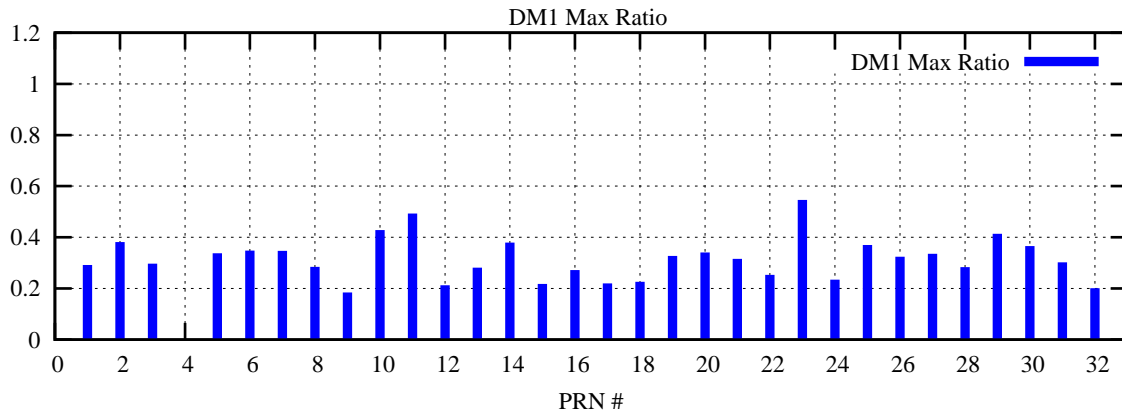

Ratio (PRN Bias/Threshold)

GpsWeek 2063 Day 4

Skinny (Type 0): PRN 8 22
Broad (Type 2): PRN 7 15 17 21 24