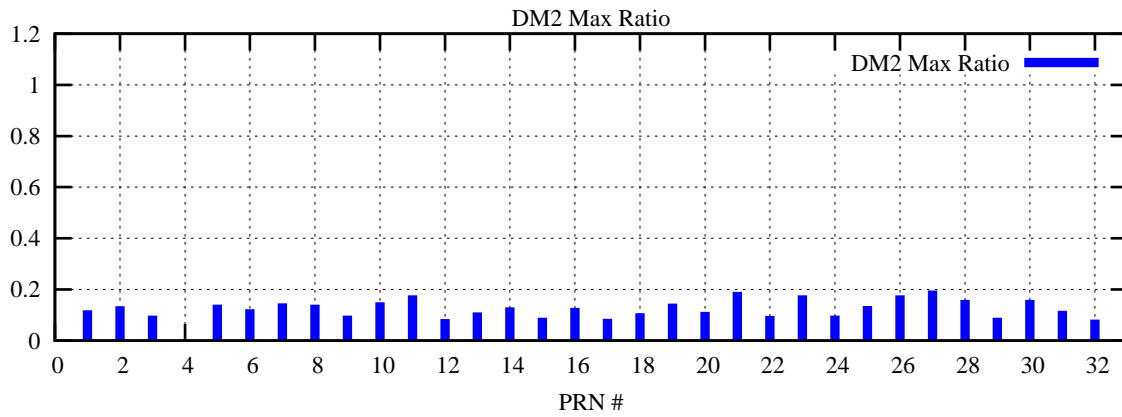

Ratio (PRN Bias/Threshold)

GpsWeek 2063 Day 4

Skinny (Type 0): PRN 8 22
Broad (Type 2): PRN 7 15 17 21 24