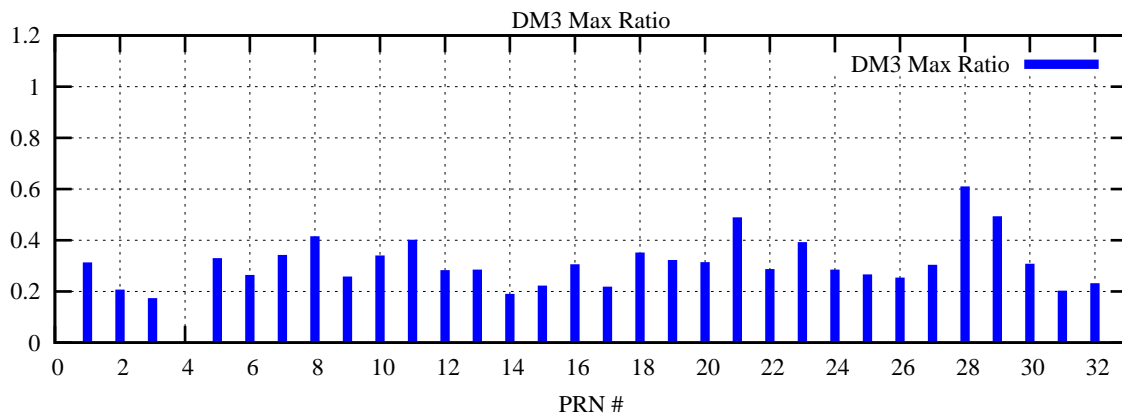

Ratio (PRN Bias/Threshold)

GpsWeek 2063 Day 4

Skinny (Type 0): PRN 8 22
Broad (Type 2): PRN 7 15 17 21 24