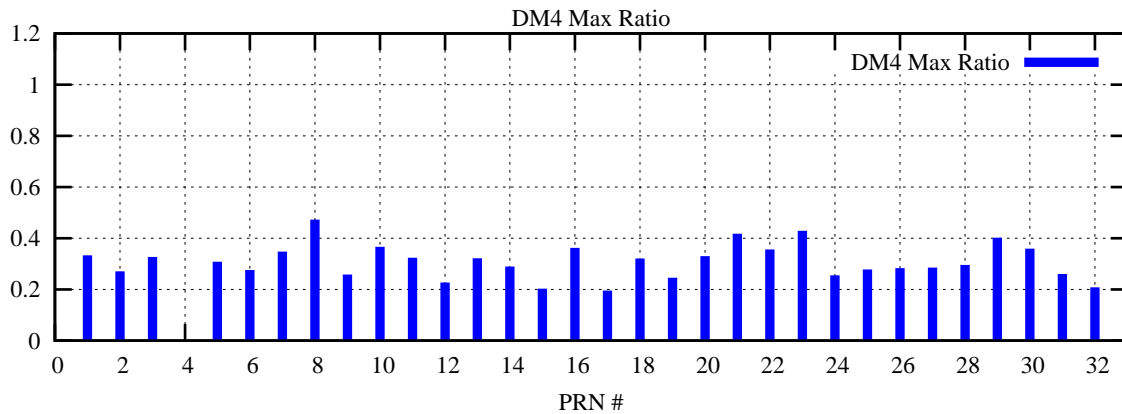

Ratio (PRN Bias/Threshold)

GpsWeek 2063 Day 4

Skinny (Type 0): PRN 8 22
Broad (Type 2): PRN 7 15 17 21 24