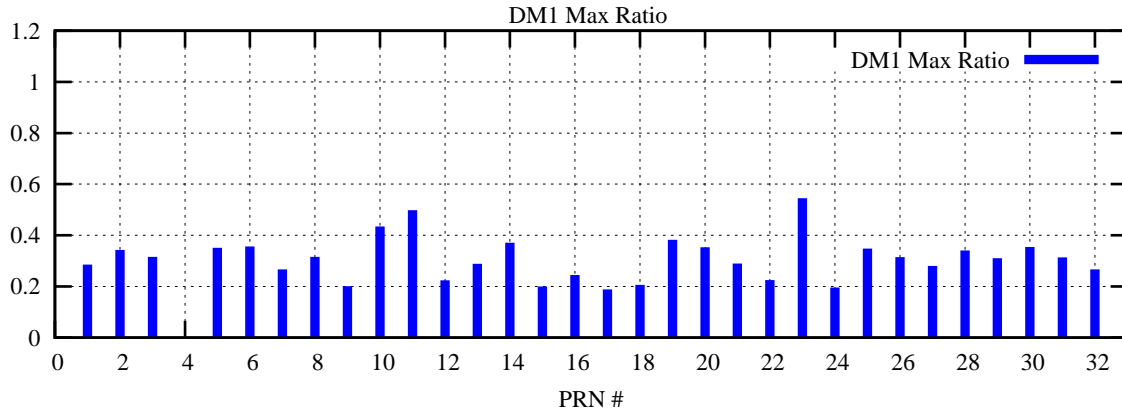

Ratio (PRN Bias/Threshold)

GpsWeek 2063 Day 5

Skinny (Type 0): PRN 8 22
Broad (Type 2): PRN 7 15 17 21 24