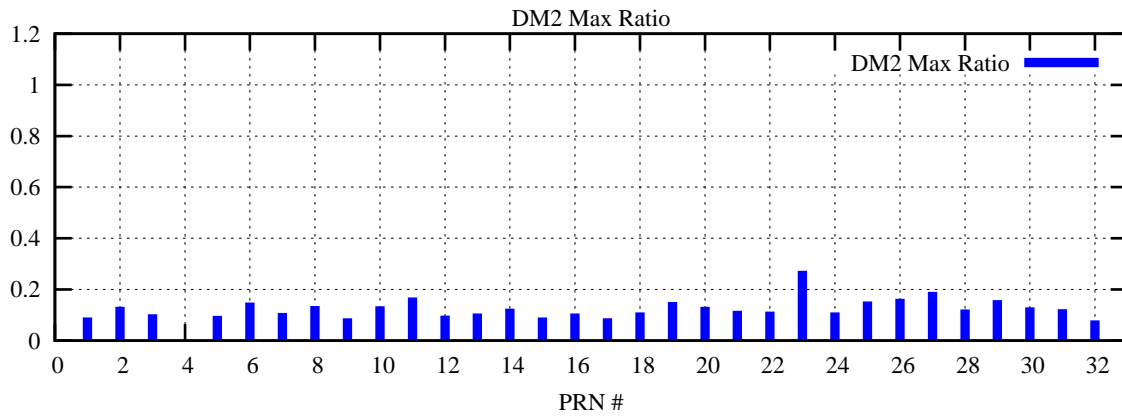

Ratio (PRN Bias/Threshold)

GpsWeek 2063 Day 5

Skinny (Type 0): PRN 8 22
Broad (Type 2): PRN 7 15 17 21 24