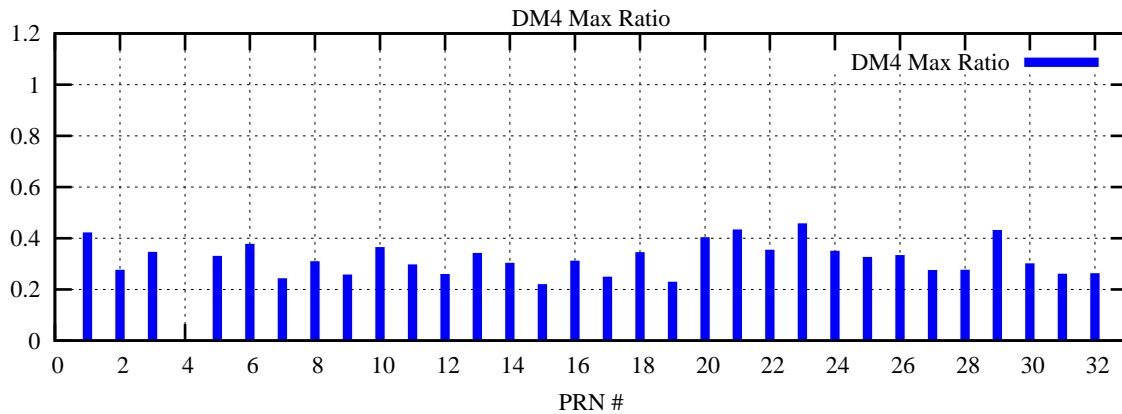

Ratio (PRN Bias/Threshold)

GpsWeek 2063 Day 5

Skinny (Type 0): PRN 8 22
Broad (Type 2): PRN 7 15 17 21 24