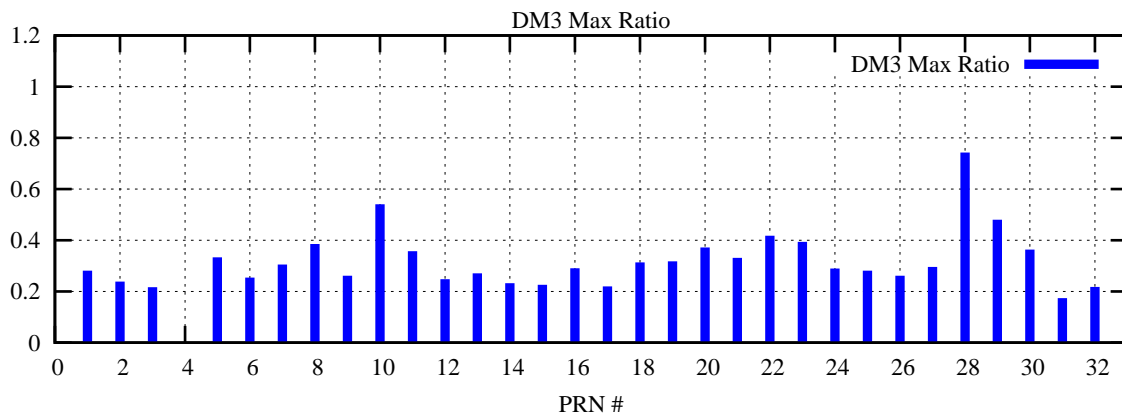

Ratio (PRN Bias/Threshold)

GpsWeek 2063 Day 5

Skinny (Type 0): PRN 8 22
Broad (Type 2): PRN 7 15 17 21 24