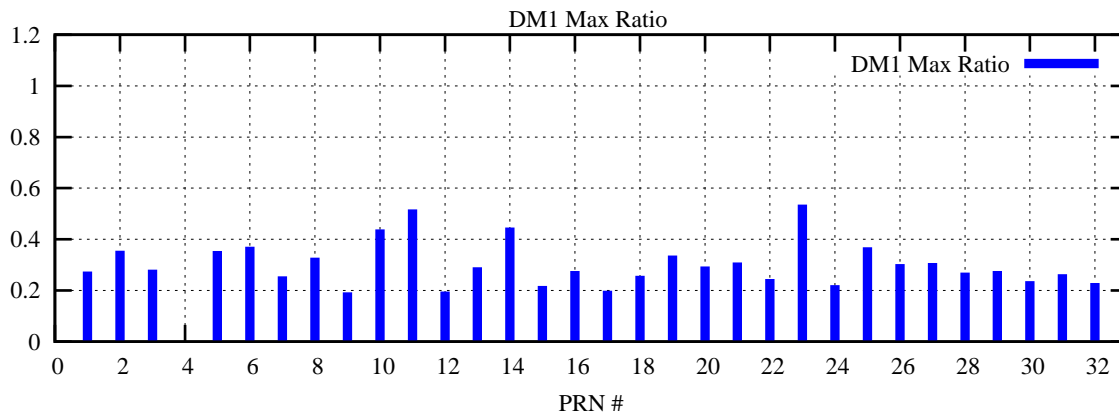

Ratio (PRN Bias/Threshold)

GpsWeek 2063 Day 6

Skinny (Type 0): PRN 8 22
Broad (Type 2): PRN 7 15 17 21 24