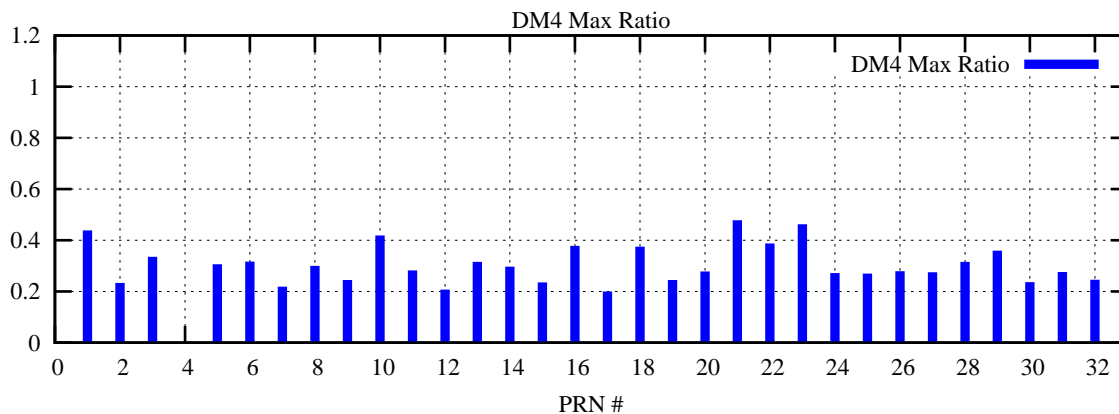

Ratio (PRN Bias/Threshold)

GpsWeek 2063 Day 6

Skinny (Type 0): PRN 8 22
Broad (Type 2): PRN 7 15 17 21 24