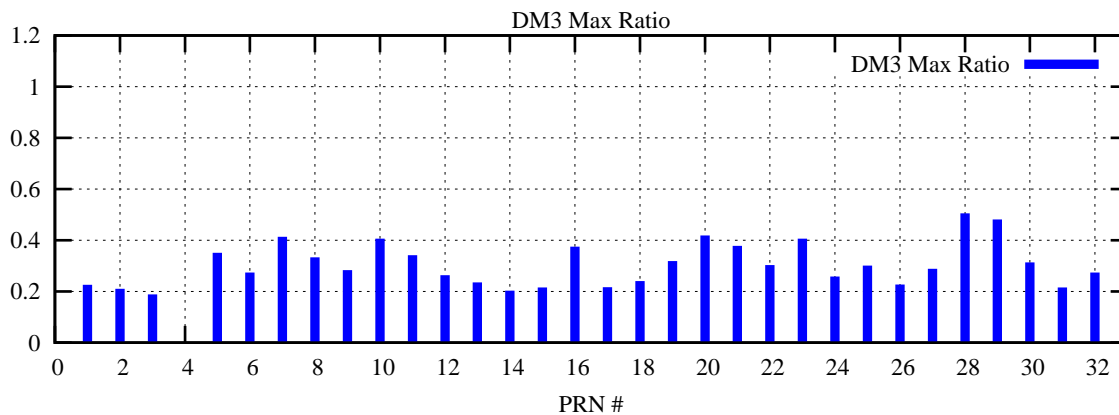

Ratio (PRN Bias/Threshold)

GpsWeek 2063 Day 6

Skinny (Type 0): PRN 8 22
Broad (Type 2): PRN 7 15 17 21 24