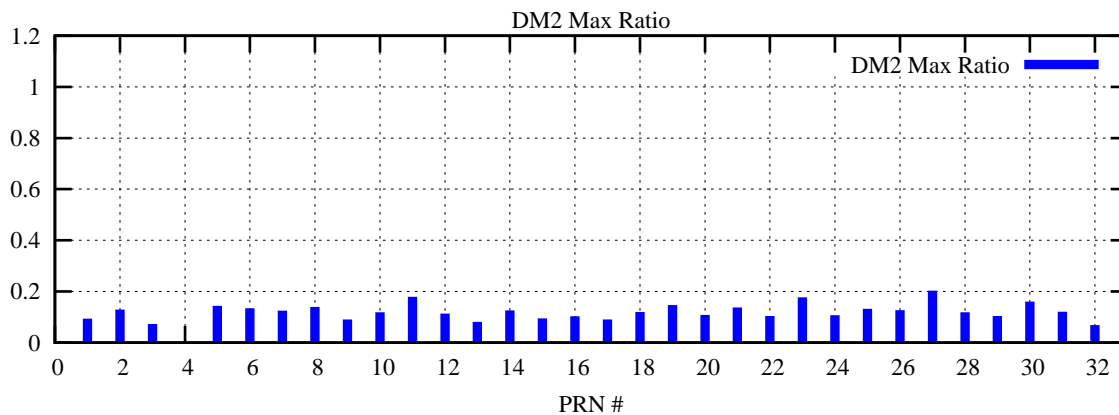

Ratio (PRN Bias/Threshold)

GpsWeek 2063 Day 6

Skinny (Type 0): PRN 8 22
Broad (Type 2): PRN 7 15 17 21 24