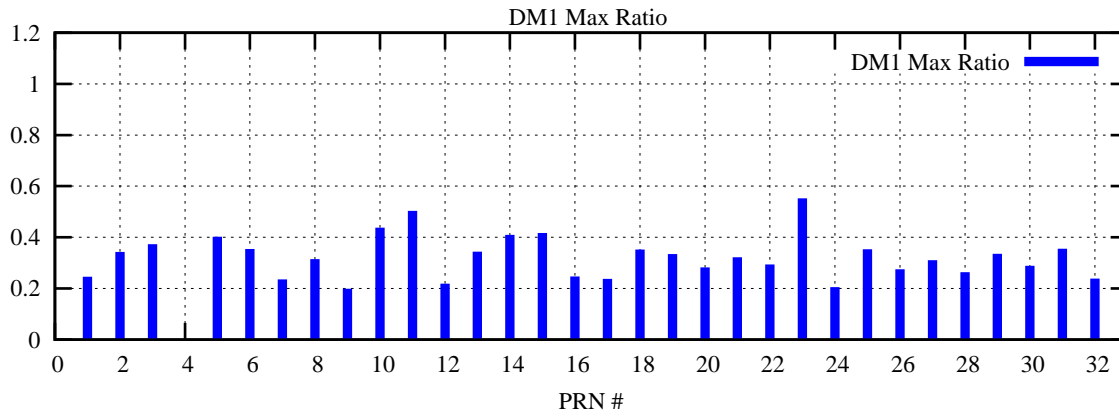

Ratio (PRN Bias/Threshold)

GpsWeek 2064 Day 0

Skinny (Type 0): PRN 8 22
Broad (Type 2): PRN 7 15 17 21 24