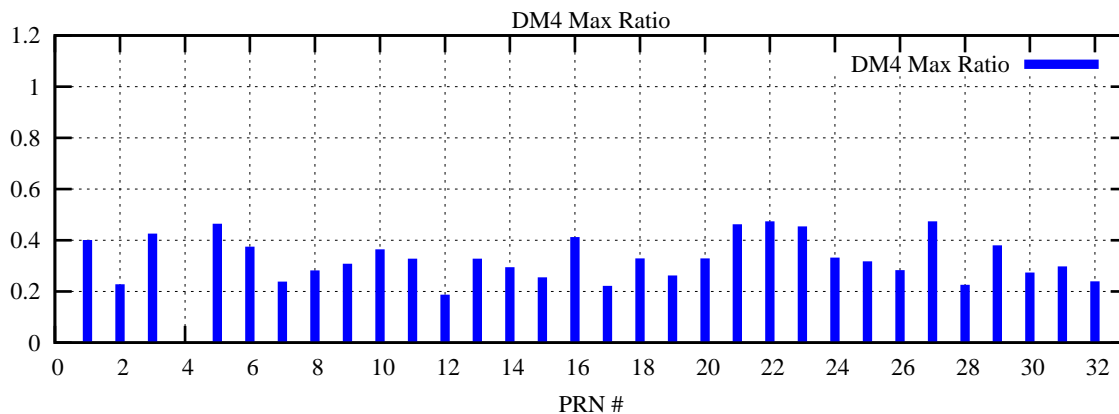

Ratio (PRN Bias/Threshold)

GpsWeek 2064 Day 0

Skinny (Type 0): PRN 8 22
Broad (Type 2): PRN 7 15 17 21 24