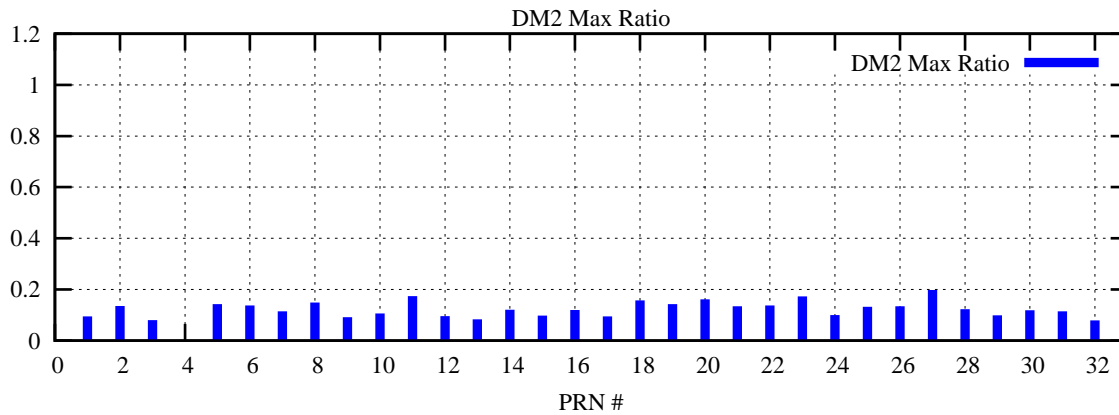

Ratio (PRN Bias/Threshold)

GpsWeek 2064 Day 0

Skinny (Type 0): PRN 8 22
Broad (Type 2): PRN 7 15 17 21 24