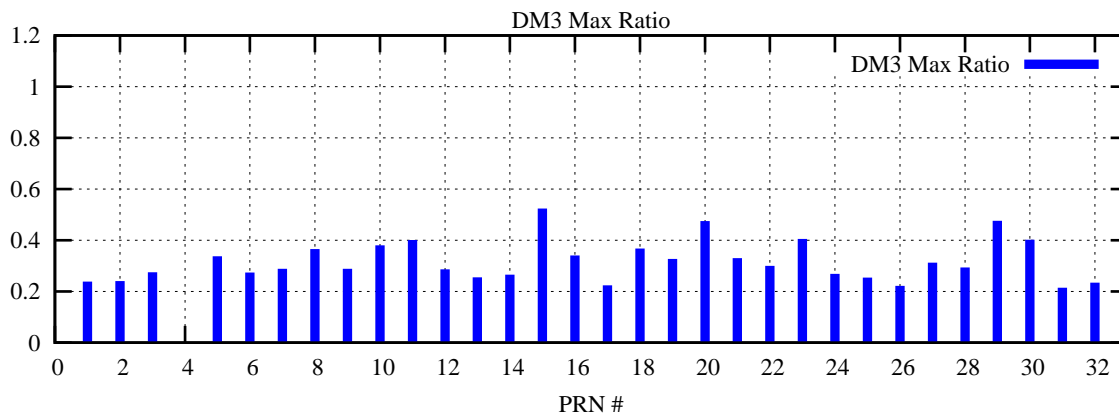

Ratio (PRN Bias/Threshold)

GpsWeek 2064 Day 0

Skinny (Type 0): PRN 8 22
Broad (Type 2): PRN 7 15 17 21 24