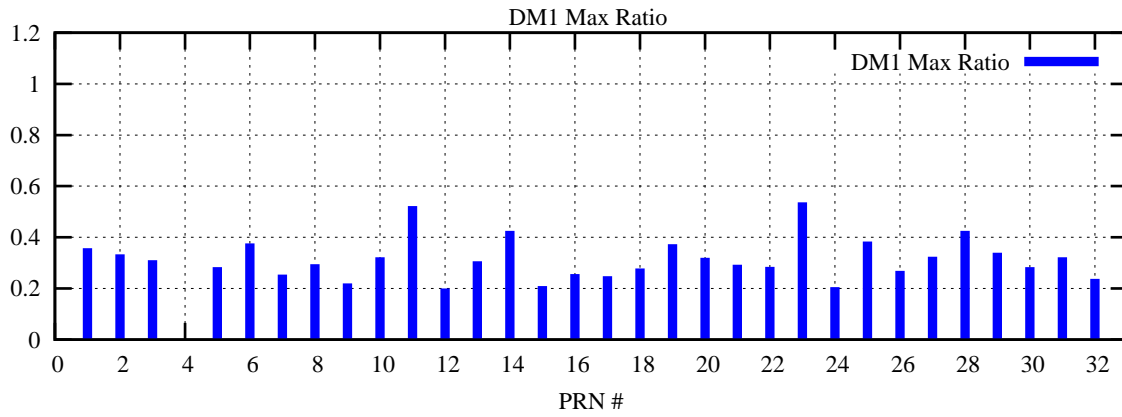

Ratio (PRN Bias/Threshold)

GpsWeek 2064 Day 1

Skinny (Type 0): PRN 8 22
Broad (Type 2): PRN 7 15 17 21 24