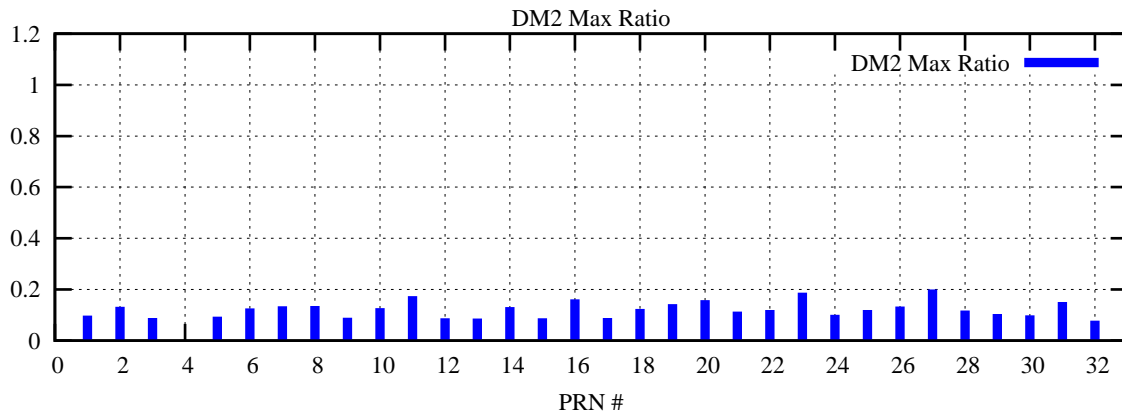

Ratio (PRN Bias/Threshold)

GpsWeek 2064 Day 1

Skinny (Type 0): PRN 8 22
Broad (Type 2): PRN 7 15 17 21 24