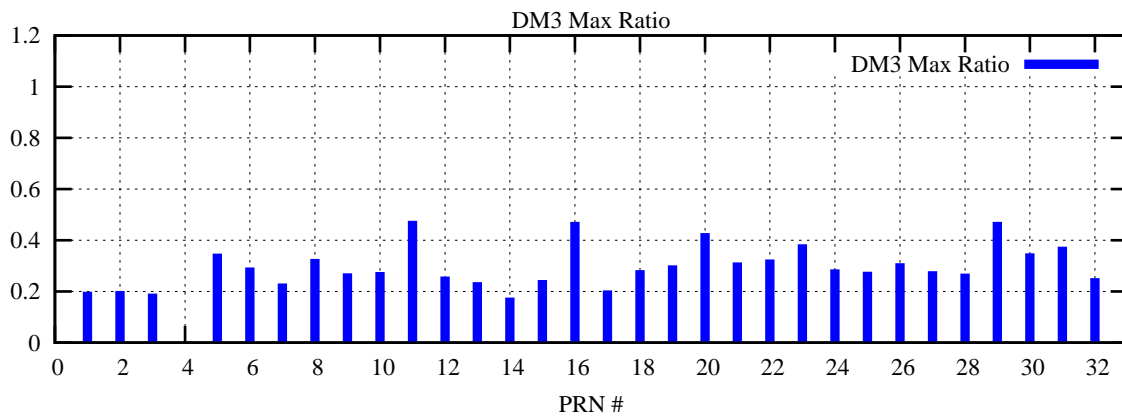

Ratio (PRN Bias/Threshold)

GpsWeek 2064 Day 1

Skinny (Type 0): PRN 8 22
Broad (Type 2): PRN 7 15 17 21 24