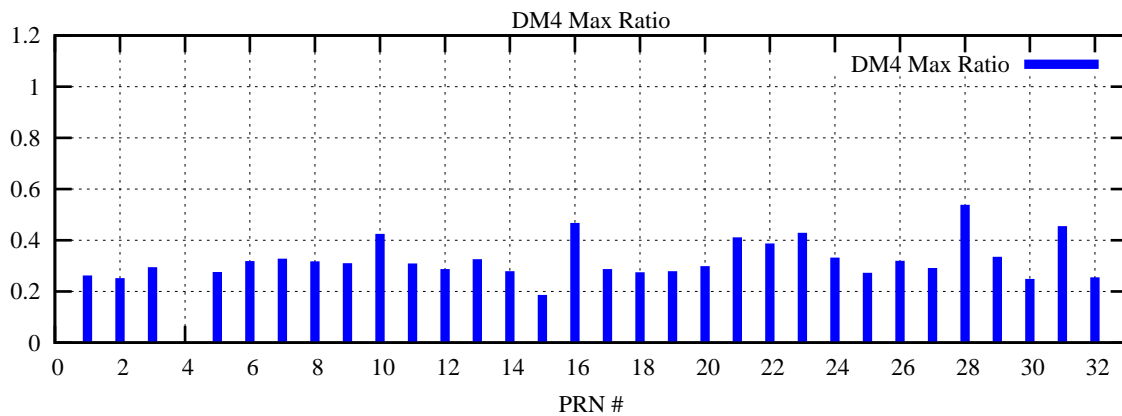

Ratio (PRN Bias/Threshold)

GpsWeek 2064 Day 1

Skinny (Type 0): PRN 8 22
Broad (Type 2): PRN 7 15 17 21 24