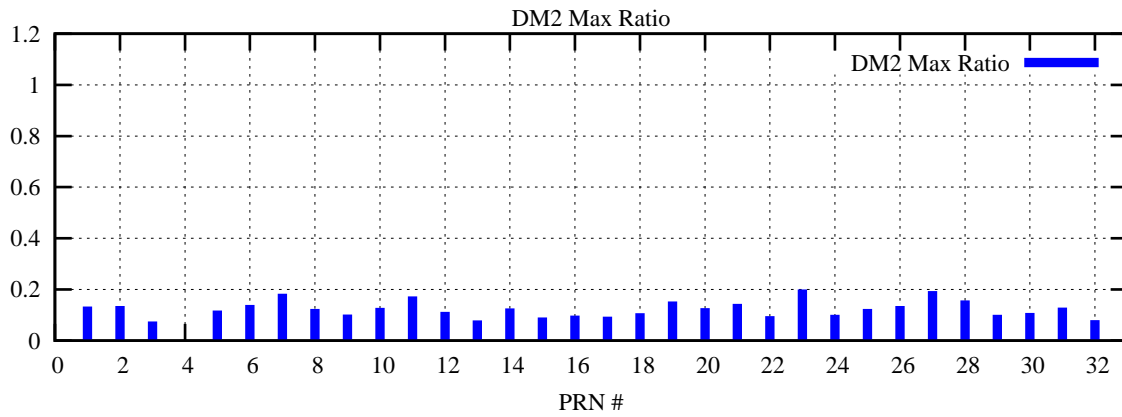

Ratio (PRN Bias/Threshold)

GpsWeek 2064 Day 2

Skinny (Type 0): PRN 8 22  
Broad (Type 2): PRN 7 15 17 21 24