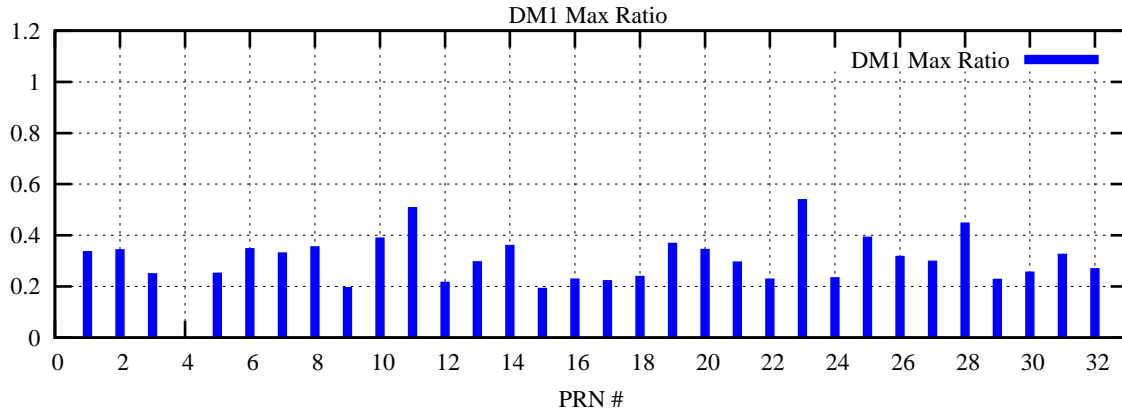

Ratio (PRN Bias/Threshold)

GpsWeek 2064 Day 2

Skinny (Type 0): PRN 8 22  
Broad (Type 2): PRN 7 15 17 21 24