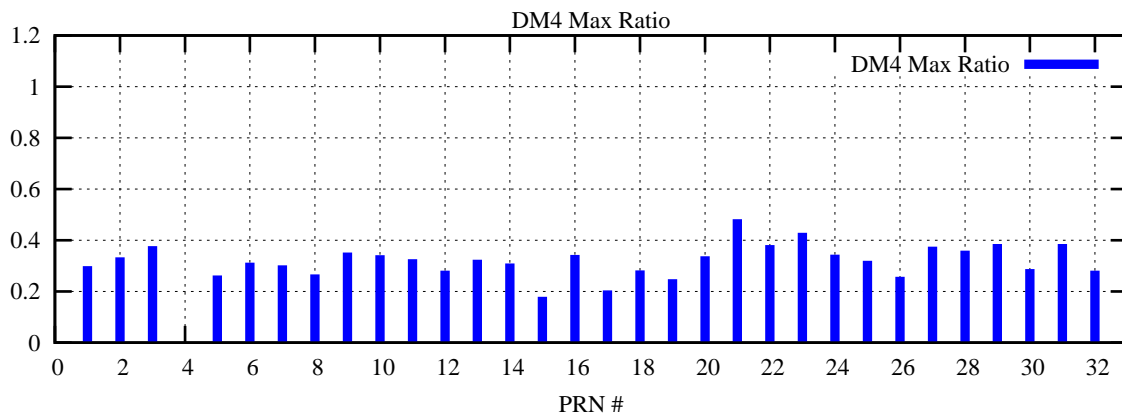

Ratio (PRN Bias/Threshold)

GpsWeek 2064 Day 2

Skinny (Type 0): PRN 8 22  
Broad (Type 2): PRN 7 15 17 21 24