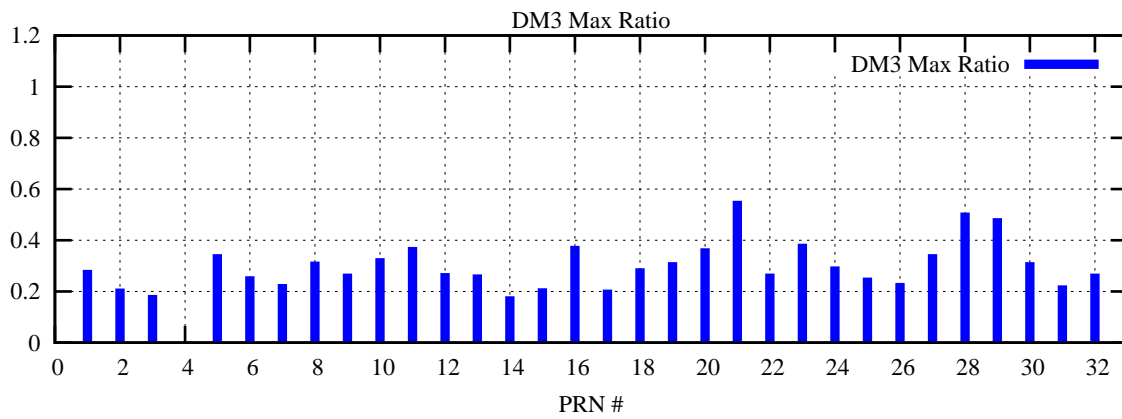

Ratio (PRN Bias/Threshold)

GpsWeek 2064 Day 2

Skinny (Type 0): PRN 8 22  
Broad (Type 2): PRN 7 15 17 21 24