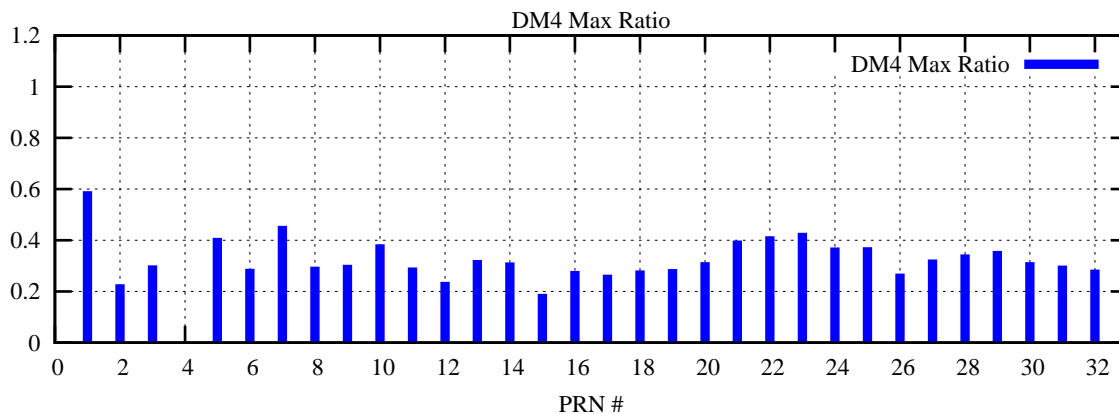

Ratio (PRN Bias/Threshold)

GpsWeek 2064 Day 5

Skinny (Type 0): PRN 8 22
Broad (Type 2): PRN 7 15 17 21 24