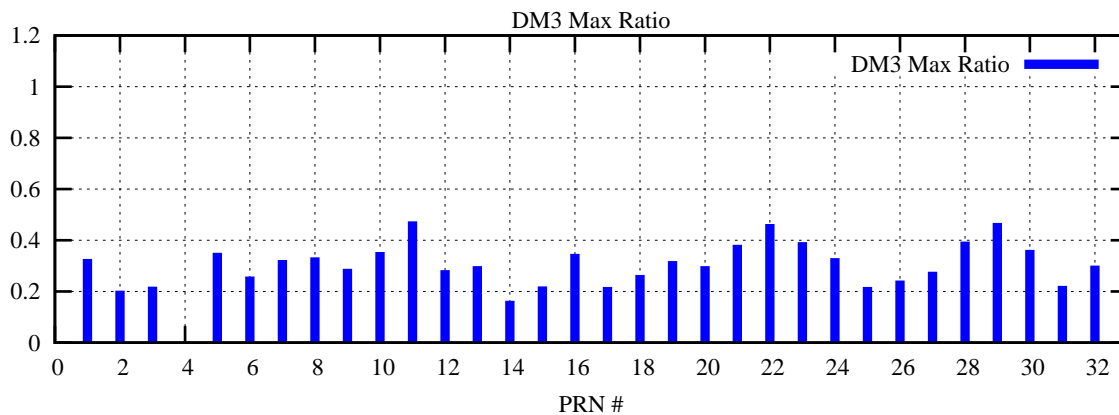

Ratio (PRN Bias/Threshold)

GpsWeek 2064 Day 5

Skinny (Type 0): PRN 8 22
Broad (Type 2): PRN 7 15 17 21 24