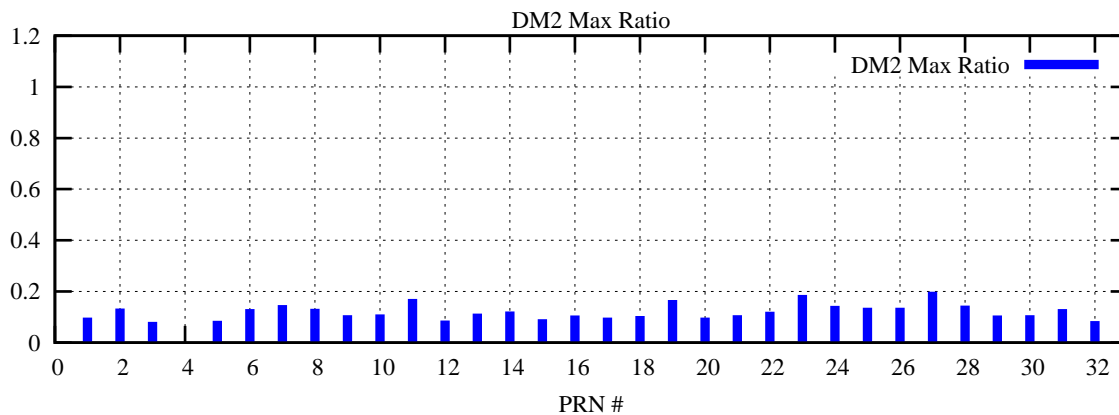

Ratio (PRN Bias/Threshold)

GpsWeek 2064 Day 5

Skinny (Type 0): PRN 8 22
Broad (Type 2): PRN 7 15 17 21 24