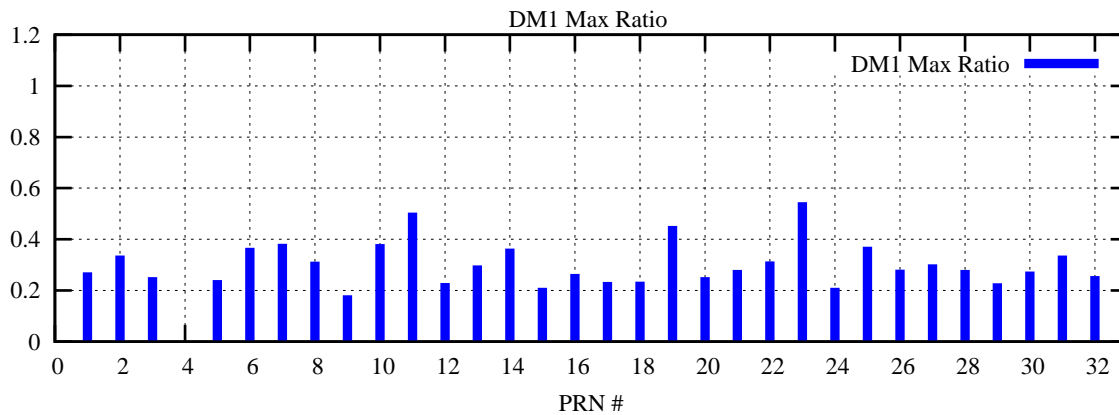

Ratio (PRN Bias/Threshold)

GpsWeek 2064 Day 5

Skinny (Type 0): PRN 8 22
Broad (Type 2): PRN 7 15 17 21 24