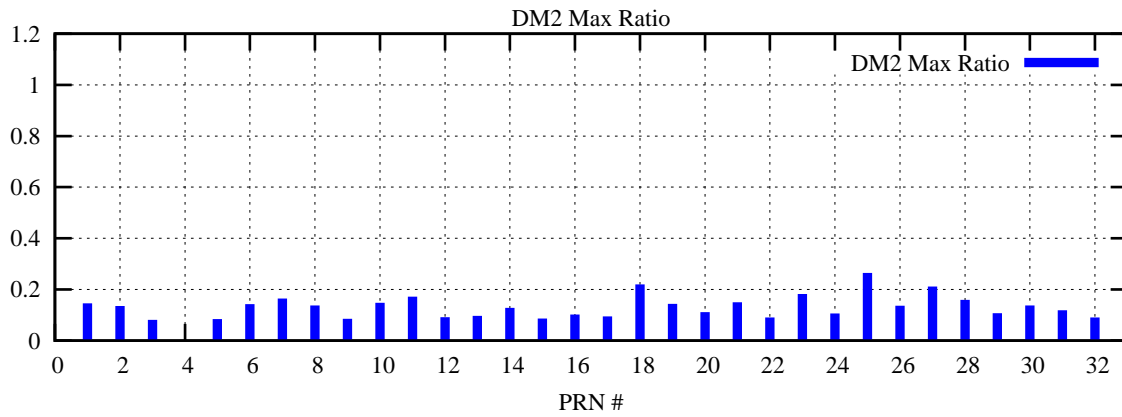

Ratio (PRN Bias/Threshold)

GpsWeek 2064 Day 6

Skinny (Type 0): PRN 8 22
Broad (Type 2): PRN 7 15 17 21 24