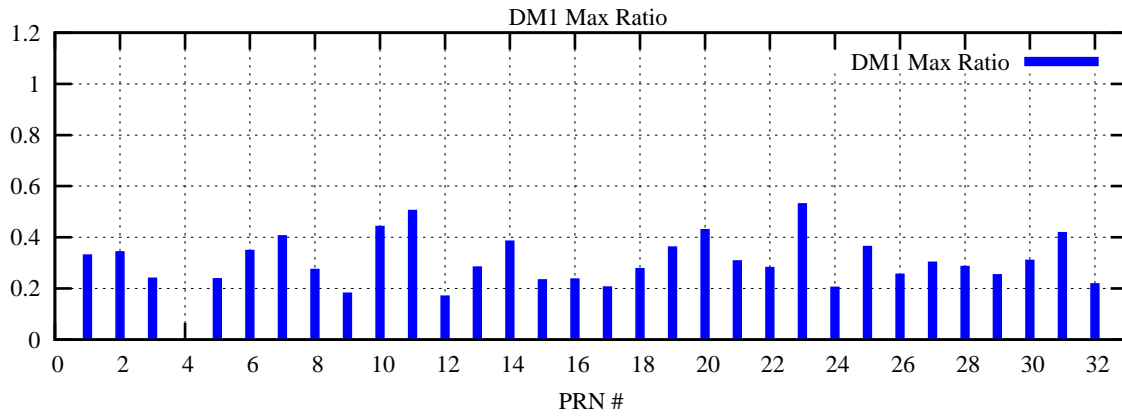

Ratio (PRN Bias/Threshold)

GpsWeek 2064 Day 6

Skinny (Type 0): PRN 8 22
Broad (Type 2): PRN 7 15 17 21 24