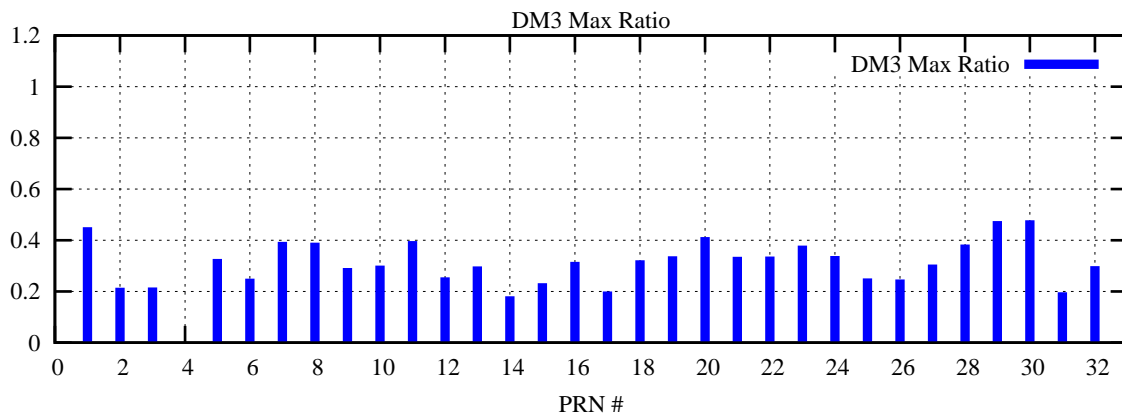

Ratio (PRN Bias/Threshold)

GpsWeek 2064 Day 6

Skinny (Type 0): PRN 8 22
Broad (Type 2): PRN 7 15 17 21 24