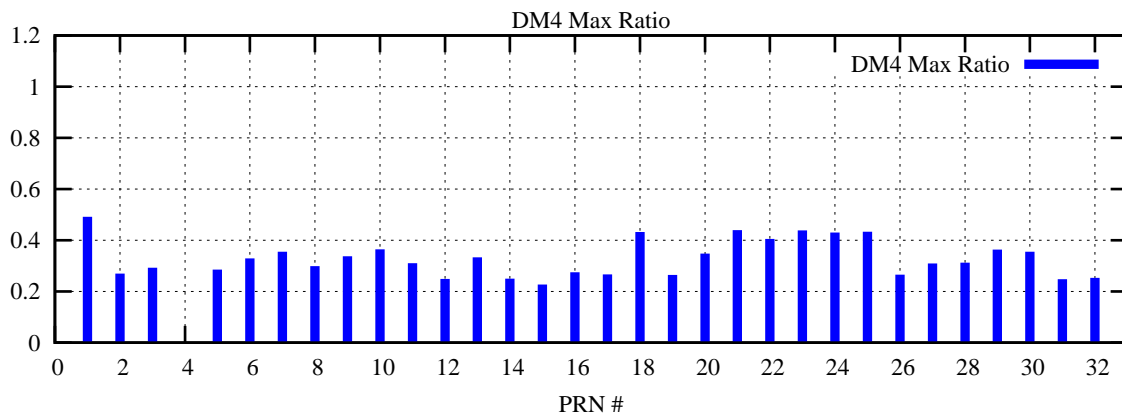

Ratio (PRN Bias/Threshold)

GpsWeek 2064 Day 6

Skinny (Type 0): PRN 8 22
Broad (Type 2): PRN 7 15 17 21 24