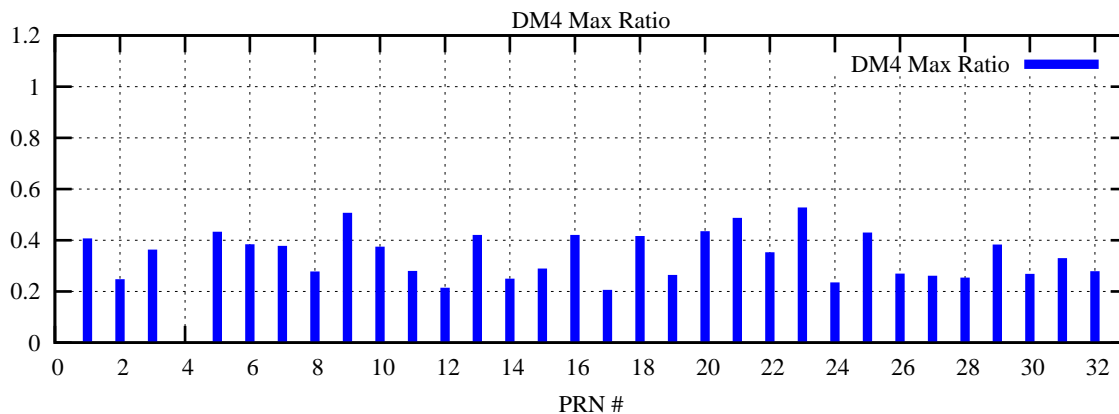

Ratio (PRN Bias/Threshold)

GpsWeek 2065 Day 0

Skinny (Type 0): PRN 8 22  
Broad (Type 2): PRN 7 15 17 21 24