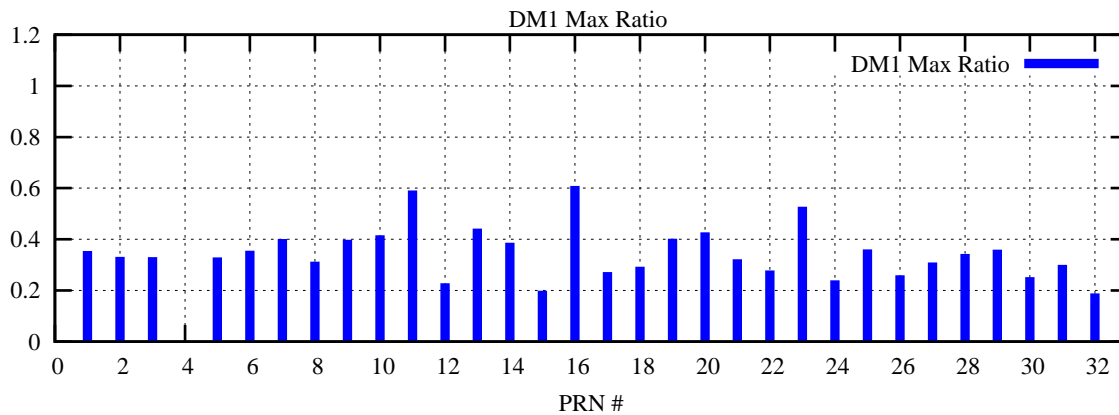

Ratio (PRN Bias/Threshold)

GpsWeek 2065 Day 0

Skinny (Type 0): PRN 8 22  
Broad (Type 2): PRN 7 15 17 21 24