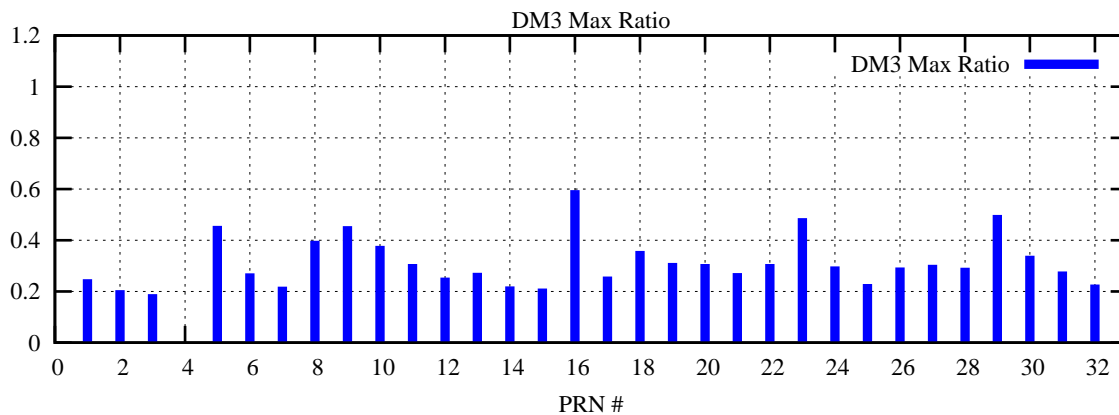

Ratio (PRN Bias/Threshold)

GpsWeek 2065 Day 0

Skinny (Type 0): PRN 8 22  
Broad (Type 2): PRN 7 15 17 21 24