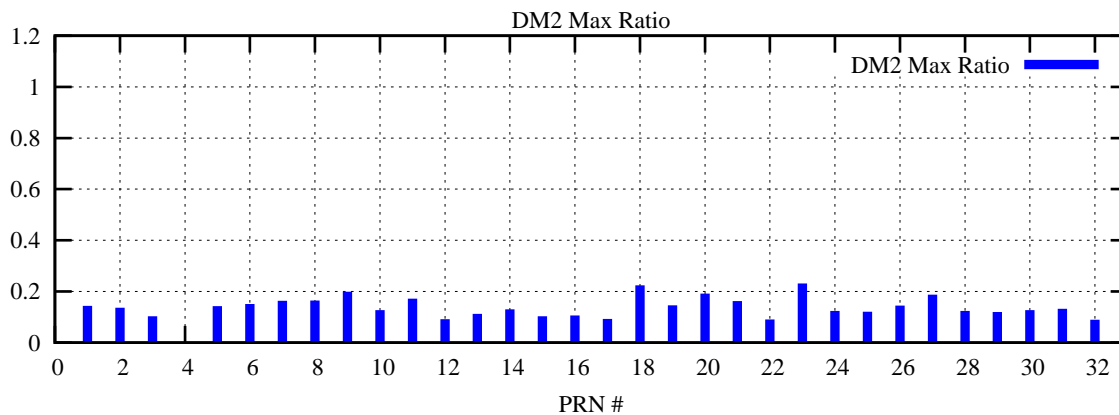

Ratio (PRN Bias/Threshold)

GpsWeek 2065 Day 0

Skinny (Type 0): PRN 8 22  
Broad (Type 2): PRN 7 15 17 21 24