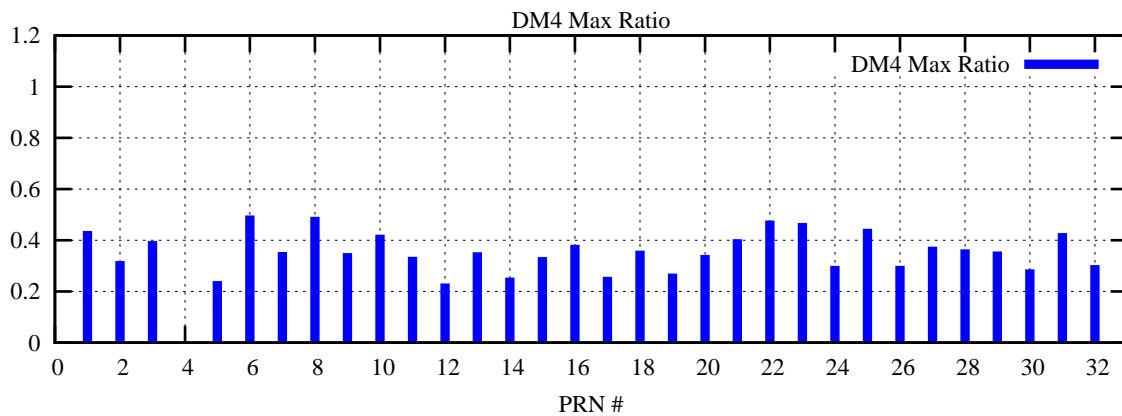

Ratio (PRN Bias/Threshold)

GpsWeek 2065 Day 1

Skinny (Type 0): PRN 8 22  
Broad (Type 2): PRN 7 15 17 21 24