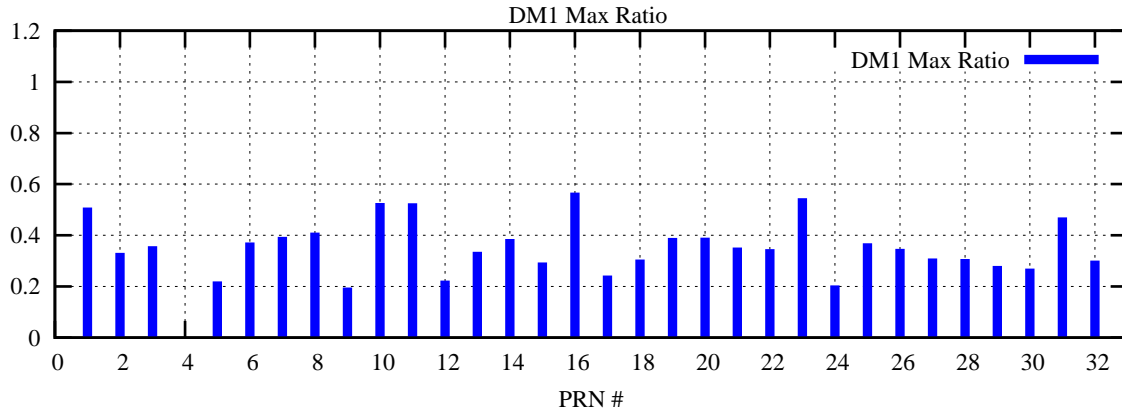

Ratio (PRN Bias/Threshold)

GpsWeek 2065 Day 1

Skinny (Type 0): PRN 8 22  
Broad (Type 2): PRN 7 15 17 21 24