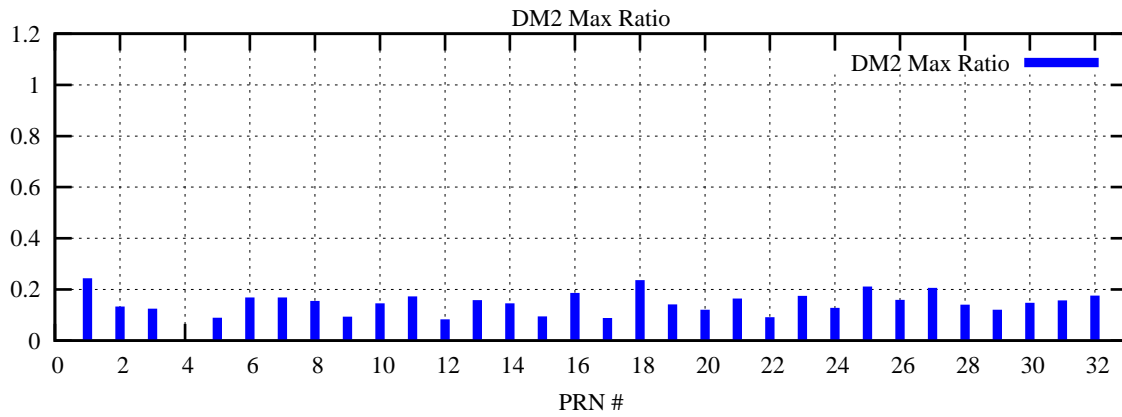

Ratio (PRN Bias/Threshold)

GpsWeek 2065 Day 1

Skinny (Type 0): PRN 8 22  
Broad (Type 2): PRN 7 15 17 21 24