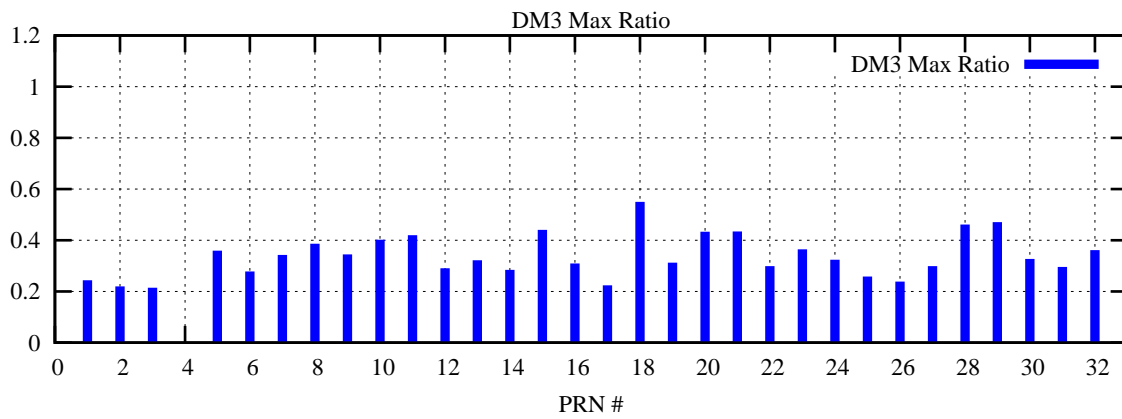

Ratio (PRN Bias/Threshold)

GpsWeek 2065 Day 1

Skinny (Type 0): PRN 8 22  
Broad (Type 2): PRN 7 15 17 21 24