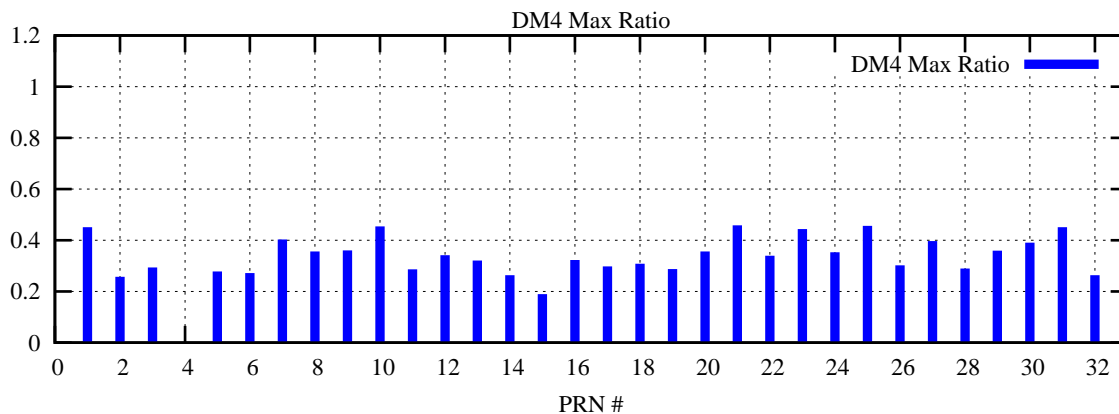

Ratio (PRN Bias/Threshold)

GpsWeek 2065 Day 2

Skinny (Type 0): PRN 8 22  
Broad (Type 2): PRN 7 15 17 21 24