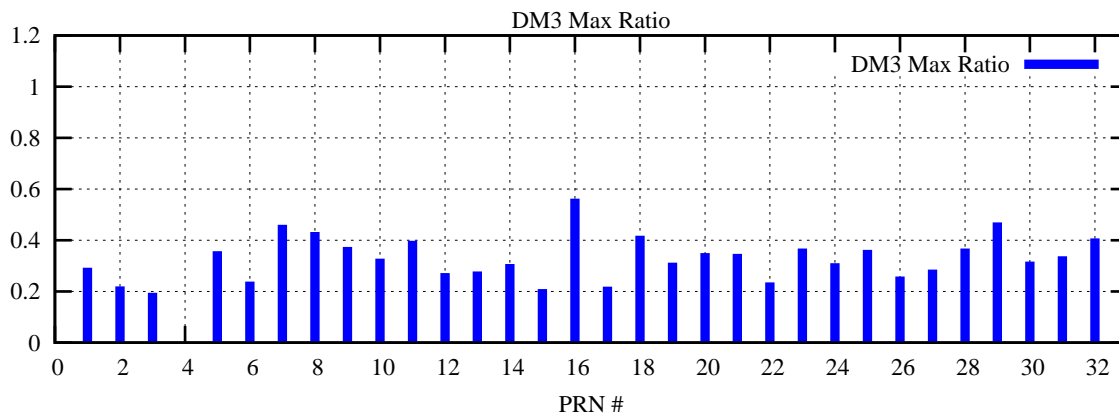

Ratio (PRN Bias/Threshold)

GpsWeek 2065 Day 2

Skinny (Type 0): PRN 8 22  
Broad (Type 2): PRN 7 15 17 21 24