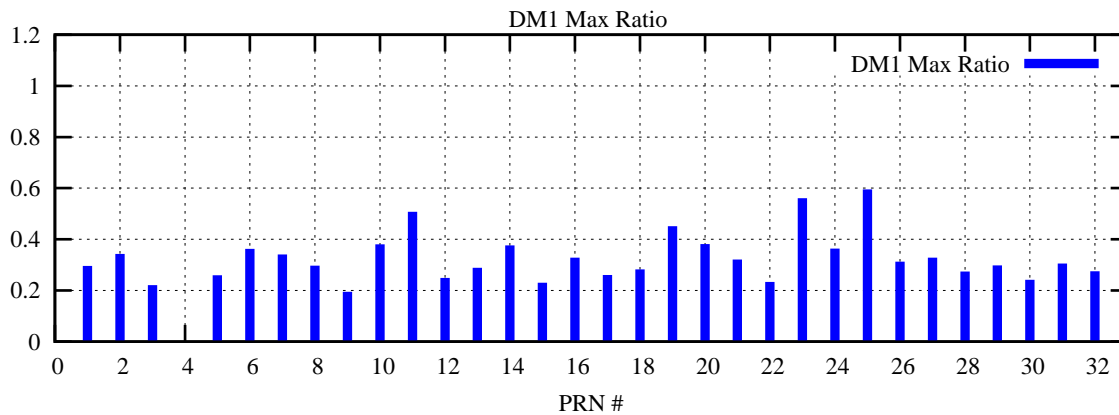

Ratio (PRN Bias/Threshold)

GpsWeek 2065 Day 2

Skinny (Type 0): PRN 8 22  
Broad (Type 2): PRN 7 15 17 21 24