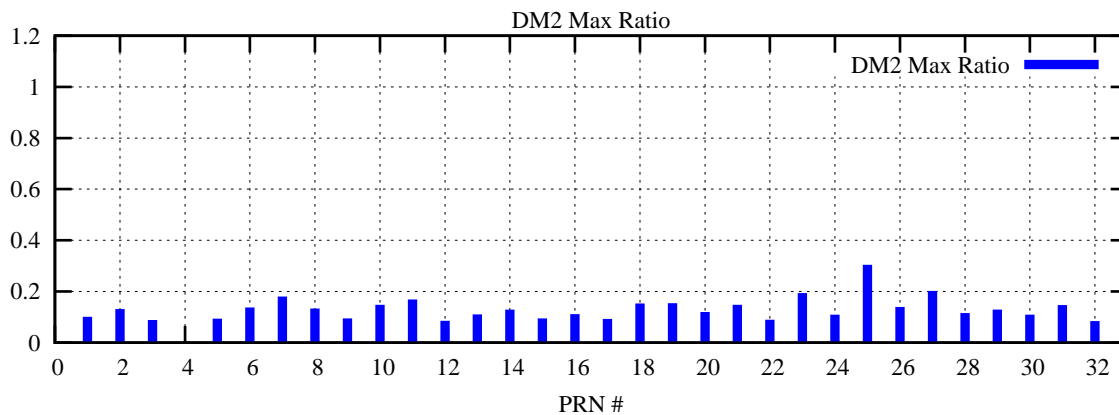

Ratio (PRN Bias/Threshold)

GpsWeek 2065 Day 2

Skinny (Type 0): PRN 8 22  
Broad (Type 2): PRN 7 15 17 21 24