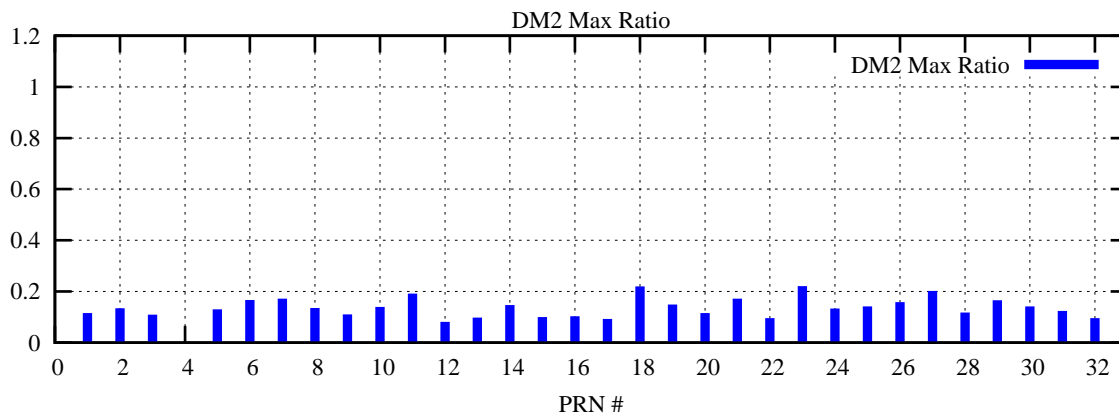

Ratio (PRN Bias/Threshold)

GpsWeek 2065 Day 3

Skinny (Type 0): PRN 8 22  
Broad (Type 2): PRN 7 15 17 21 24