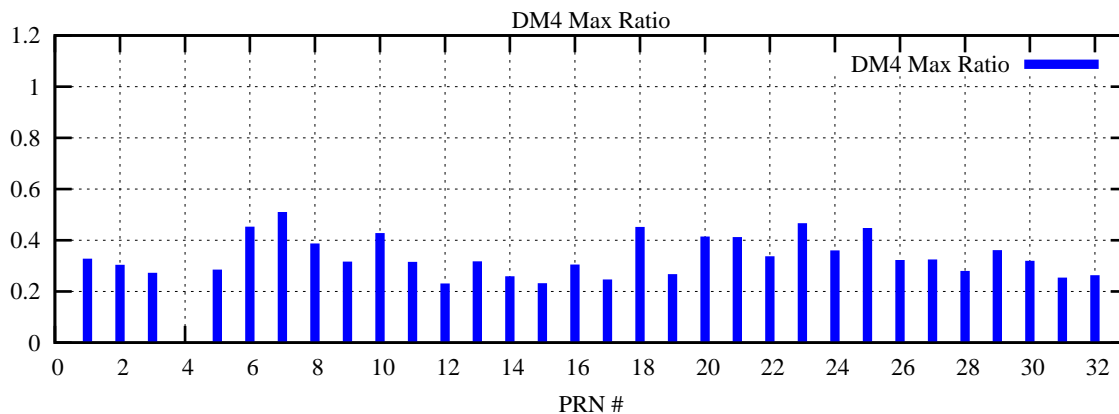

Ratio (PRN Bias/Threshold)

GpsWeek 2065 Day 3

Skinny (Type 0): PRN 8 22  
Broad (Type 2): PRN 7 15 17 21 24