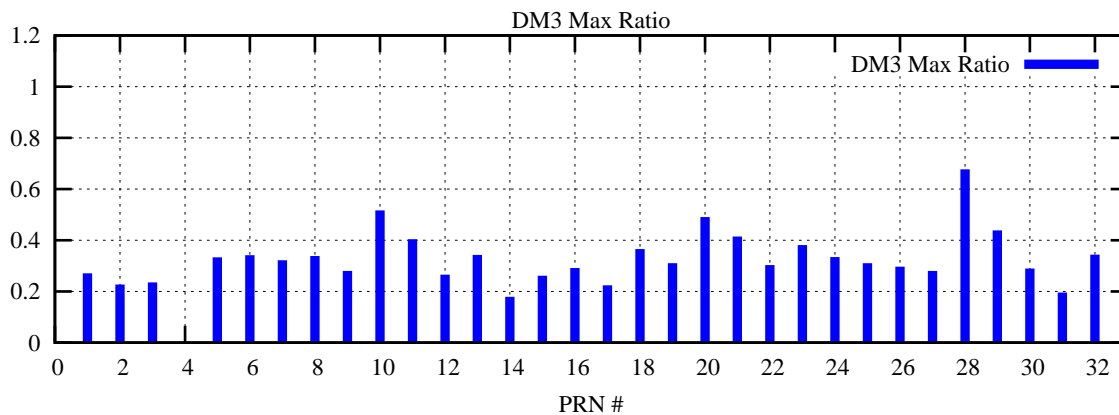

Ratio (PRN Bias/Threshold)

GpsWeek 2065 Day 3

Skinny (Type 0): PRN 8 22  
Broad (Type 2): PRN 7 15 17 21 24