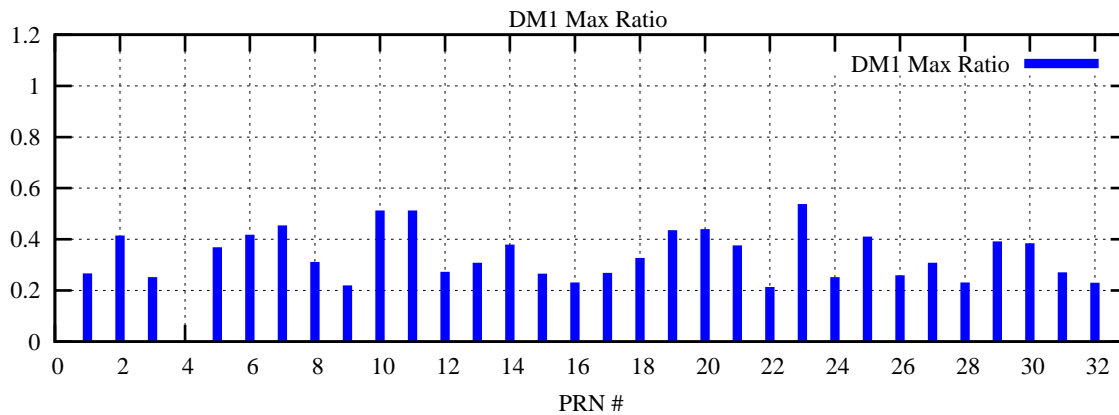

Ratio (PRN Bias/Threshold)

GpsWeek 2065 Day 3

Skinny (Type 0): PRN 8 22  
Broad (Type 2): PRN 7 15 17 21 24