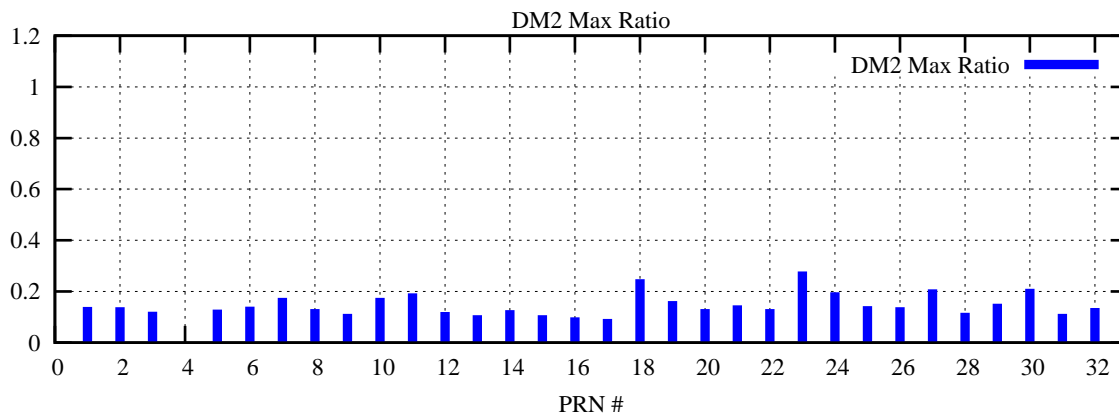

Ratio (PRN Bias/Threshold)

GpsWeek 2065 Day 4

Skinny (Type 0): PRN 8 22  
Broad (Type 2): PRN 7 15 17 21 24