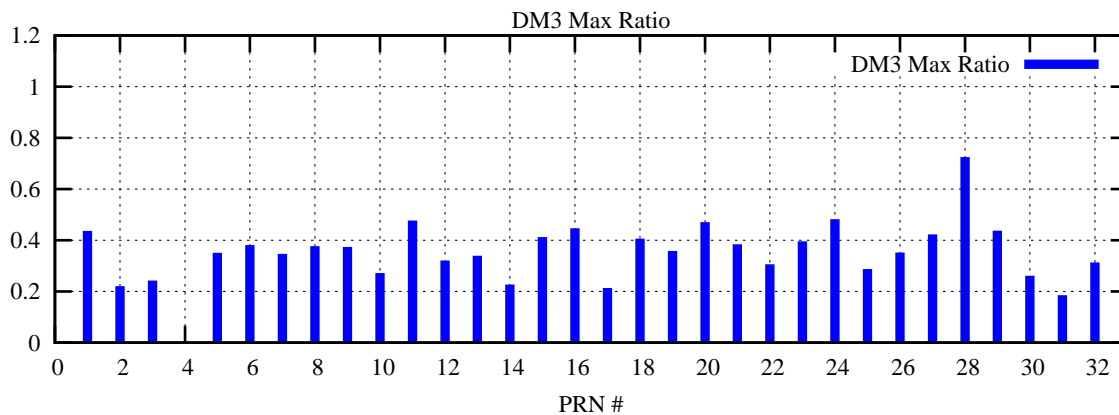

Ratio (PRN Bias/Threshold)

GpsWeek 2065 Day 4

Skinny (Type 0): PRN 8 22  
Broad (Type 2): PRN 7 15 17 21 24