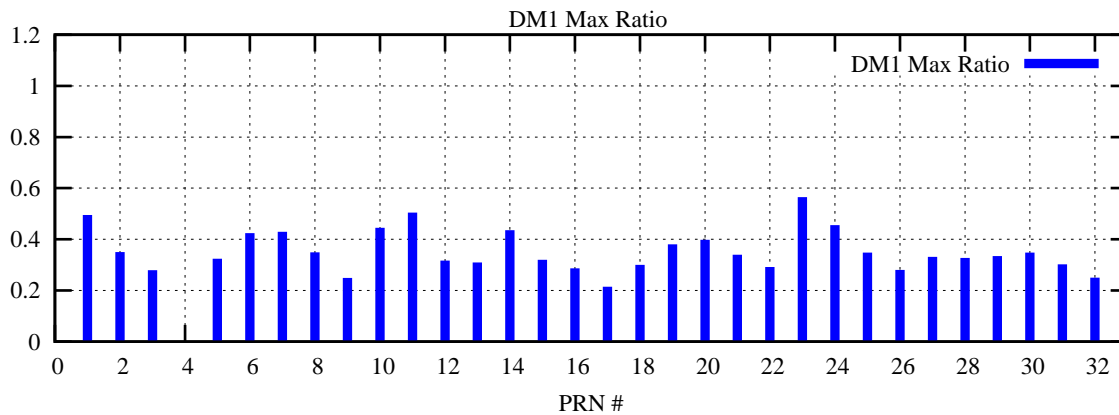

Ratio (PRN Bias/Threshold)

GpsWeek 2065 Day 4

Skinny (Type 0): PRN 8 22  
Broad (Type 2): PRN 7 15 17 21 24