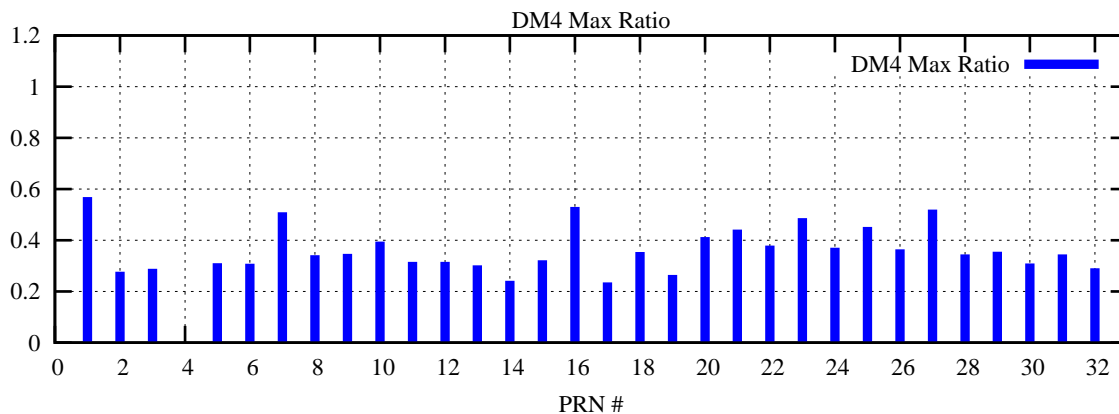

Ratio (PRN Bias/Threshold)

GpsWeek 2065 Day 4

Skinny (Type 0): PRN 8 22  
Broad (Type 2): PRN 7 15 17 21 24