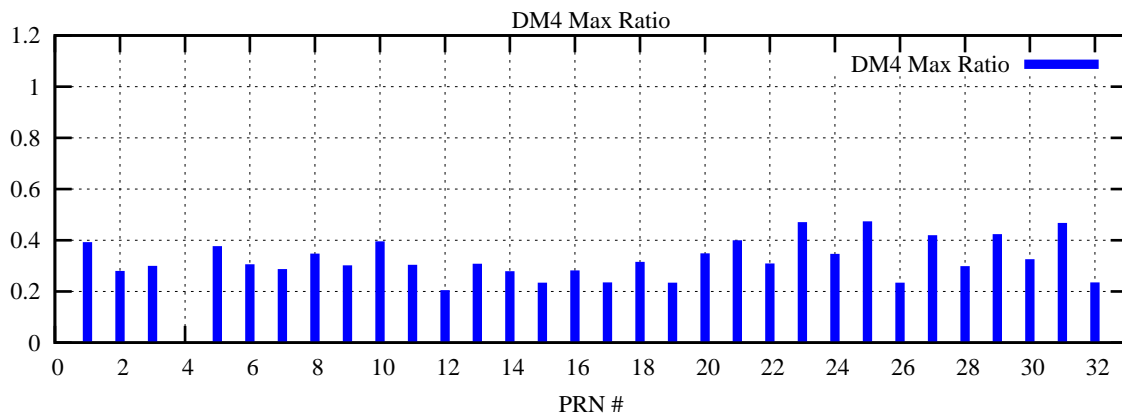

Ratio (PRN Bias/Threshold)

GpsWeek 2065 Day 5

Skinny (Type 0): PRN 8 22
Broad (Type 2): PRN 7 15 17 21 24