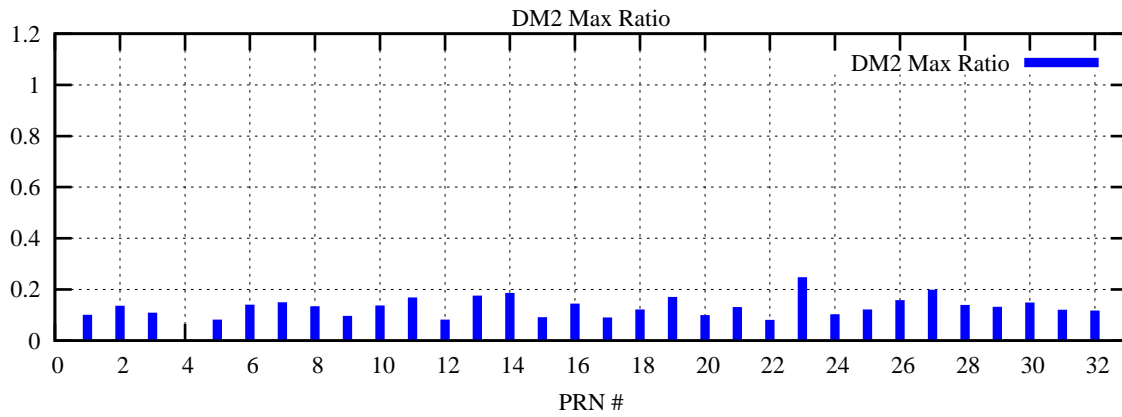

Ratio (PRN Bias/Threshold)

GpsWeek 2065 Day 5

Skinny (Type 0): PRN 8 22
Broad (Type 2): PRN 7 15 17 21 24