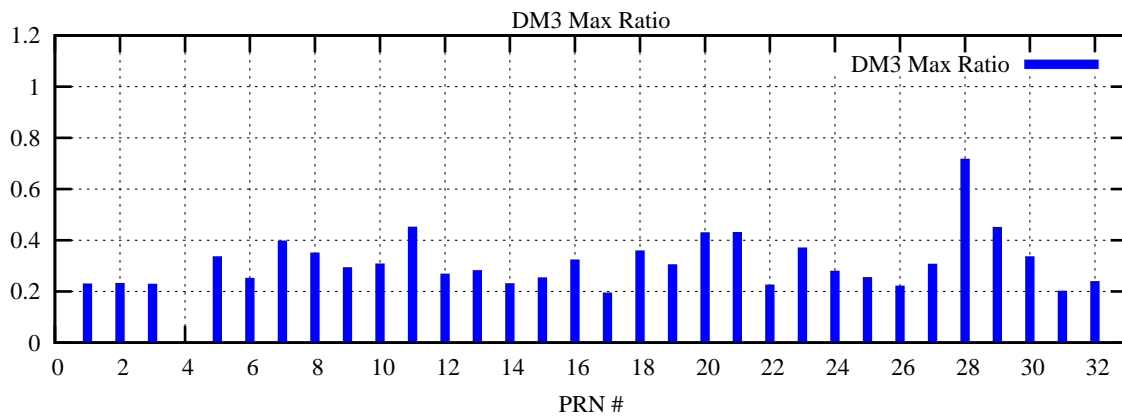

Ratio (PRN Bias/Threshold)

GpsWeek 2065 Day 5

Skinny (Type 0): PRN 8 22
Broad (Type 2): PRN 7 15 17 21 24