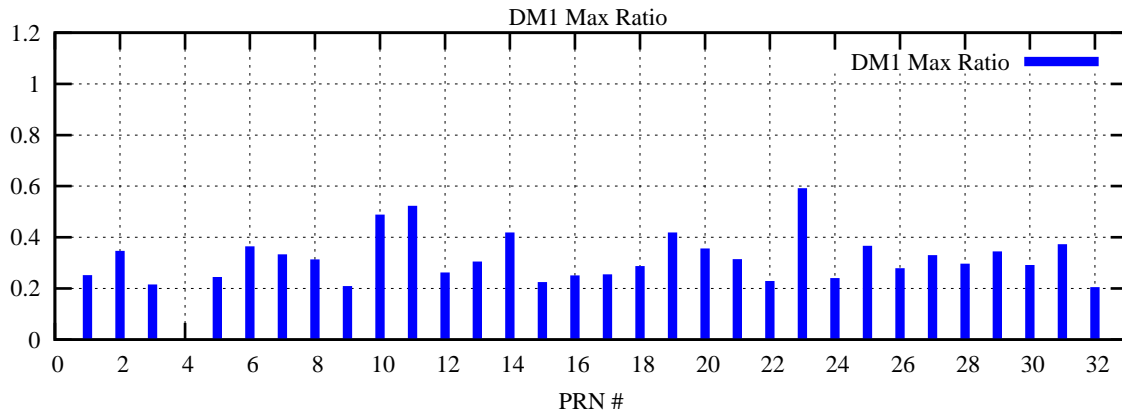

Ratio (PRN Bias/Threshold)

GpsWeek 2065 Day 5

Skinny (Type 0): PRN 8 22
Broad (Type 2): PRN 7 15 17 21 24