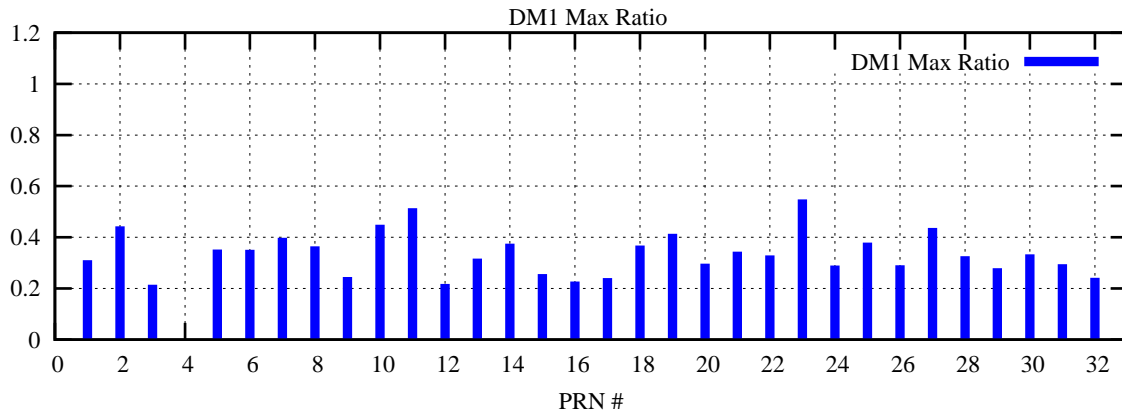

Ratio (PRN Bias/Threshold)

GpsWeek 2066 Day 0

Skinny (Type 0): PRN 8 22
Broad (Type 2): PRN 7 15 17 21 24