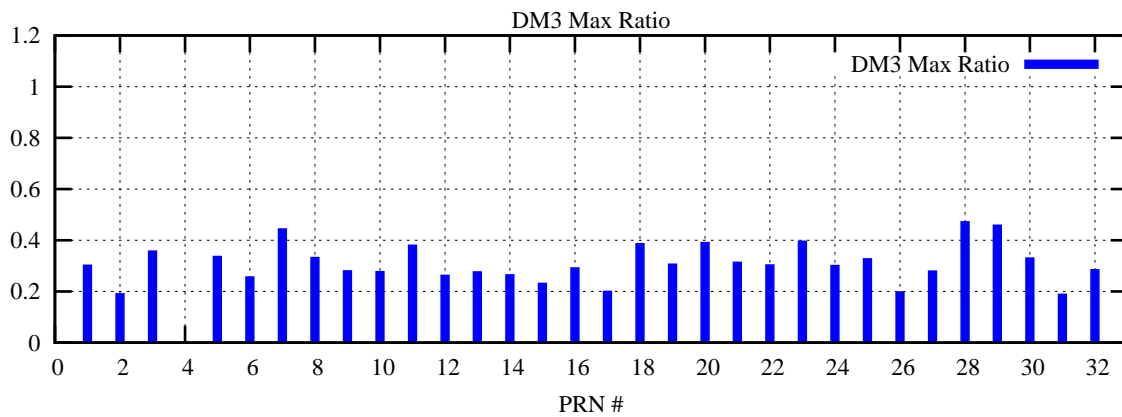

Ratio (PRN Bias/Threshold)

GpsWeek 2066 Day 0

Skinny (Type 0): PRN 8 22
Broad (Type 2): PRN 7 15 17 21 24