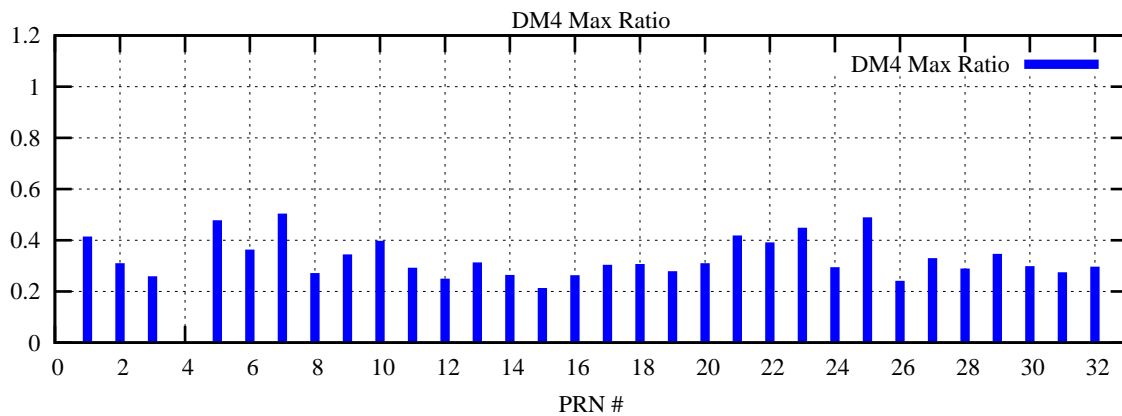

Ratio (PRN Bias/Threshold)

GpsWeek 2066 Day 0

Skinny (Type 0): PRN 8 22
Broad (Type 2): PRN 7 15 17 21 24