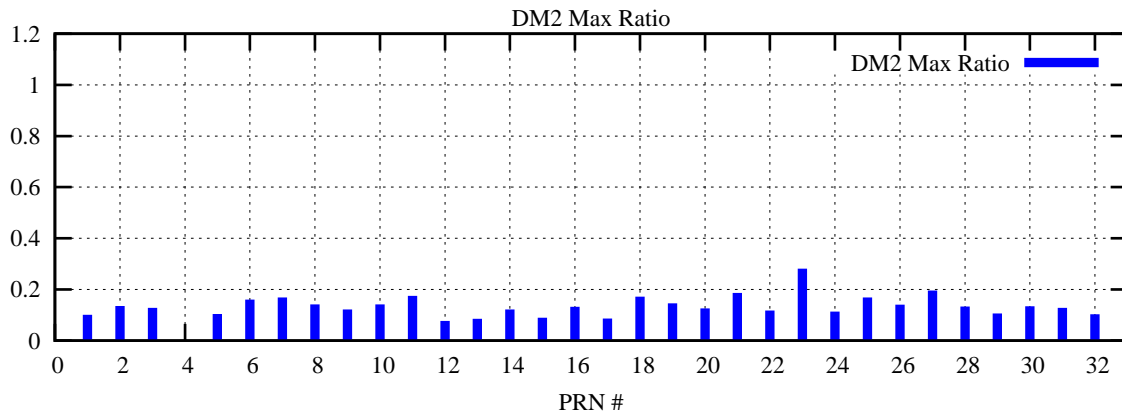

Ratio (PRN Bias/Threshold)

GpsWeek 2066 Day 0

Skinny (Type 0): PRN 8 22
Broad (Type 2): PRN 7 15 17 21 24