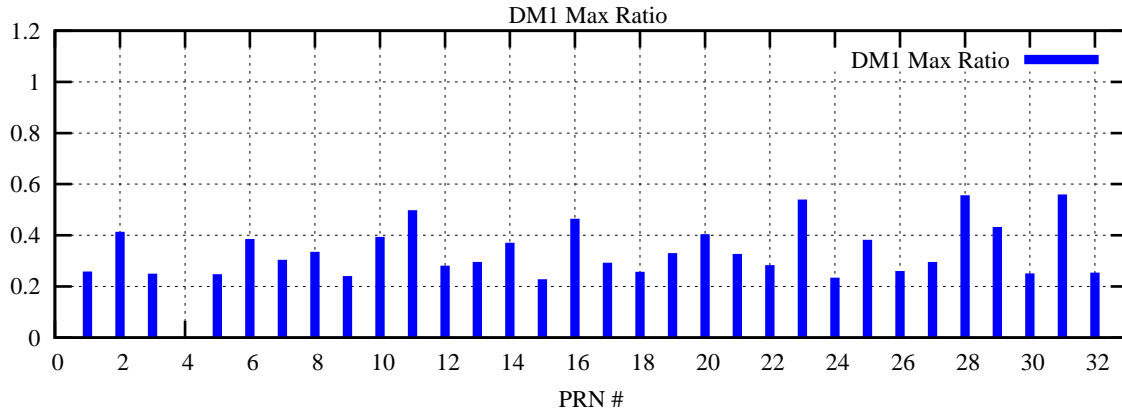

Ratio (PRN Bias/Threshold)

GpsWeek 2066 Day 3

Skinny (Type 0): PRN 8 22
Broad (Type 2): PRN 7 15 17 21 24