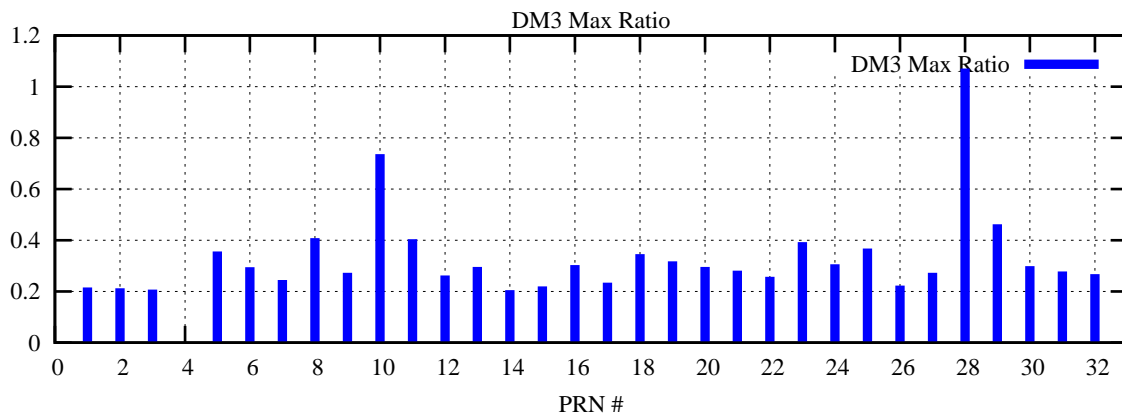

Ratio (PRN Bias/Threshold)

GpsWeek 2066 Day 3

Skinny (Type 0): PRN 8 22
Broad (Type 2): PRN 7 15 17 21 24