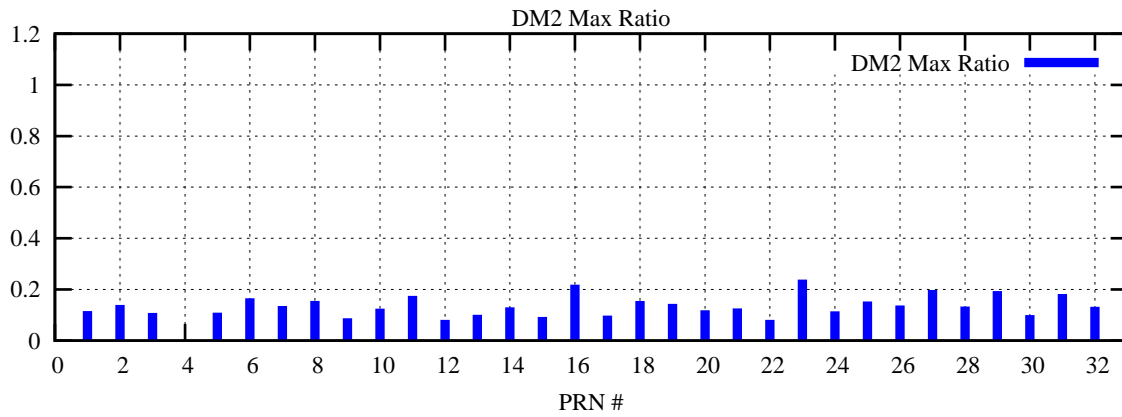

Ratio (PRN Bias/Threshold)

GpsWeek 2066 Day 3

Skinny (Type 0): PRN 8 22
Broad (Type 2): PRN 7 15 17 21 24