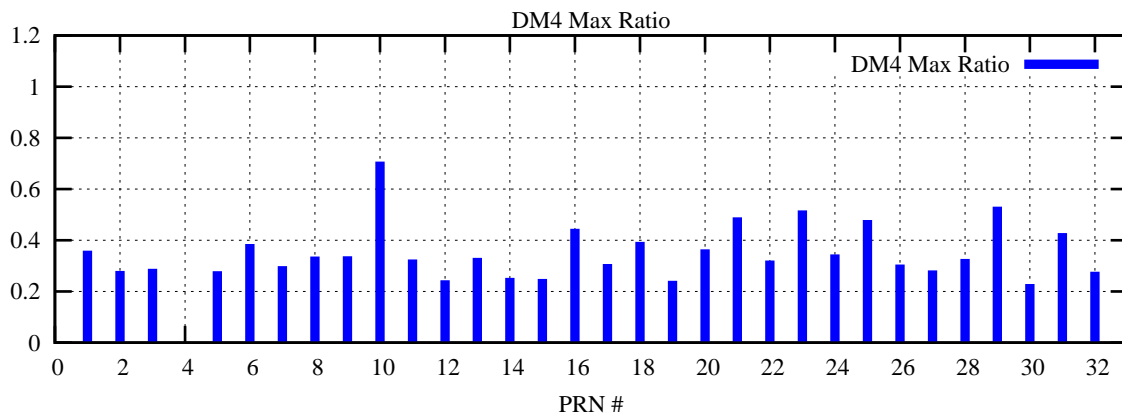

Ratio (PRN Bias/Threshold)

GpsWeek 2066 Day 3

Skinny (Type 0): PRN 8 22
Broad (Type 2): PRN 7 15 17 21 24