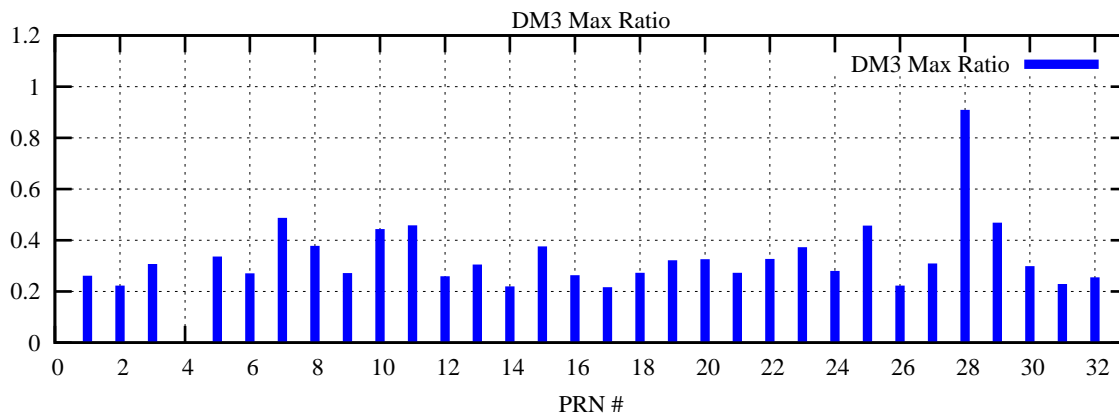

Ratio (PRN Bias/Threshold)

GpsWeek 2066 Day 4

Skinny (Type 0): PRN 8 22  
Broad (Type 2): PRN 7 15 17 21 24