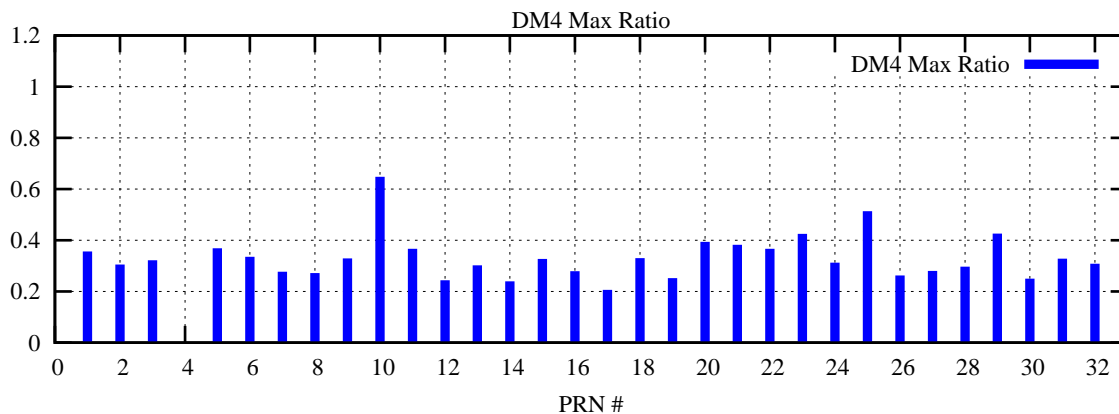

Ratio (PRN Bias/Threshold)

GpsWeek 2066 Day 4

Skinny (Type 0): PRN 8 22  
Broad (Type 2): PRN 7 15 17 21 24