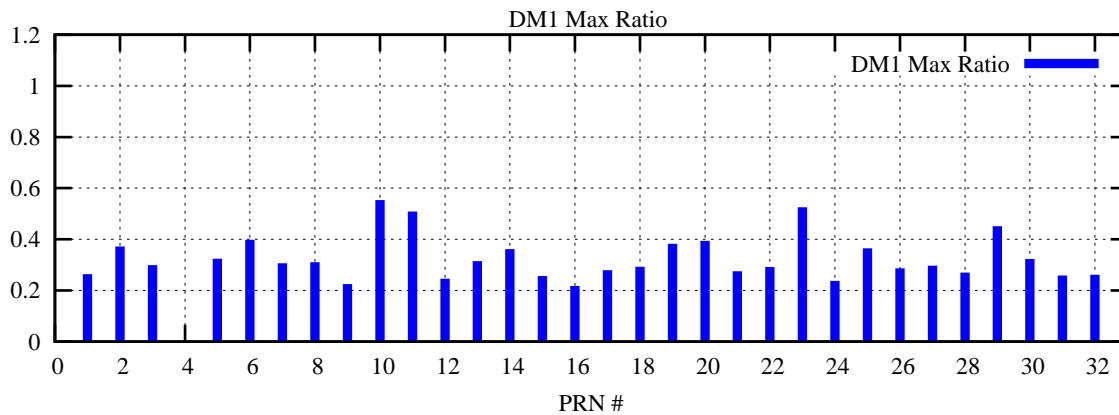

Ratio (PRN Bias/Threshold)

GpsWeek 2066 Day 4

Skinny (Type 0): PRN 8 22  
Broad (Type 2): PRN 7 15 17 21 24