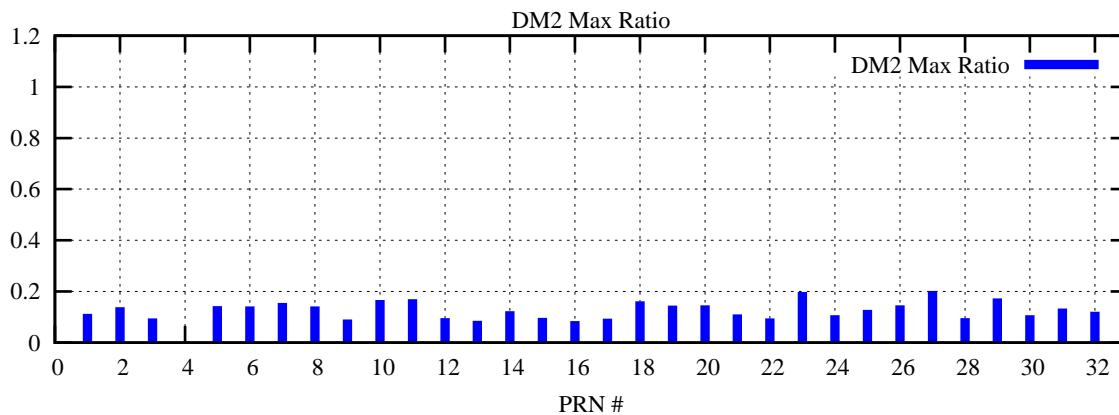

Ratio (PRN Bias/Threshold)

GpsWeek 2066 Day 4

Skinny (Type 0): PRN 8 22  
Broad (Type 2): PRN 7 15 17 21 24