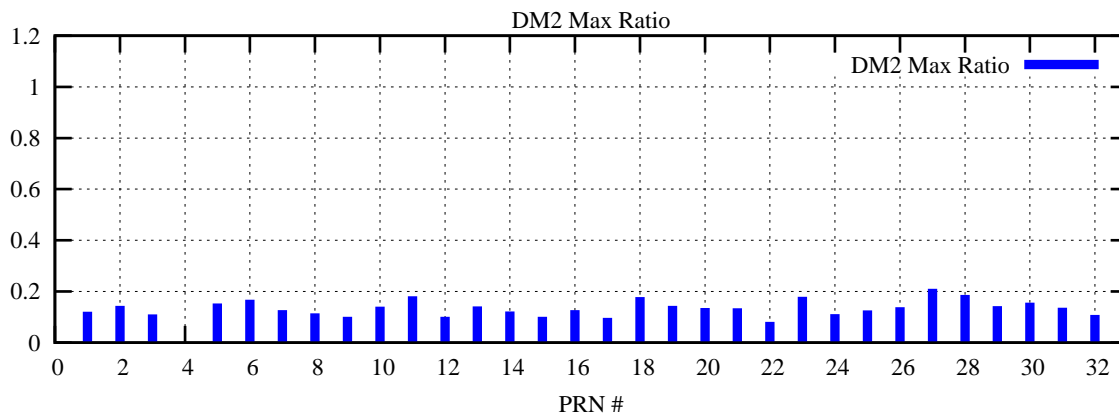

Ratio (PRN Bias/Threshold)

GpsWeek 2066 Day 5

Skinny (Type 0): PRN 8 22
Broad (Type 2): PRN 7 15 17 21 24