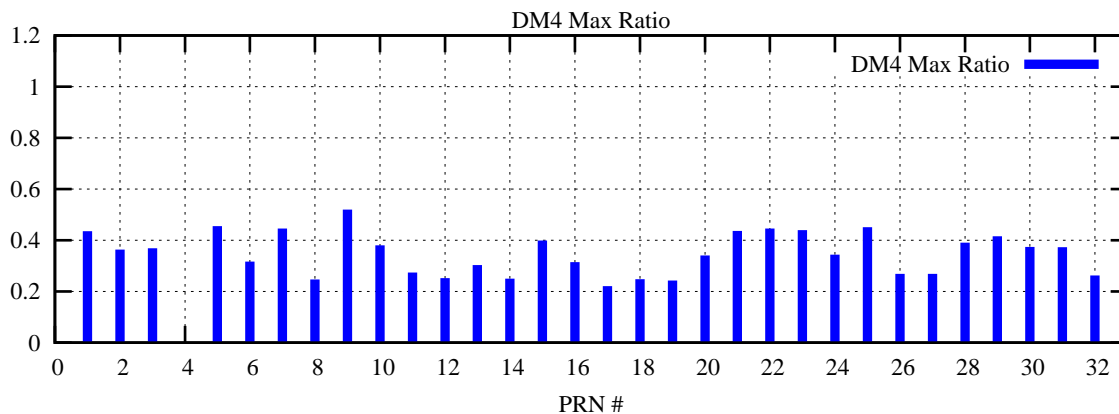

Ratio (PRN Bias/Threshold)

GpsWeek 2066 Day 5

Skinny (Type 0): PRN 8 22
Broad (Type 2): PRN 7 15 17 21 24