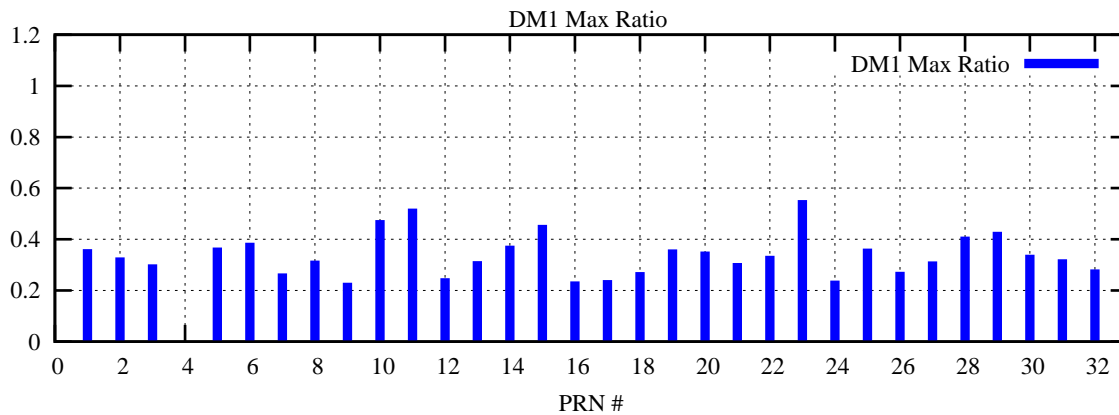

Ratio (PRN Bias/Threshold)

GpsWeek 2066 Day 5

Skinny (Type 0): PRN 8 22
Broad (Type 2): PRN 7 15 17 21 24