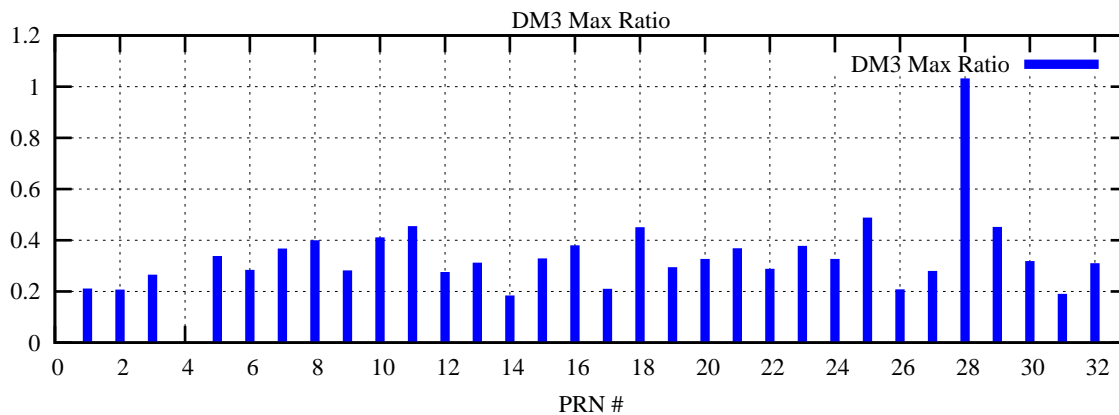

Ratio (PRN Bias/Threshold)

GpsWeek 2066 Day 5

Skinny (Type 0): PRN 8 22
Broad (Type 2): PRN 7 15 17 21 24