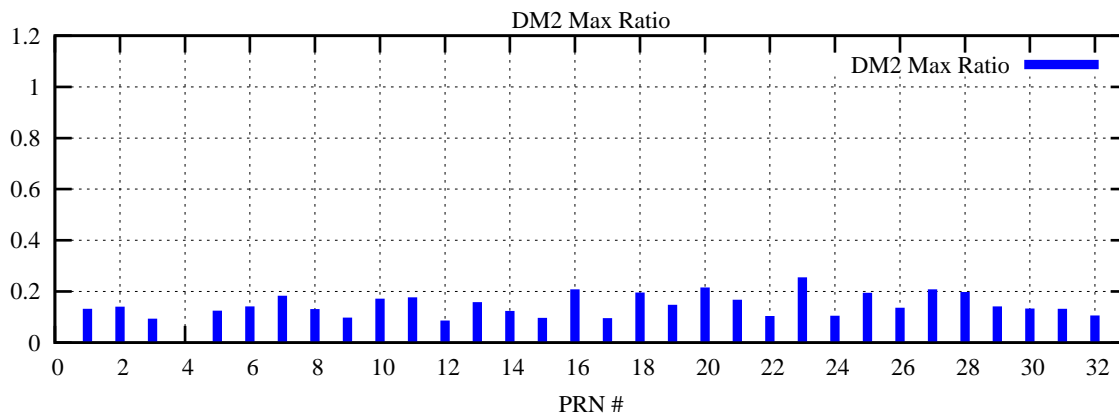

Ratio (PRN Bias/Threshold)

GpsWeek 2066 Day 6

Skinny (Type 0): PRN 8 22
Broad (Type 2): PRN 7 15 17 21 24