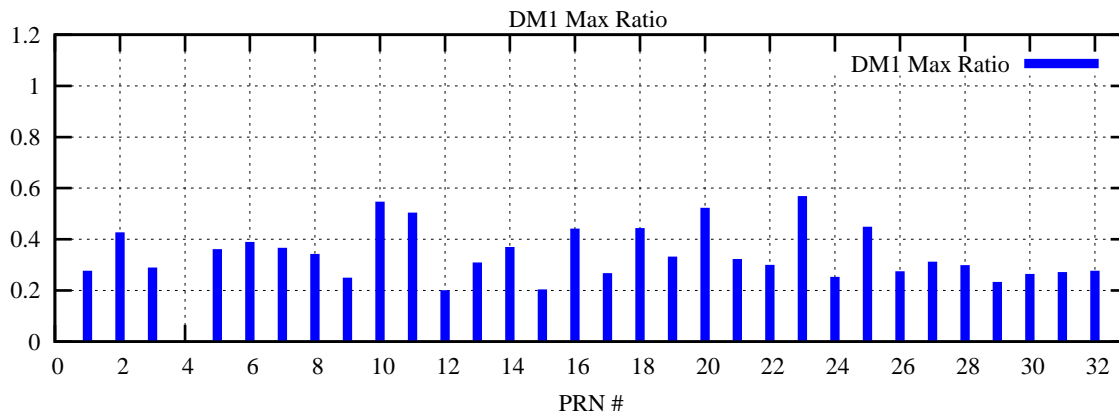

Ratio (PRN Bias/Threshold)

GpsWeek 2066 Day 6

Skinny (Type 0): PRN 8 22
Broad (Type 2): PRN 7 15 17 21 24