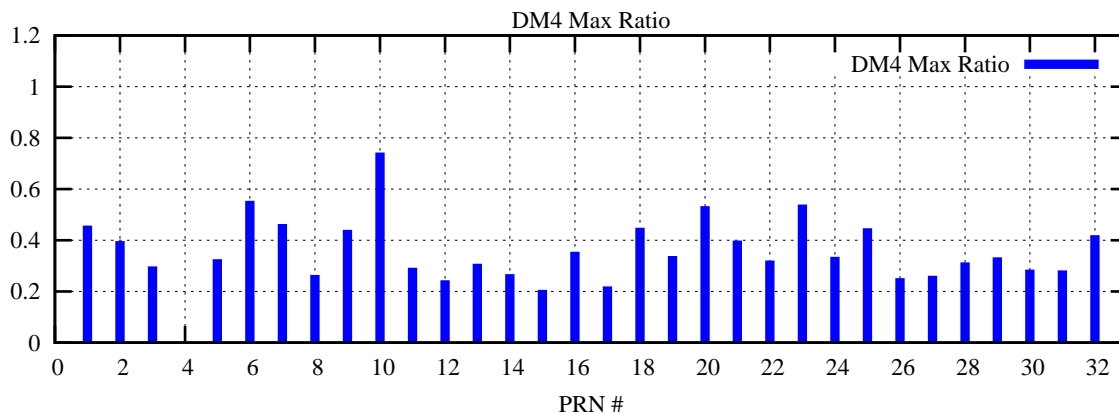

Ratio (PRN Bias/Threshold)

GpsWeek 2066 Day 6

Skinny (Type 0): PRN 8 22
Broad (Type 2): PRN 7 15 17 21 24