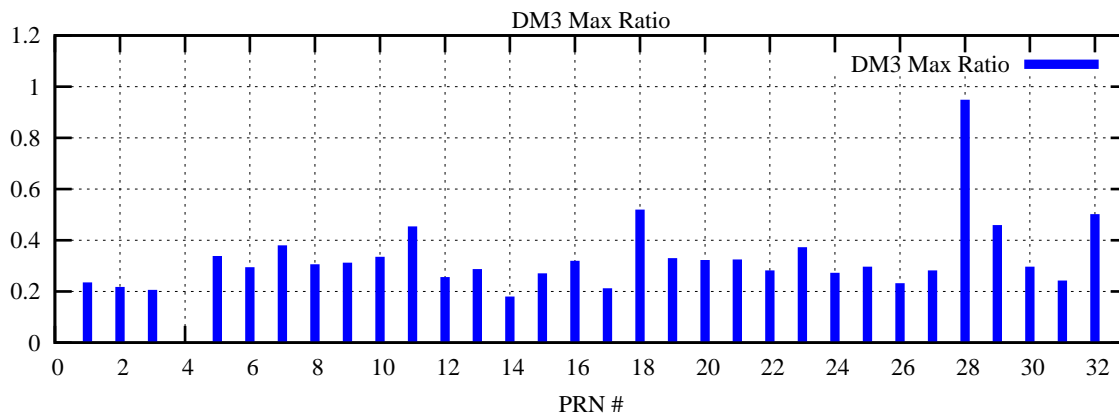

Ratio (PRN Bias/Threshold)

GpsWeek 2066 Day 6

Skinny (Type 0): PRN 8 22
Broad (Type 2): PRN 7 15 17 21 24