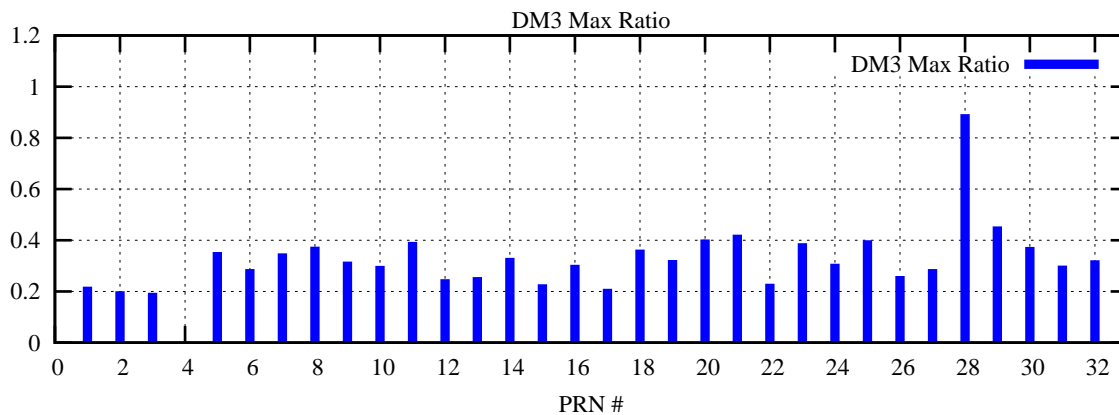

Ratio (PRN Bias/Threshold)

GpsWeek 2067 Day 0

Skinny (Type 0): PRN 8 22  
Broad (Type 2): PRN 7 15 17 21 24