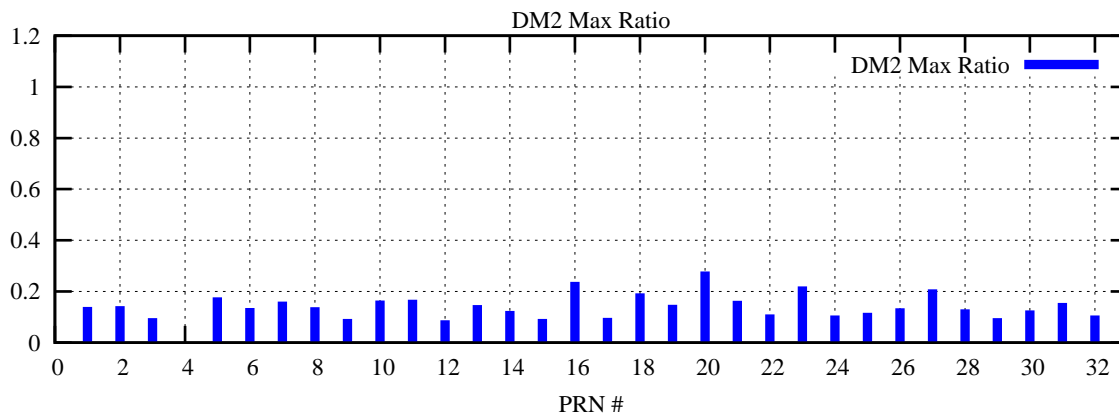

Ratio (PRN Bias/Threshold)

GpsWeek 2067 Day 0

Skinny (Type 0): PRN 8 22  
Broad (Type 2): PRN 7 15 17 21 24