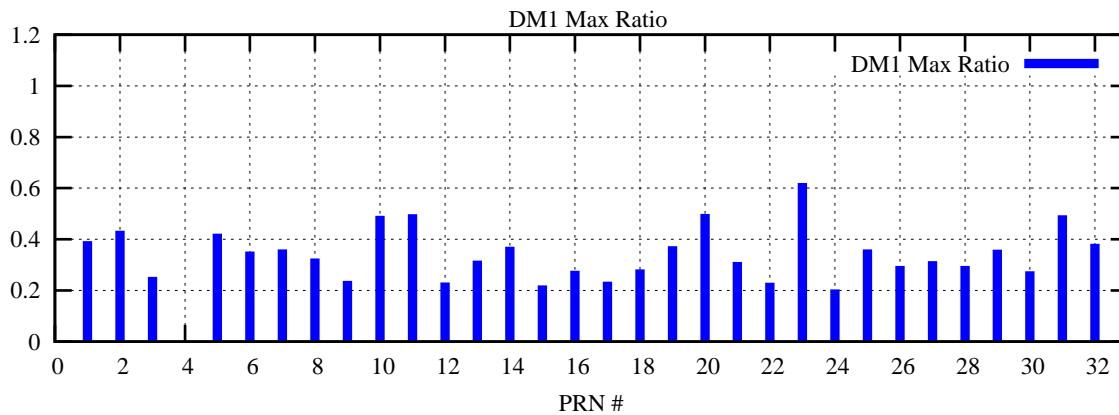

Ratio (PRN Bias/Threshold)

GpsWeek 2067 Day 0

Skinny (Type 0): PRN 8 22  
Broad (Type 2): PRN 7 15 17 21 24