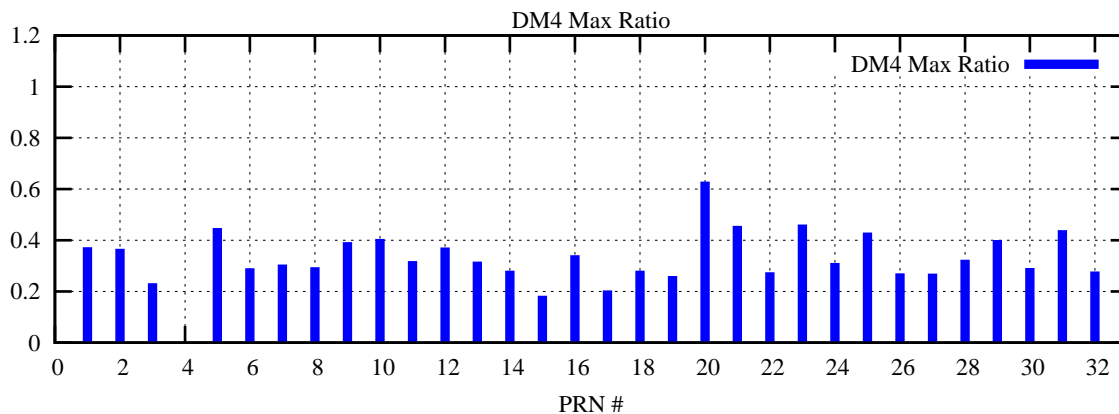

Ratio (PRN Bias/Threshold)

GpsWeek 2067 Day 0

Skinny (Type 0): PRN 8 22  
Broad (Type 2): PRN 7 15 17 21 24