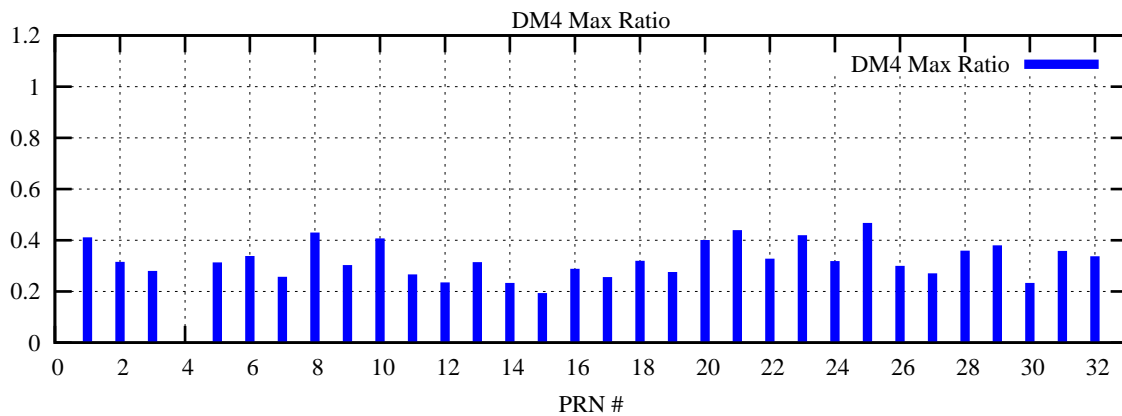

Ratio (PRN Bias/Threshold)

GpsWeek 2067 Day 1

Skinny (Type 0): PRN 8 22
Broad (Type 2): PRN 7 15 17 21 24