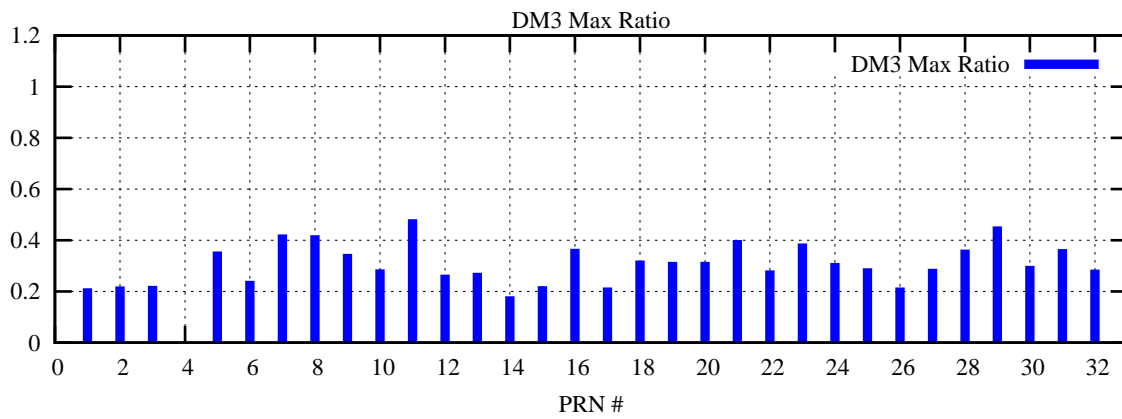

Ratio (PRN Bias/Threshold)

GpsWeek 2067 Day 1

Skinny (Type 0): PRN 8 22
Broad (Type 2): PRN 7 15 17 21 24