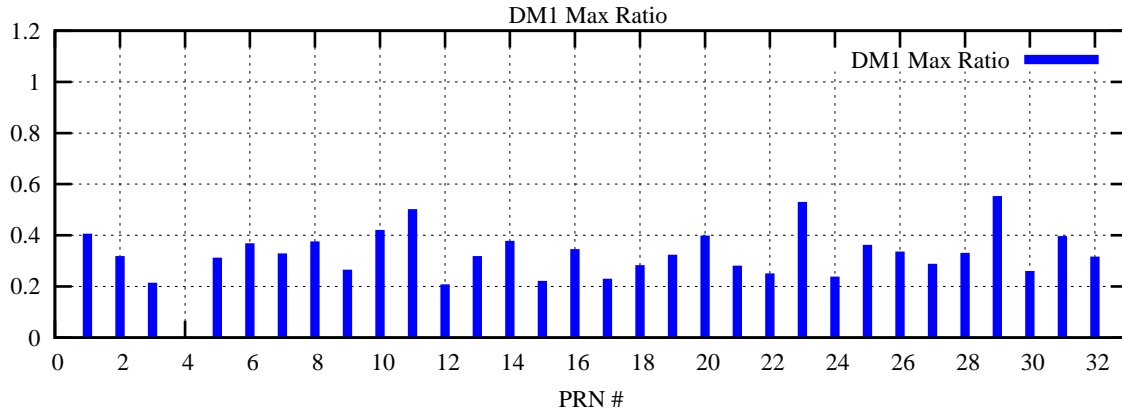

Ratio (PRN Bias/Threshold)

GpsWeek 2067 Day 1

Skinny (Type 0): PRN 8 22
Broad (Type 2): PRN 7 15 17 21 24