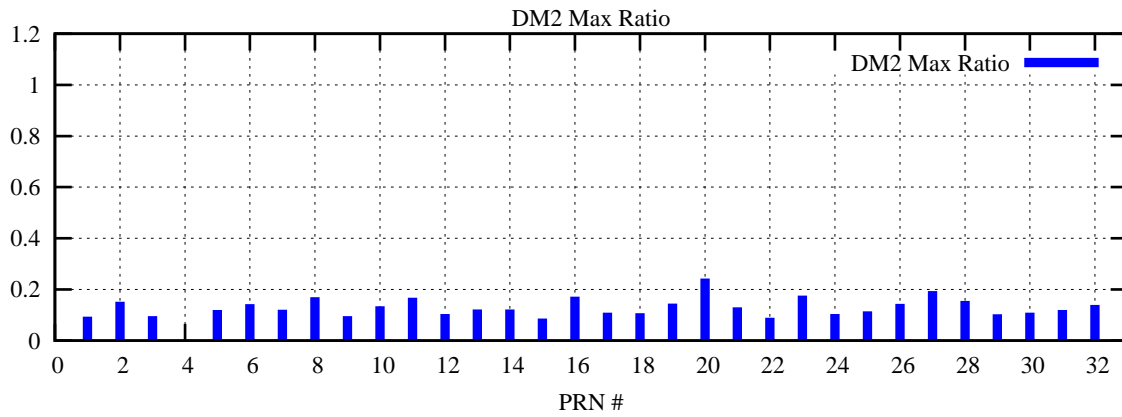

Ratio (PRN Bias/Threshold)

GpsWeek 2067 Day 1

Skinny (Type 0): PRN 8 22
Broad (Type 2): PRN 7 15 17 21 24