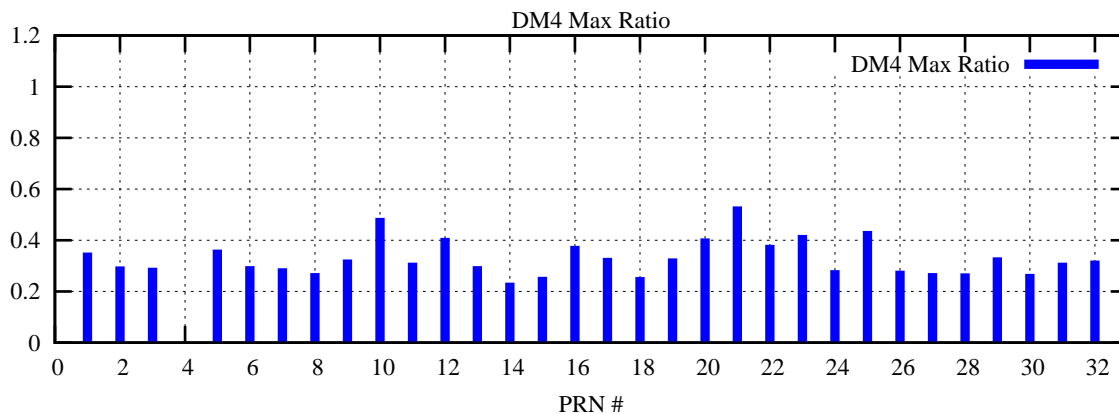

Ratio (PRN Bias/Threshold)

GpsWeek 2067 Day 3

Skinny (Type 0): PRN 8 22  
Broad (Type 2): PRN 7 15 17 21 24