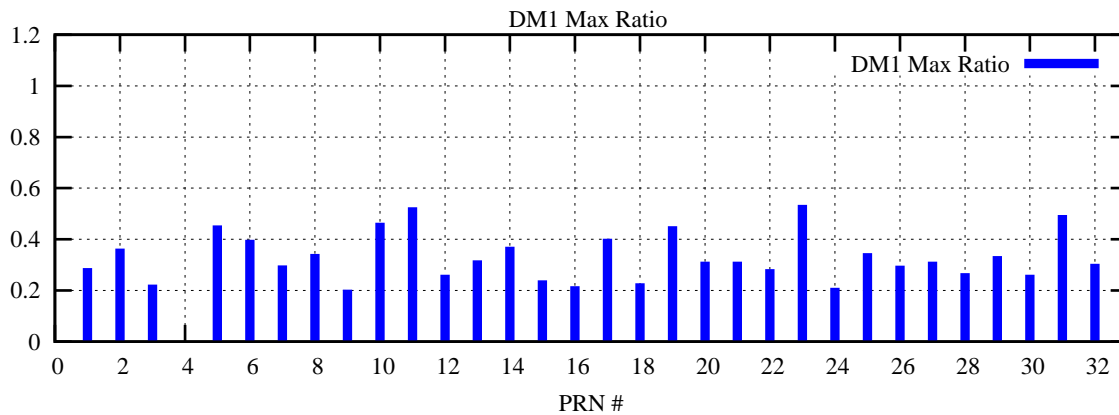

Ratio (PRN Bias/Threshold)

GpsWeek 2067 Day 3

Skinny (Type 0): PRN 8 22  
Broad (Type 2): PRN 7 15 17 21 24