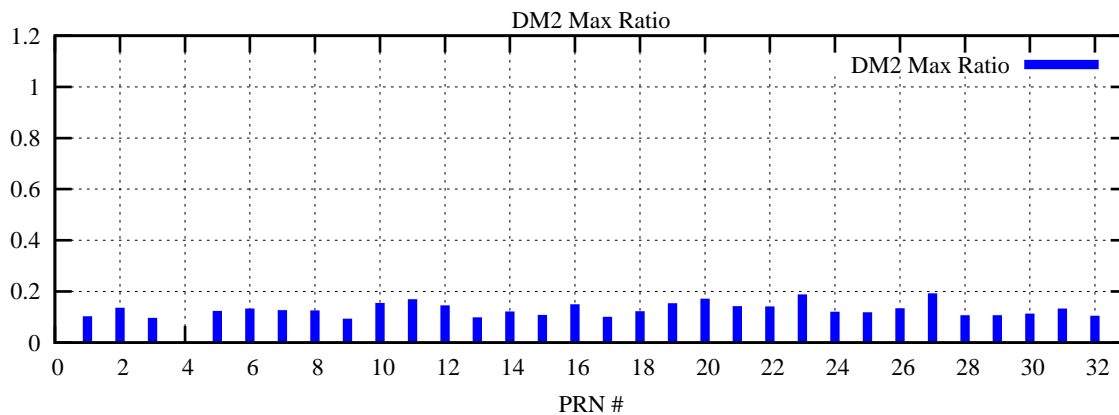

Ratio (PRN Bias/Threshold)

GpsWeek 2067 Day 3

Skinny (Type 0): PRN 8 22  
Broad (Type 2): PRN 7 15 17 21 24