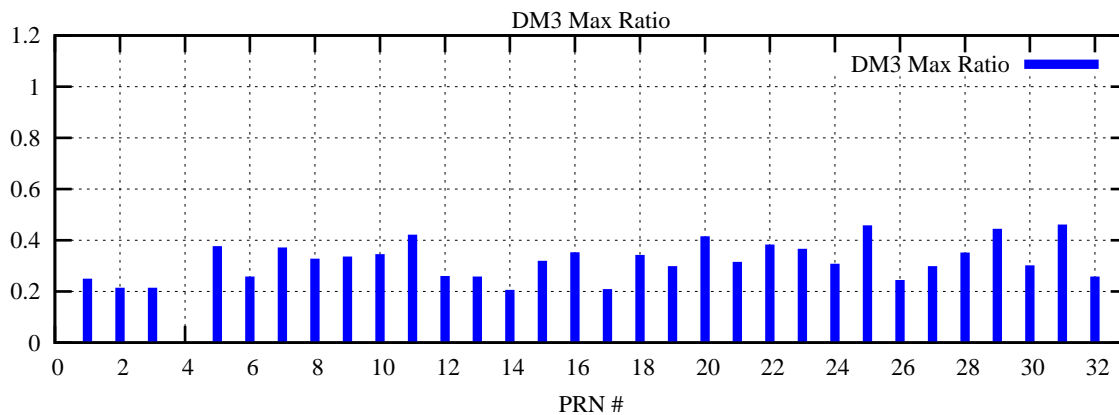

Ratio (PRN Bias/Threshold)

GpsWeek 2067 Day 3

Skinny (Type 0): PRN 8 22  
Broad (Type 2): PRN 7 15 17 21 24