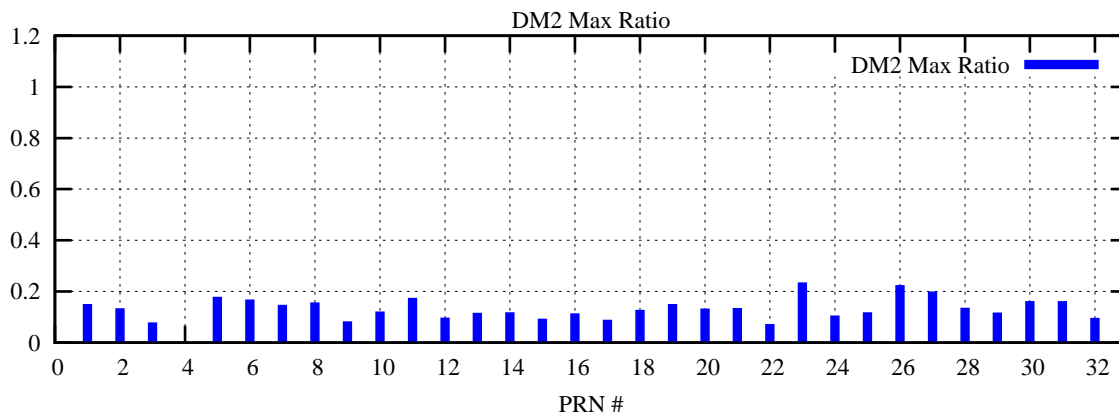

Ratio (PRN Bias/Threshold)

GpsWeek 2067 Day 5

Skinny (Type 0): PRN 8 22
Broad (Type 2): PRN 7 15 17 21 24