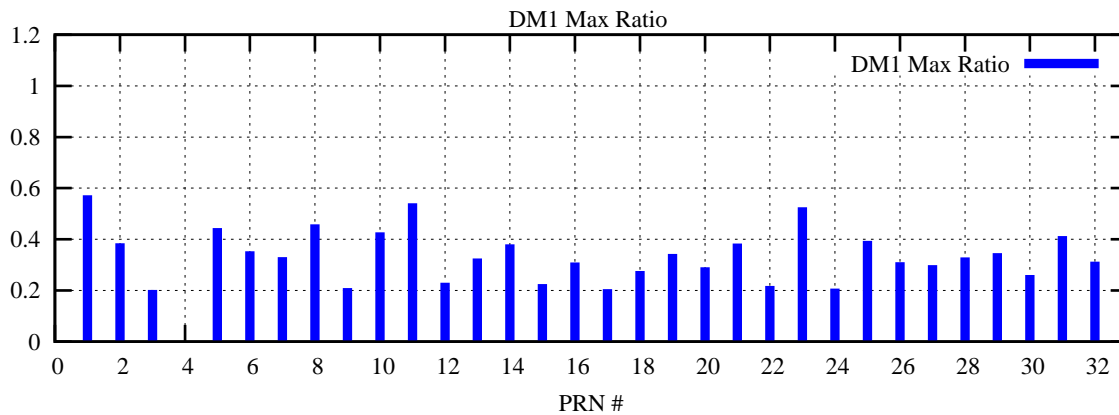

Ratio (PRN Bias/Threshold)

GpsWeek 2067 Day 5

Skinny (Type 0): PRN 8 22
Broad (Type 2): PRN 7 15 17 21 24