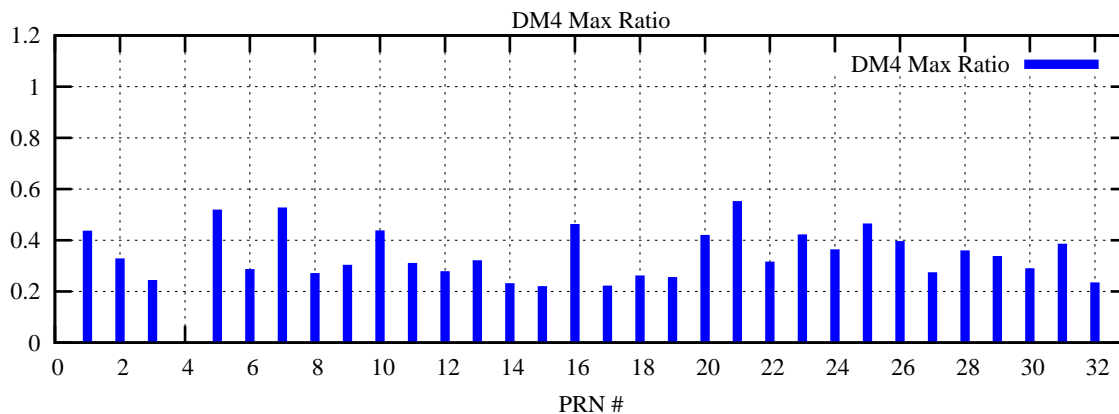

Ratio (PRN Bias/Threshold)

GpsWeek 2067 Day 5

Skinny (Type 0): PRN 8 22
Broad (Type 2): PRN 7 15 17 21 24