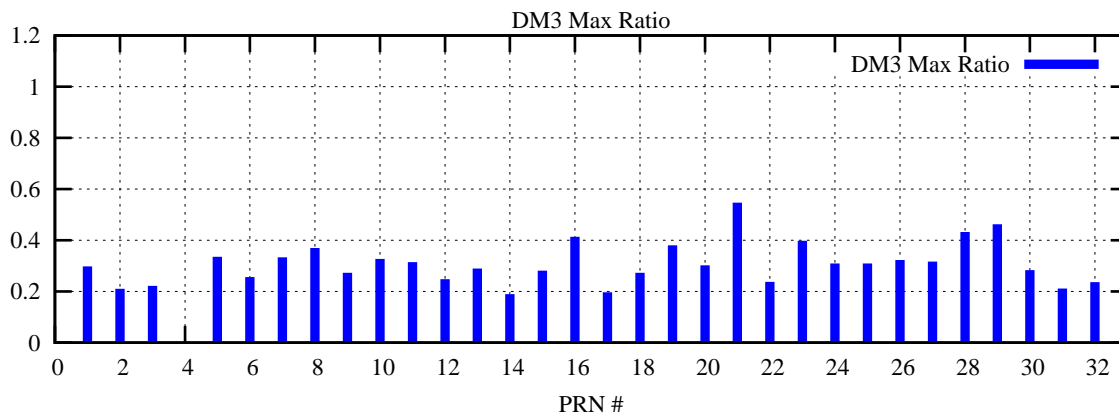

Ratio (PRN Bias/Threshold)

GpsWeek 2067 Day 5

Skinny (Type 0): PRN 8 22
Broad (Type 2): PRN 7 15 17 21 24