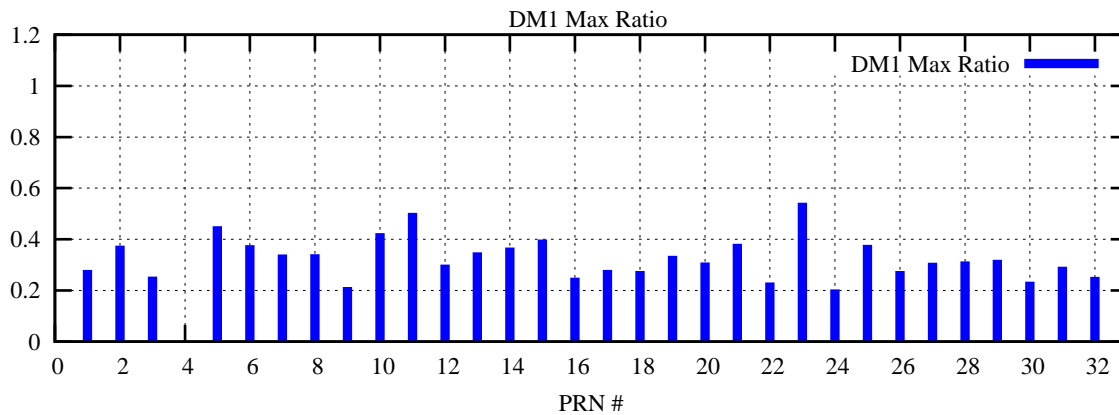

Ratio (PRN Bias/Threshold)

GpsWeek 2068 Day 0

Skinny (Type 0): PRN 8 22
Broad (Type 2): PRN 7 15 17 21 24