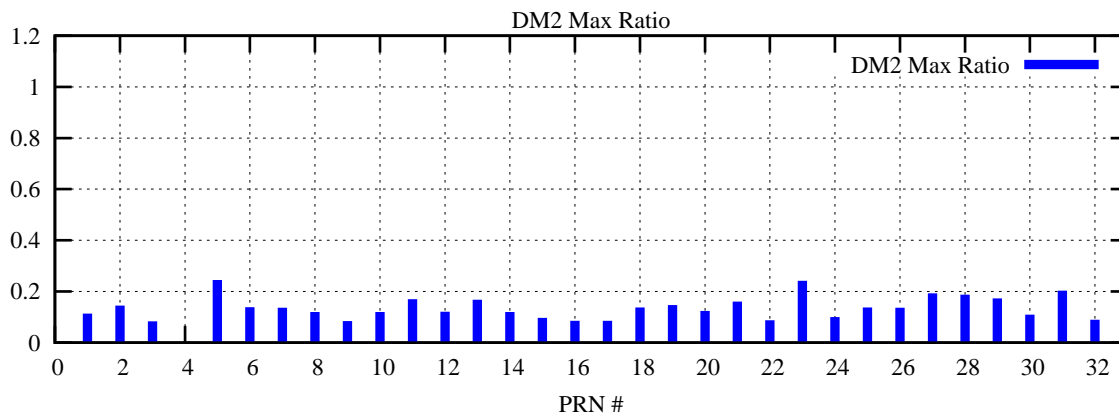

Ratio (PRN Bias/Threshold)

GpsWeek 2068 Day 0

Skinny (Type 0): PRN 8 22
Broad (Type 2): PRN 7 15 17 21 24