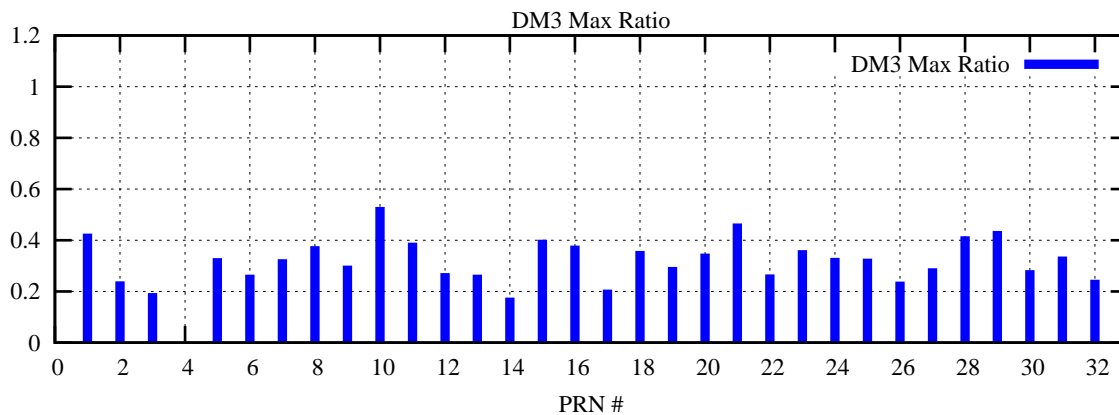

Ratio (PRN Bias/Threshold)

GpsWeek 2068 Day 0

Skinny (Type 0): PRN 8 22
Broad (Type 2): PRN 7 15 17 21 24