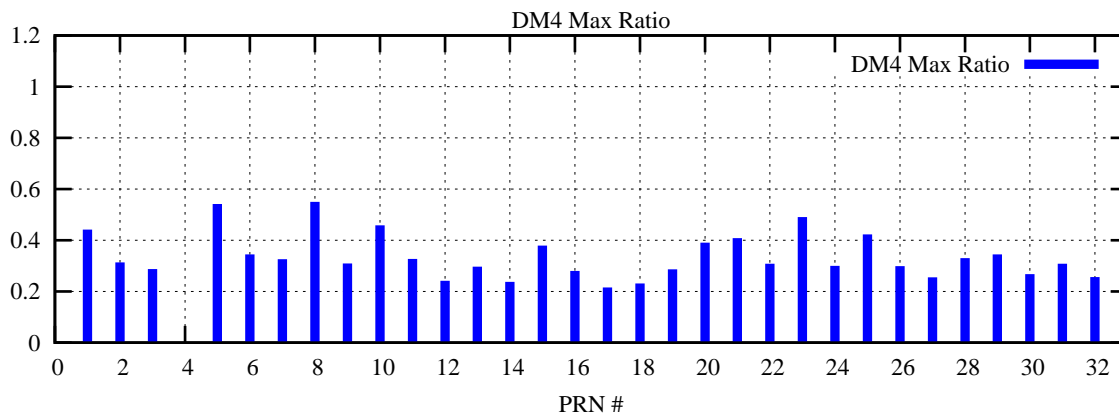

Ratio (PRN Bias/Threshold)

GpsWeek 2068 Day 0

Skinny (Type 0): PRN 8 22
Broad (Type 2): PRN 7 15 17 21 24