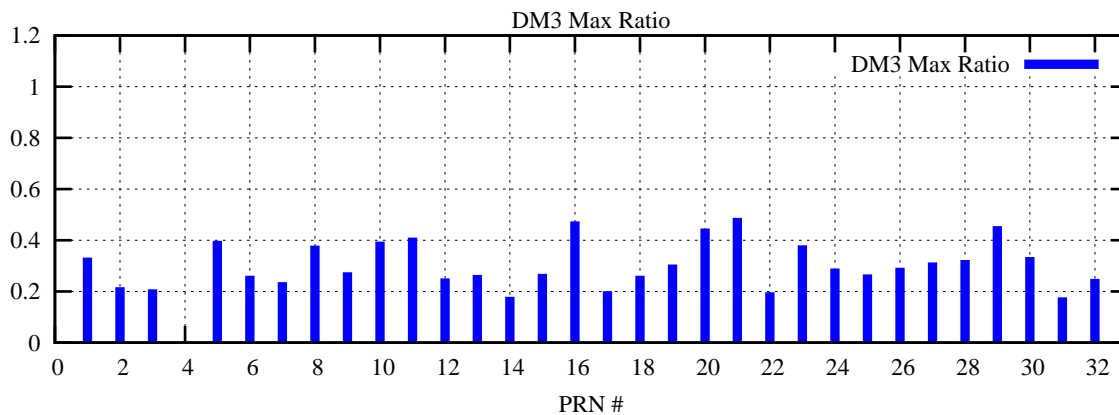

Ratio (PRN Bias/Threshold)

GpsWeek 2068 Day 2

Skinny (Type 0): PRN 8 22
Broad (Type 2): PRN 7 15 17 21 24