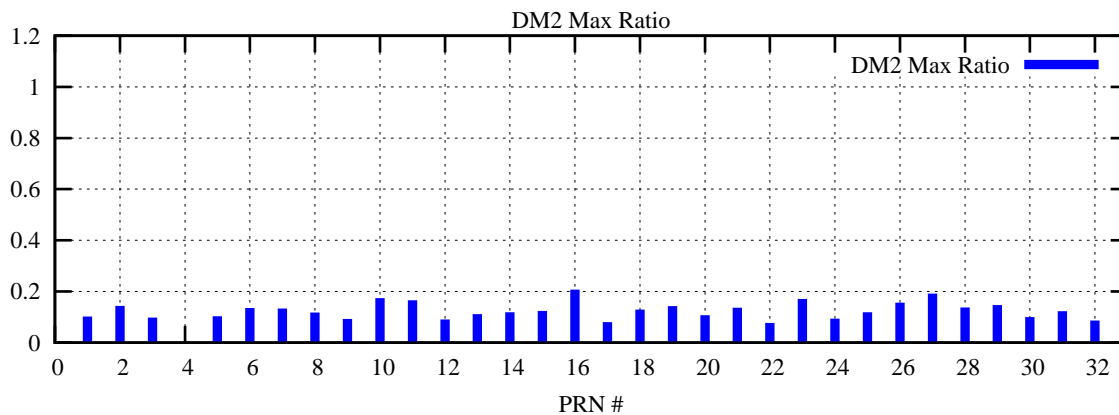

Ratio (PRN Bias/Threshold)

GpsWeek 2068 Day 2

Skinny (Type 0): PRN 8 22
Broad (Type 2): PRN 7 15 17 21 24