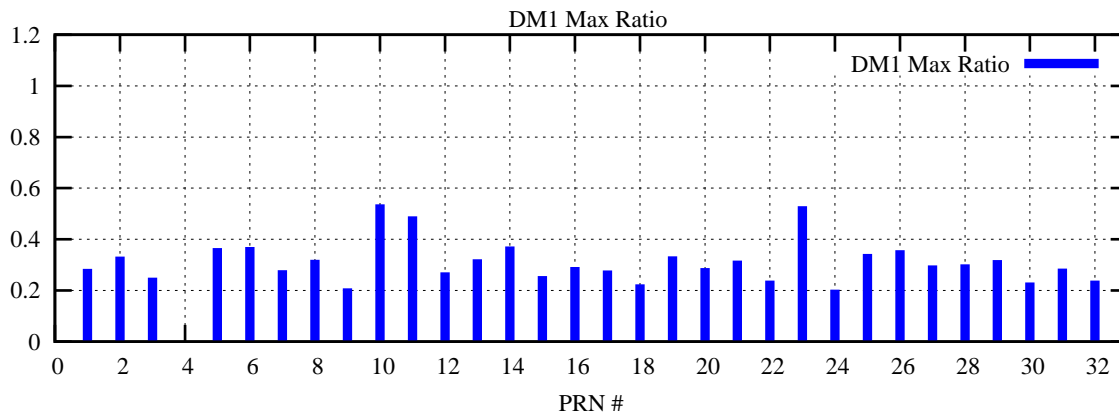

Ratio (PRN Bias/Threshold)

GpsWeek 2068 Day 2

Skinny (Type 0): PRN 8 22
Broad (Type 2): PRN 7 15 17 21 24