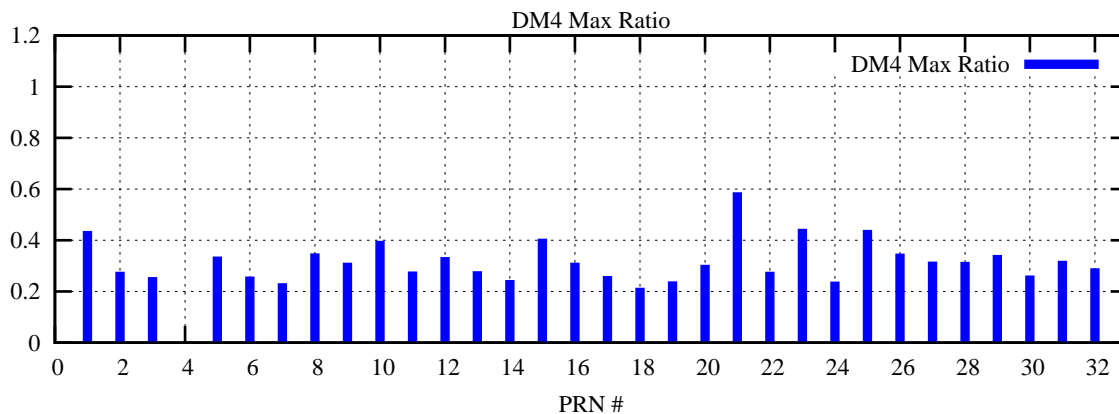

Ratio (PRN Bias/Threshold)

GpsWeek 2068 Day 2

Skinny (Type 0): PRN 8 22
Broad (Type 2): PRN 7 15 17 21 24