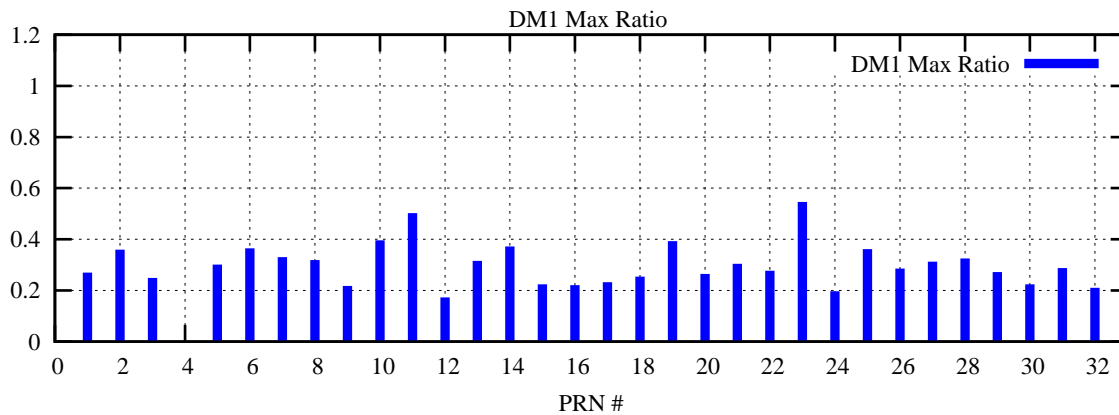

Ratio (PRN Bias/Threshold)

GpsWeek 2068 Day 3

Skinny (Type 0): PRN 8 22
Broad (Type 2): PRN 7 15 17 21 24