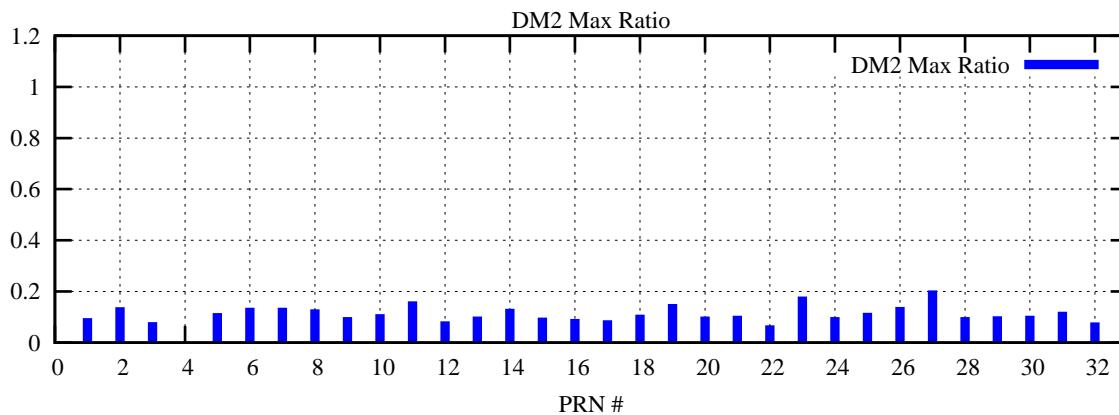

Ratio (PRN Bias/Threshold)

GpsWeek 2068 Day 3

Skinny (Type 0): PRN 8 22
Broad (Type 2): PRN 7 15 17 21 24