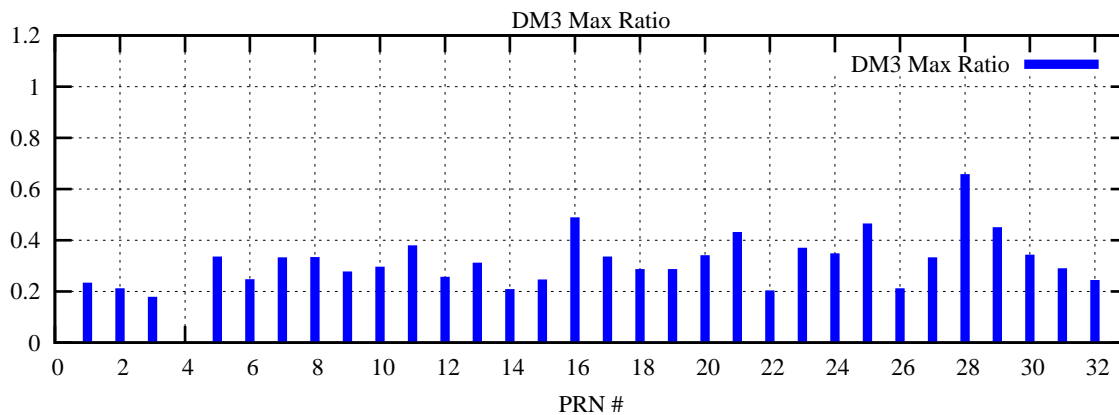

Ratio (PRN Bias/Threshold)

GpsWeek 2068 Day 3

Skinny (Type 0): PRN 8 22
Broad (Type 2): PRN 7 15 17 21 24