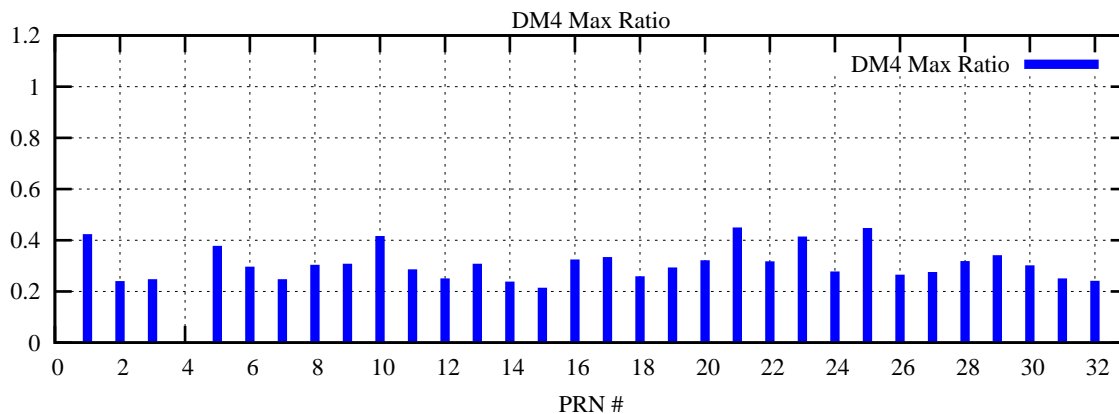

Ratio (PRN Bias/Threshold)

GpsWeek 2068 Day 3

Skinny (Type 0): PRN 8 22
Broad (Type 2): PRN 7 15 17 21 24