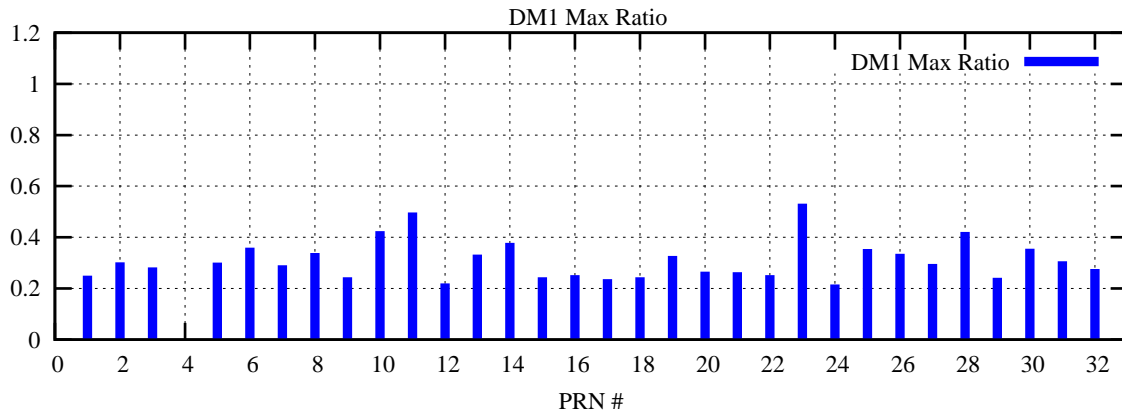

Ratio (PRN Bias/Threshold)

GpsWeek 2068 Day 4

Skinny (Type 0): PRN 8 22  
Broad (Type 2): PRN 7 15 17 21 24