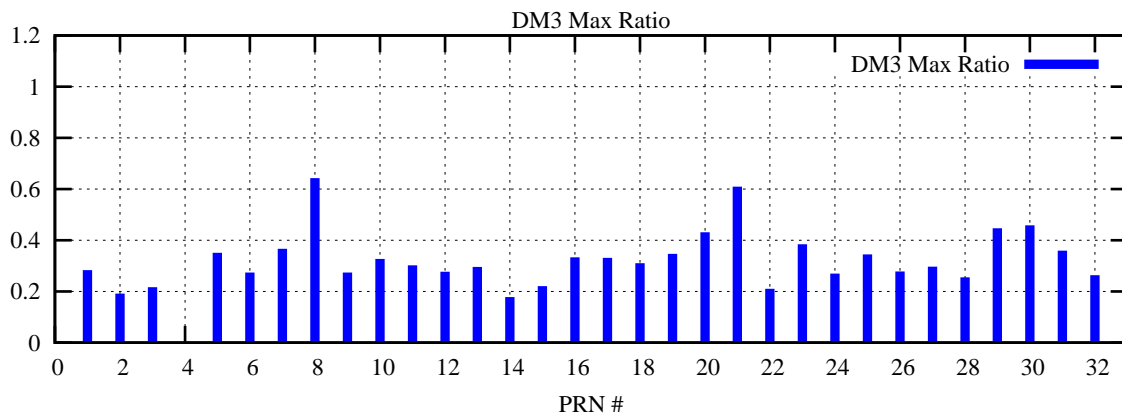

Ratio (PRN Bias/Threshold)

GpsWeek 2068 Day 4

Skinny (Type 0): PRN 8 22  
Broad (Type 2): PRN 7 15 17 21 24