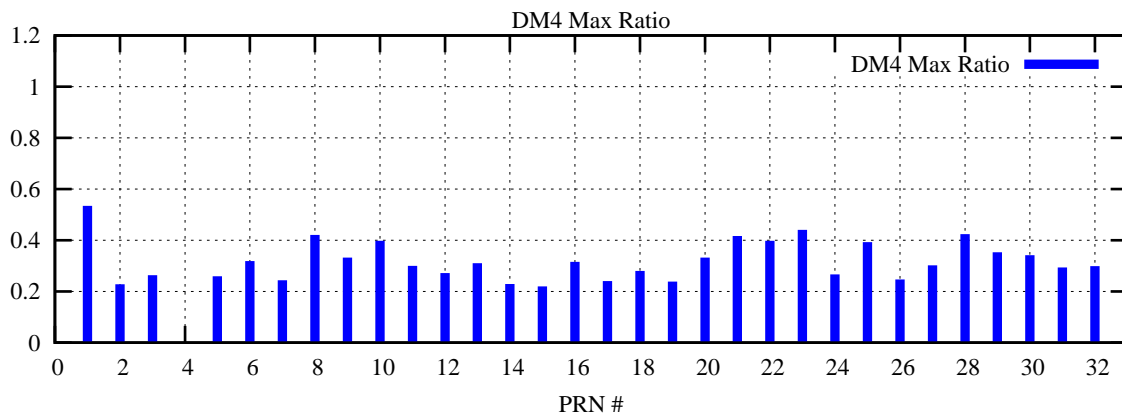

Ratio (PRN Bias/Threshold)

GpsWeek 2068 Day 4

Skinny (Type 0): PRN 8 22  
Broad (Type 2): PRN 7 15 17 21 24