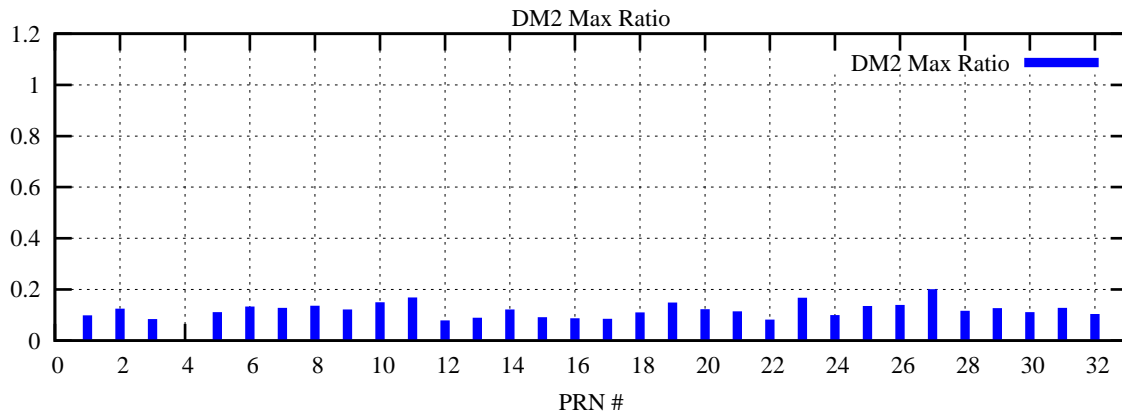

Ratio (PRN Bias/Threshold)

GpsWeek 2068 Day 4

Skinny (Type 0): PRN 8 22  
Broad (Type 2): PRN 7 15 17 21 24