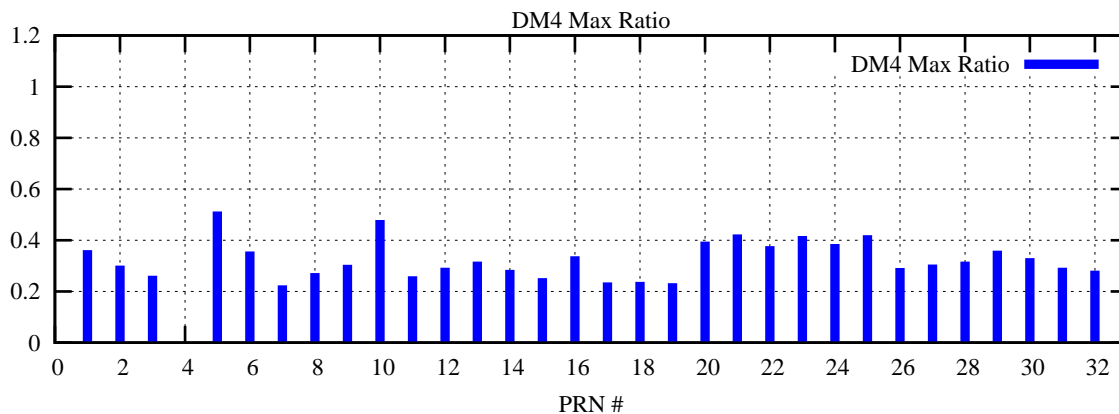

Ratio (PRN Bias/Threshold)

GpsWeek 2068 Day 5

Skinny (Type 0): PRN 8 22  
Broad (Type 2): PRN 7 15 17 21 24