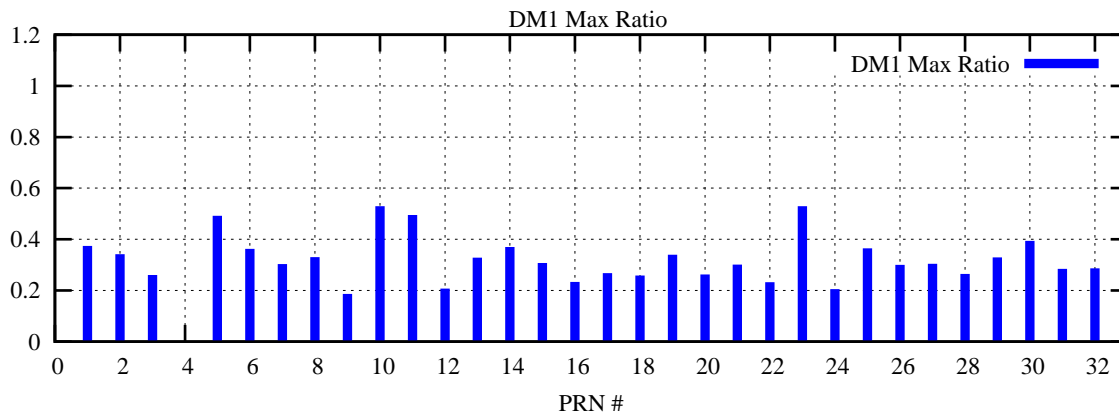

Ratio (PRN Bias/Threshold)

GpsWeek 2068 Day 5

Skinny (Type 0): PRN 8 22  
Broad (Type 2): PRN 7 15 17 21 24