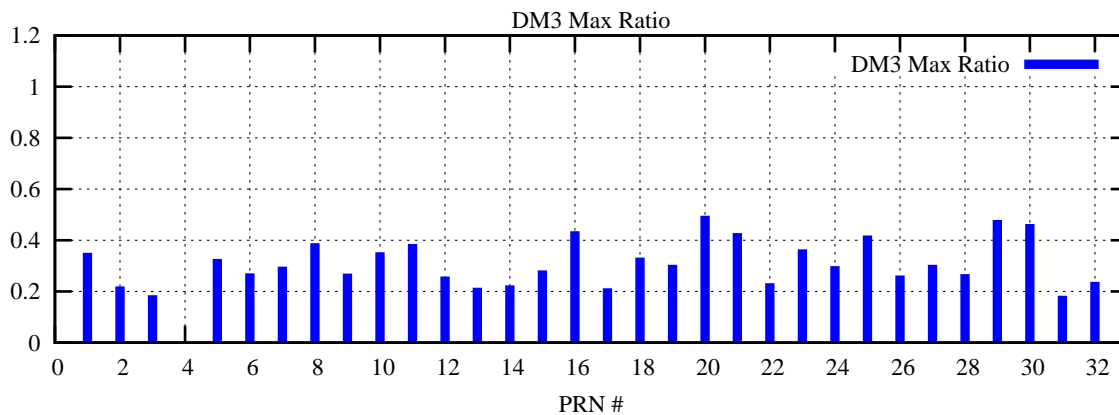

Ratio (PRN Bias/Threshold)

GpsWeek 2068 Day 5

Skinny (Type 0): PRN 8 22  
Broad (Type 2): PRN 7 15 17 21 24