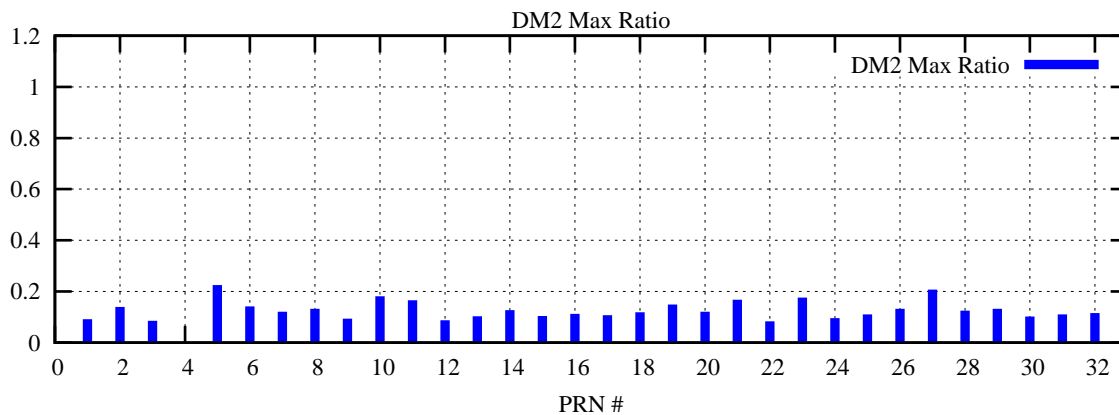

Ratio (PRN Bias/Threshold)

GpsWeek 2068 Day 5

Skinny (Type 0): PRN 8 22  
Broad (Type 2): PRN 7 15 17 21 24