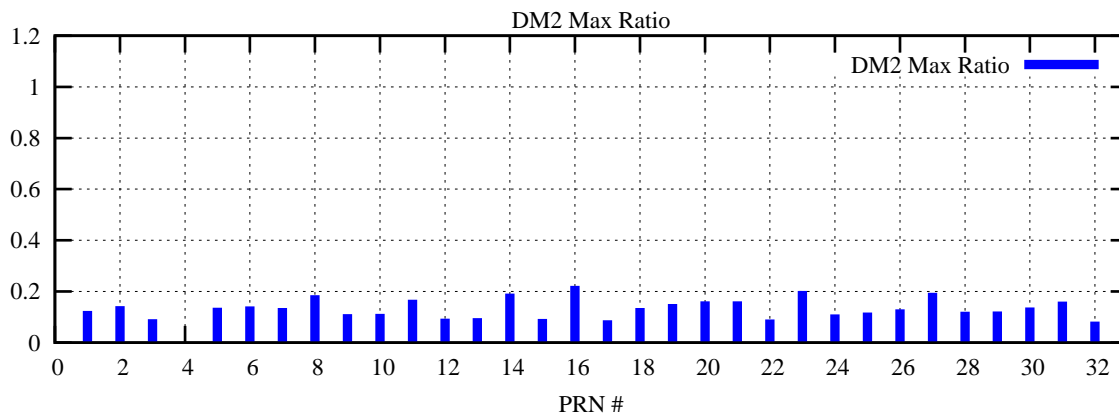

Ratio (PRN Bias/Threshold)

GpsWeek 2068 Day 6

Skinny (Type 0): PRN 8 22  
Broad (Type 2): PRN 7 15 17 21 24