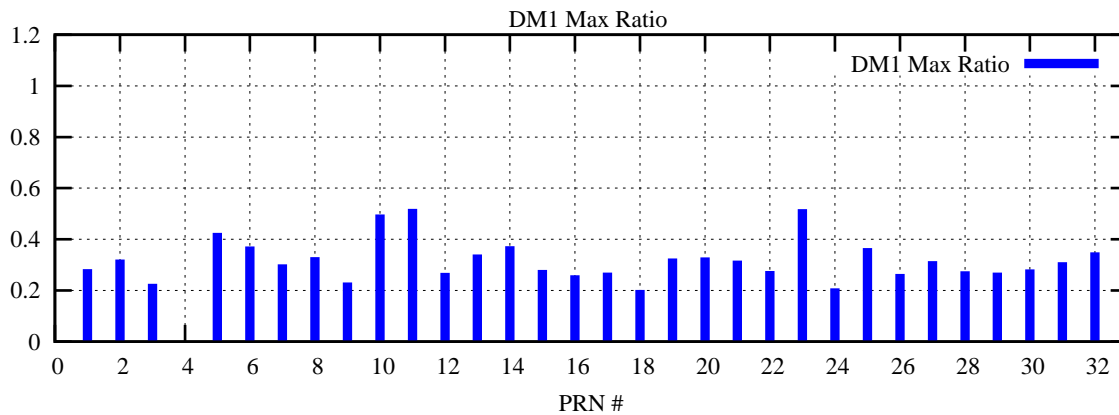

Ratio (PRN Bias/Threshold)

GpsWeek 2068 Day 6

Skinny (Type 0): PRN 8 22  
Broad (Type 2): PRN 7 15 17 21 24