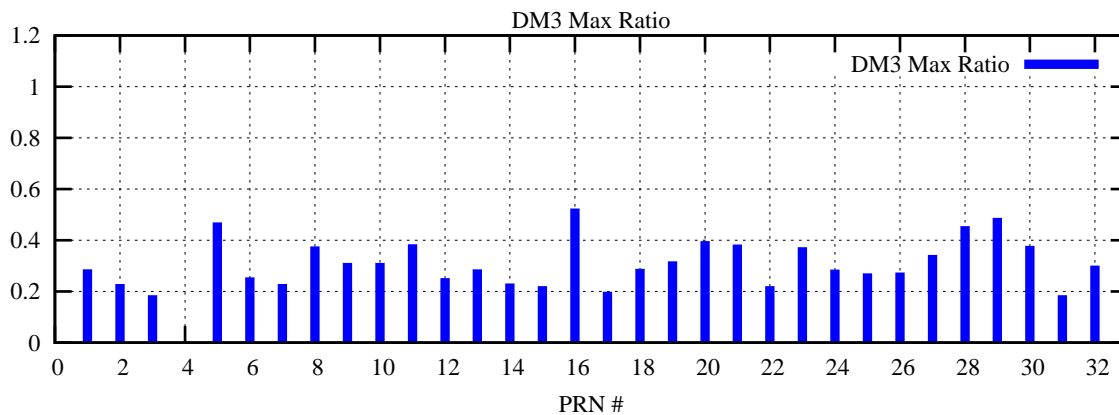

Ratio (PRN Bias/Threshold)

GpsWeek 2068 Day 6

Skinny (Type 0): PRN 8 22  
Broad (Type 2): PRN 7 15 17 21 24