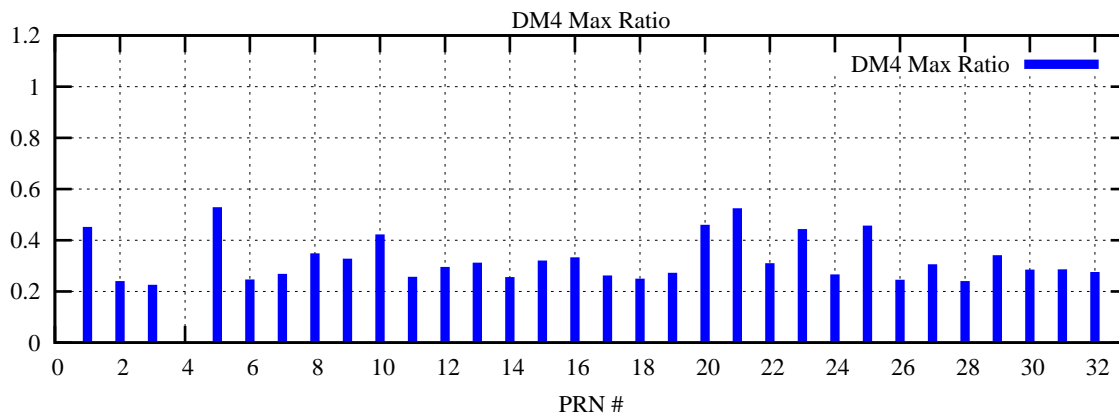

Ratio (PRN Bias/Threshold)

GpsWeek 2068 Day 6

Skinny (Type 0): PRN 8 22  
Broad (Type 2): PRN 7 15 17 21 24