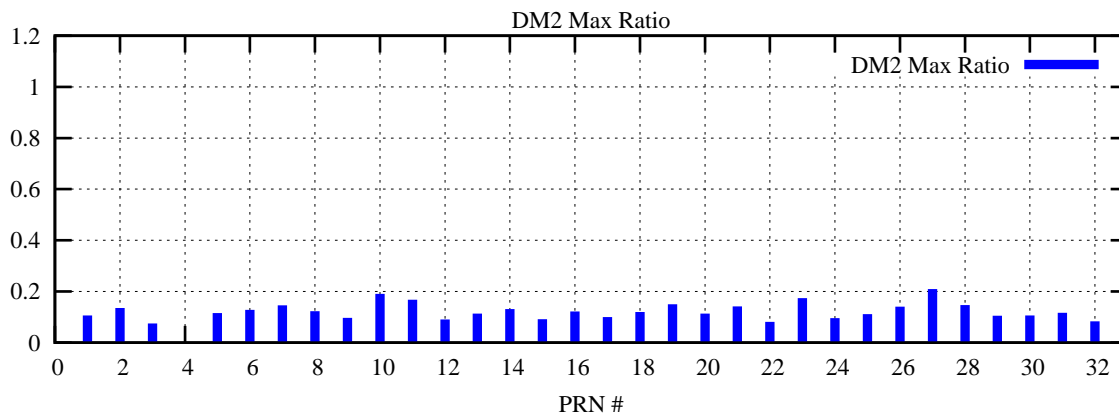

Ratio (PRN Bias/Threshold)

GpsWeek 2069 Day 0

Skinny (Type 0): PRN 8 22
Broad (Type 2): PRN 7 15 17 21 24