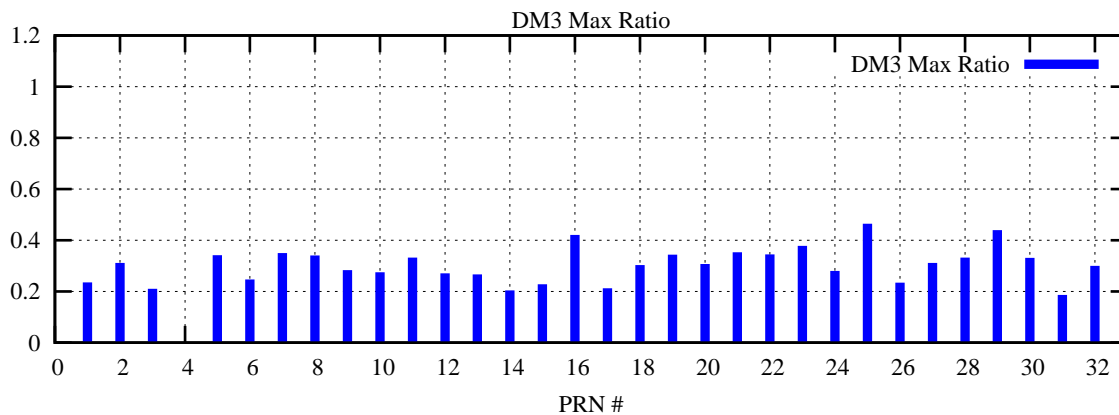

Ratio (PRN Bias/Threshold)

GpsWeek 2069 Day 0

Skinny (Type 0): PRN 8 22
Broad (Type 2): PRN 7 15 17 21 24