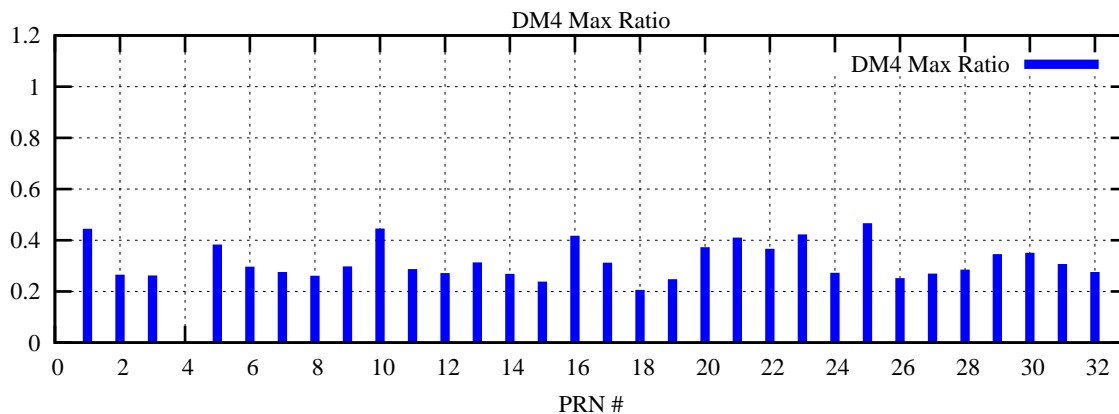

Ratio (PRN Bias/Threshold)

GpsWeek 2069 Day 0

Skinny (Type 0): PRN 8 22
Broad (Type 2): PRN 7 15 17 21 24