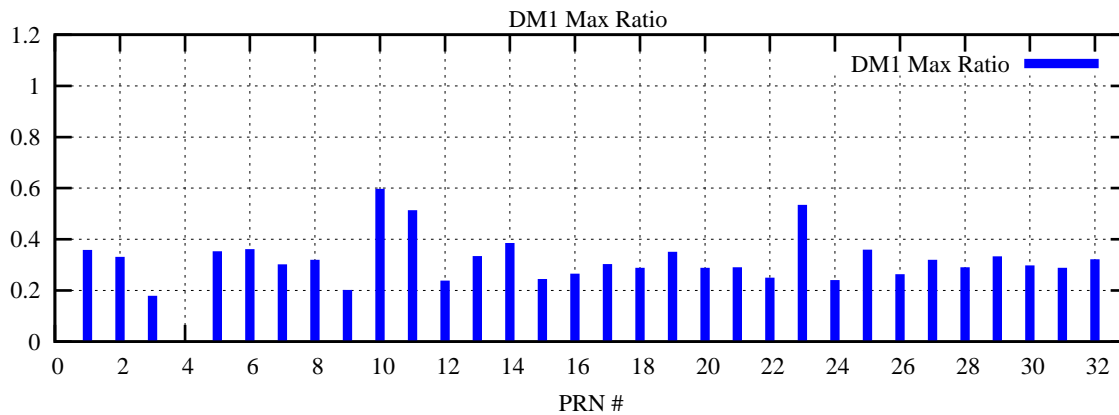

Ratio (PRN Bias/Threshold)

GpsWeek 2069 Day 0

Skinny (Type 0): PRN 8 22
Broad (Type 2): PRN 7 15 17 21 24