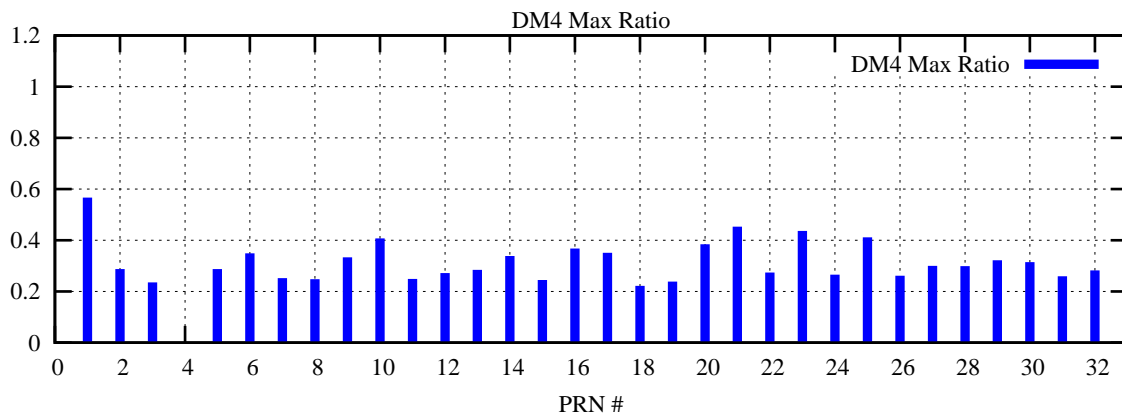

Ratio (PRN Bias/Threshold)

GpsWeek 2069 Day 1

Skinny (Type 0): PRN 8 22
Broad (Type 2): PRN 7 15 17 21 24