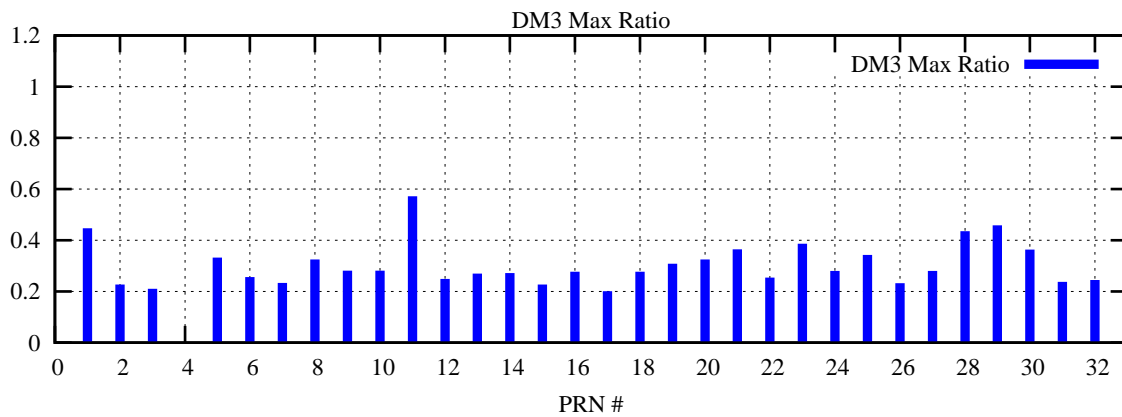

Ratio (PRN Bias/Threshold)

GpsWeek 2069 Day 1

Skinny (Type 0): PRN 8 22
Broad (Type 2): PRN 7 15 17 21 24