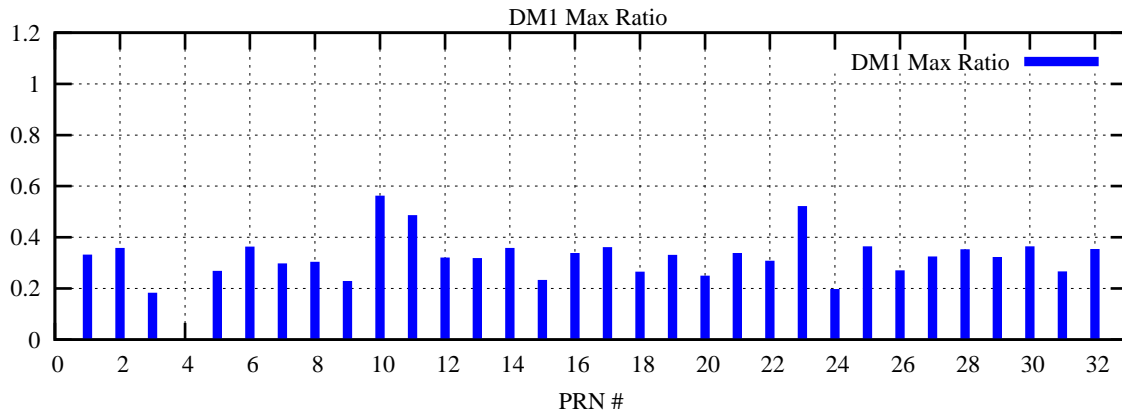

Ratio (PRN Bias/Threshold)

GpsWeek 2069 Day 1

Skinny (Type 0): PRN 8 22
Broad (Type 2): PRN 7 15 17 21 24