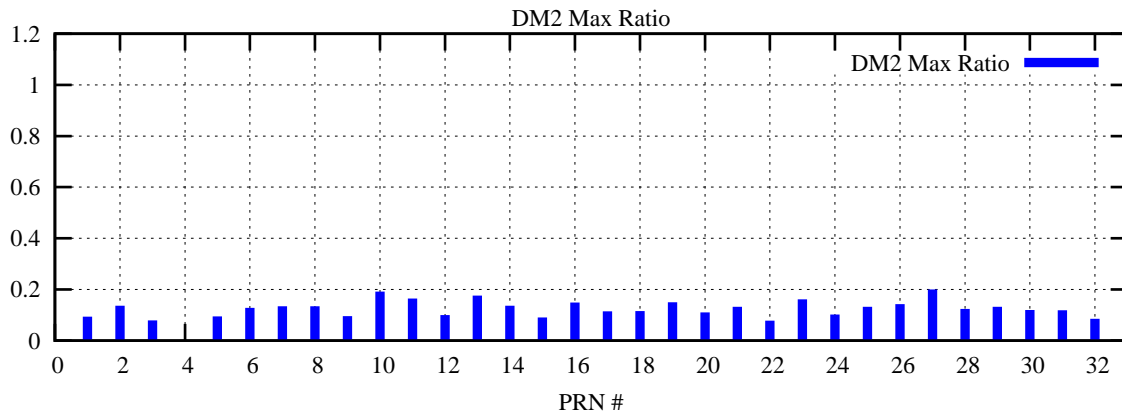

Ratio (PRN Bias/Threshold)

GpsWeek 2069 Day 1

Skinny (Type 0): PRN 8 22
Broad (Type 2): PRN 7 15 17 21 24