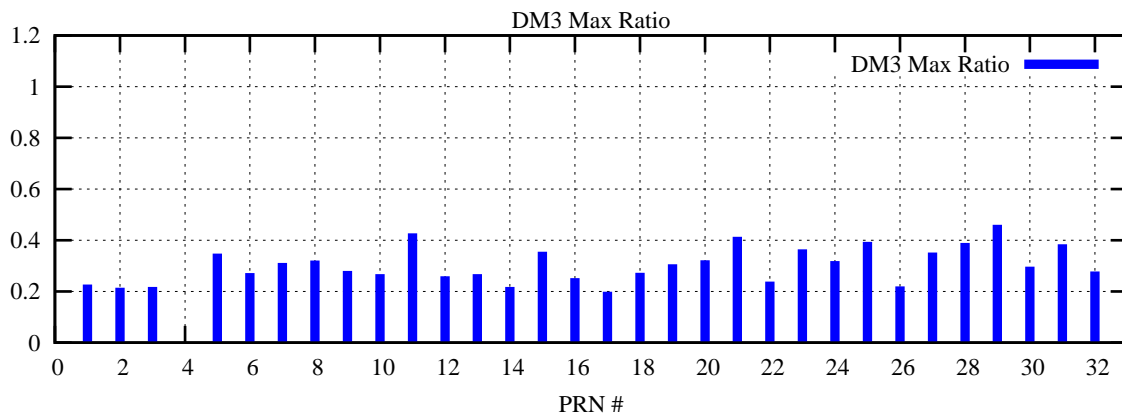

Ratio (PRN Bias/Threshold)

GpsWeek 2069 Day 5

Skinny (Type 0): PRN 8 22  
Broad (Type 2): PRN 7 15 17 21 24