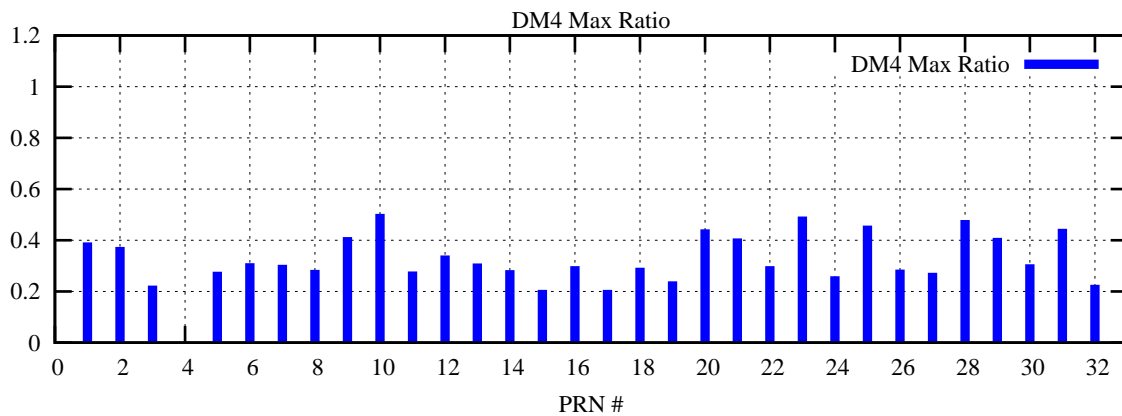

Ratio (PRN Bias/Threshold)

GpsWeek 2069 Day 5

Skinny (Type 0): PRN 8 22  
Broad (Type 2): PRN 7 15 17 21 24