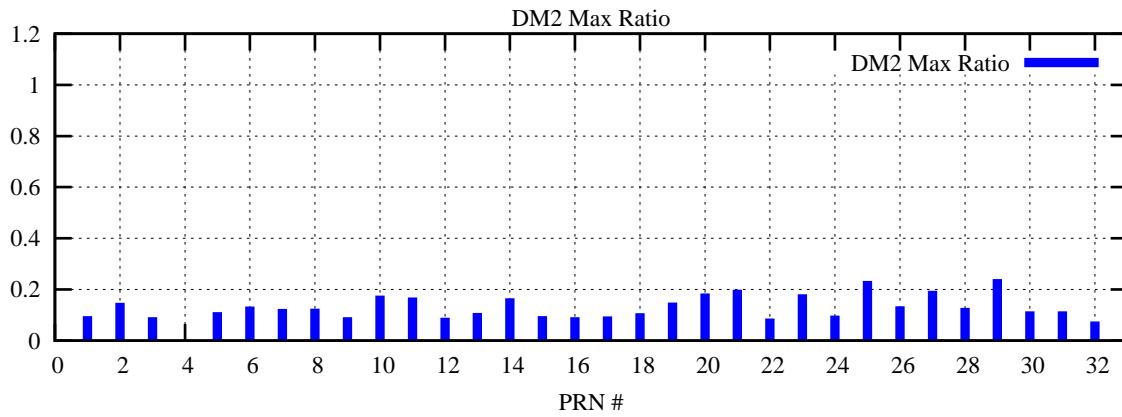

Ratio (PRN Bias/Threshold)

GpsWeek 2069 Day 5

Skinny (Type 0): PRN 8 22  
Broad (Type 2): PRN 7 15 17 21 24