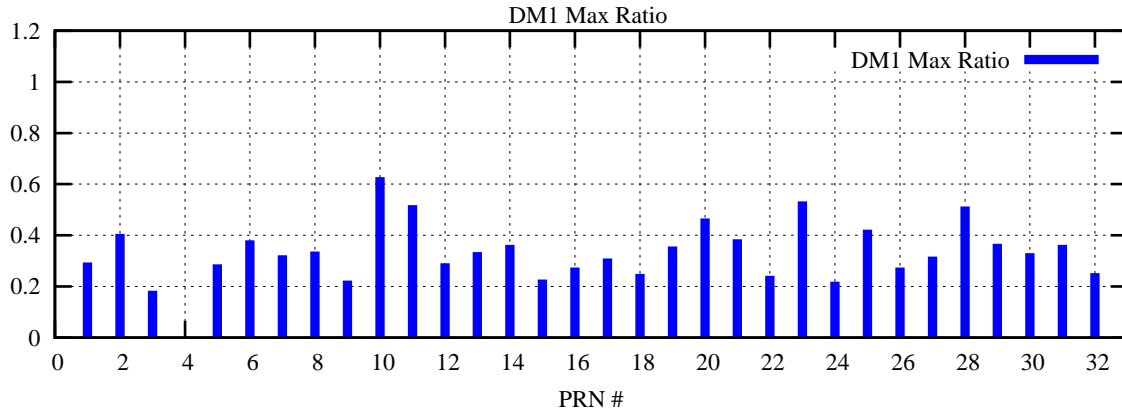

Ratio (PRN Bias/Threshold)

GpsWeek 2069 Day 5

Skinny (Type 0): PRN 8 22  
Broad (Type 2): PRN 7 15 17 21 24