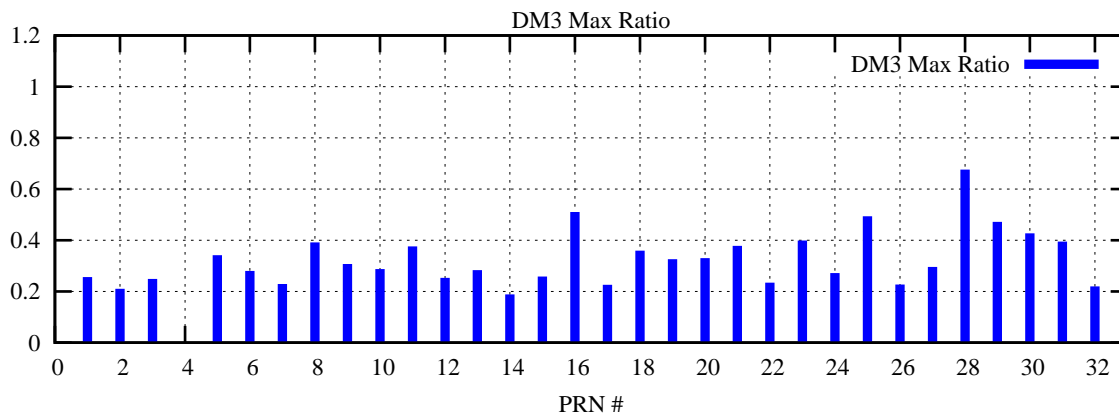

Ratio (PRN Bias/Threshold)

GpsWeek 2069 Day 6

Skinny (Type 0): PRN 8 22
Broad (Type 2): PRN 7 15 17 21 24