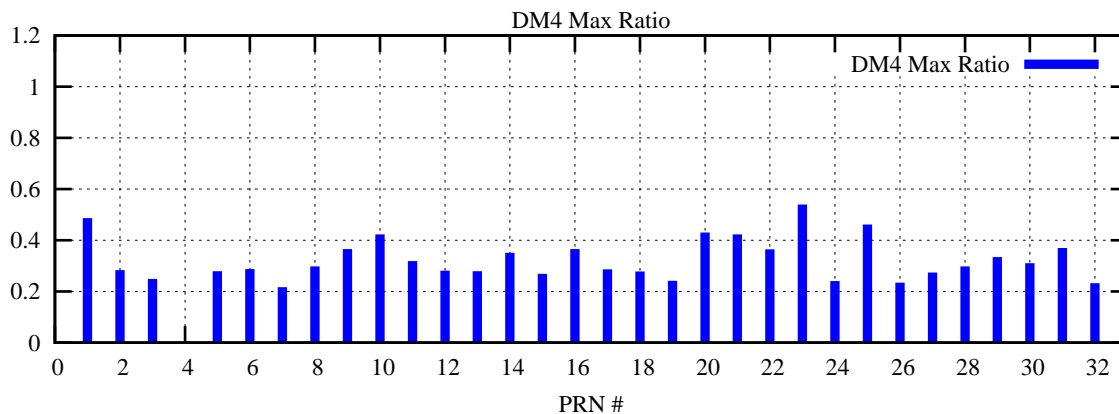

Ratio (PRN Bias/Threshold)

GpsWeek 2069 Day 6

Skinny (Type 0): PRN 8 22
Broad (Type 2): PRN 7 15 17 21 24