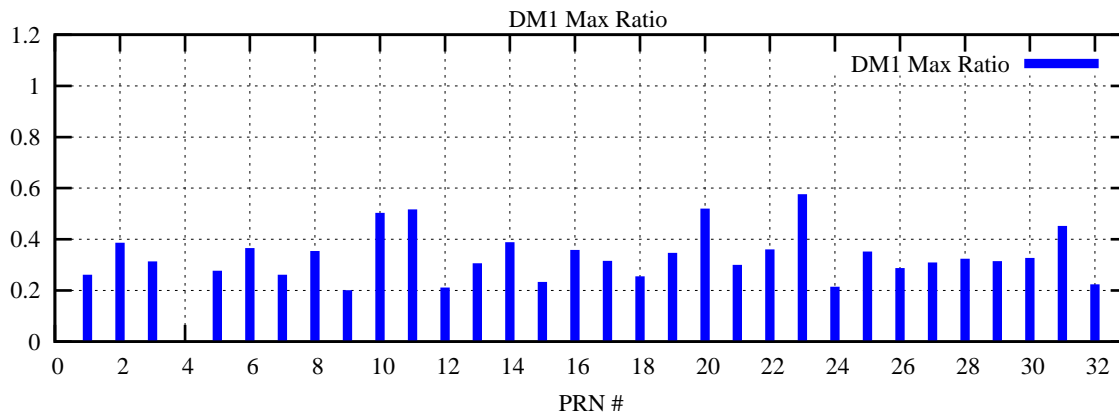

Ratio (PRN Bias/Threshold)

GpsWeek 2069 Day 6

Skinny (Type 0): PRN 8 22
Broad (Type 2): PRN 7 15 17 21 24