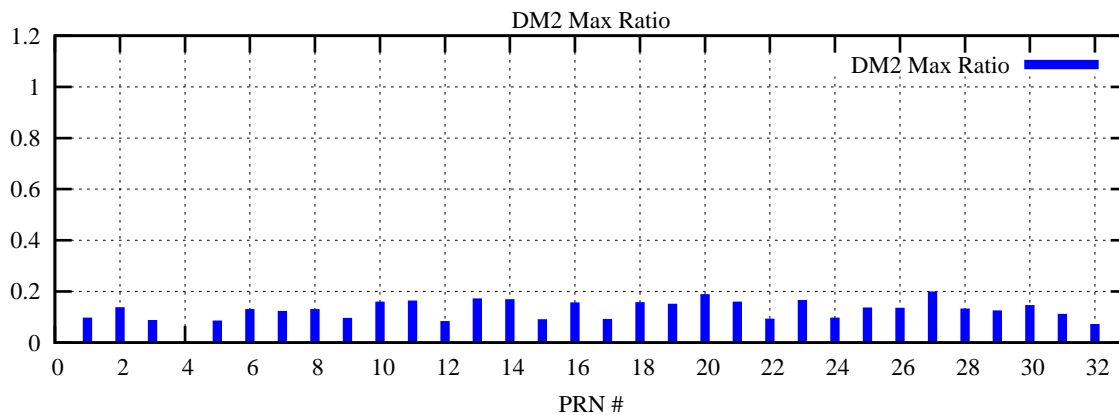

Ratio (PRN Bias/Threshold)

GpsWeek 2069 Day 6

Skinny (Type 0): PRN 8 22
Broad (Type 2): PRN 7 15 17 21 24