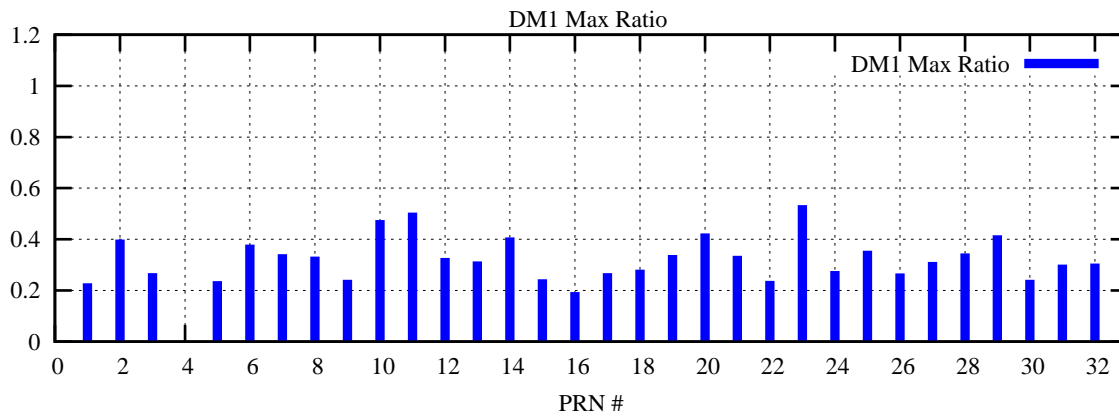

Ratio (PRN Bias/Threshold)

GpsWeek 2070 Day 0

Skinny (Type 0): PRN 8 22
Broad (Type 2): PRN 7 15 17 21 24