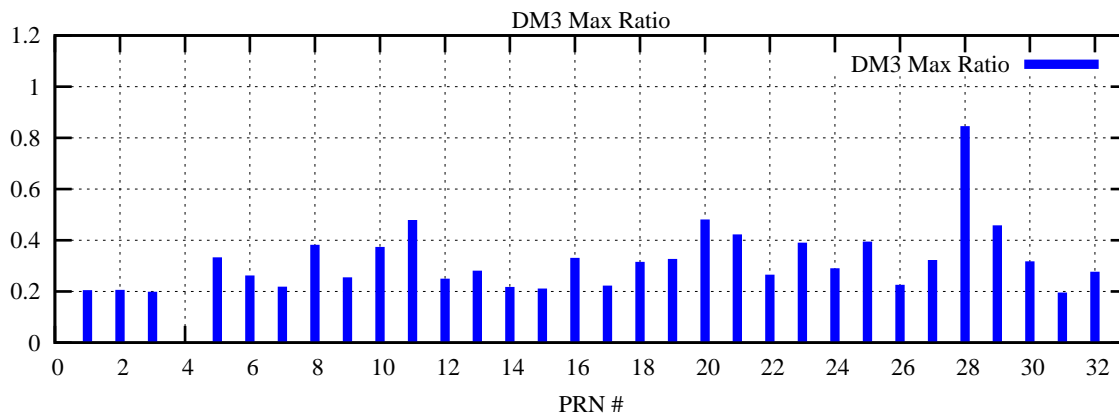

Ratio (PRN Bias/Threshold)

GpsWeek 2070 Day 0

Skinny (Type 0): PRN 8 22
Broad (Type 2): PRN 7 15 17 21 24