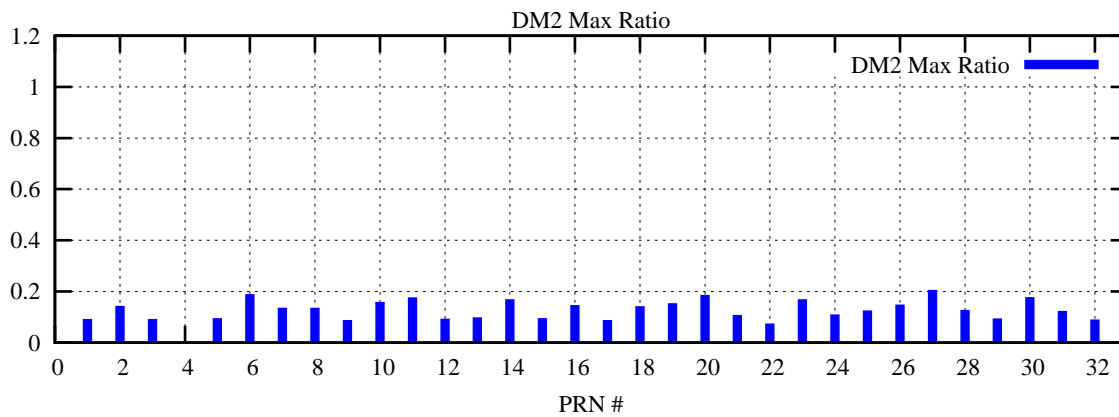

Ratio (PRN Bias/Threshold)

GpsWeek 2070 Day 0

Skinny (Type 0): PRN 8 22
Broad (Type 2): PRN 7 15 17 21 24