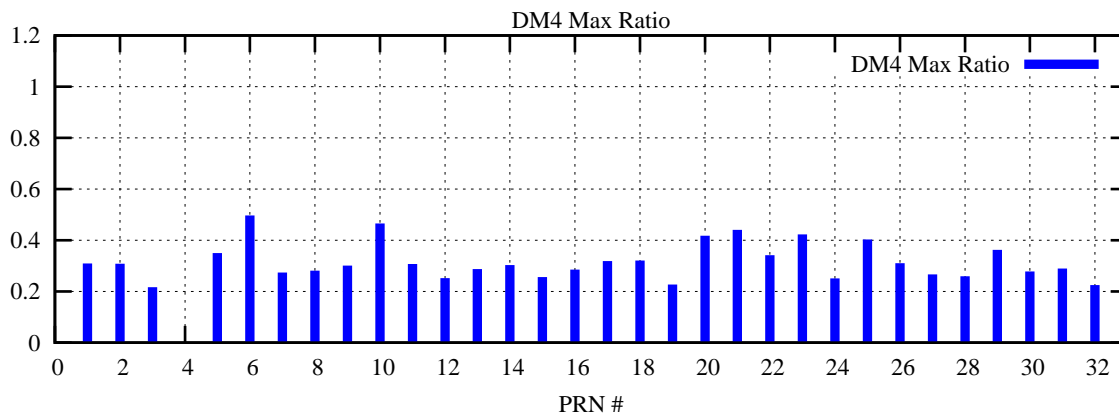

Ratio (PRN Bias/Threshold)

GpsWeek 2070 Day 0

Skinny (Type 0): PRN 8 22
Broad (Type 2): PRN 7 15 17 21 24