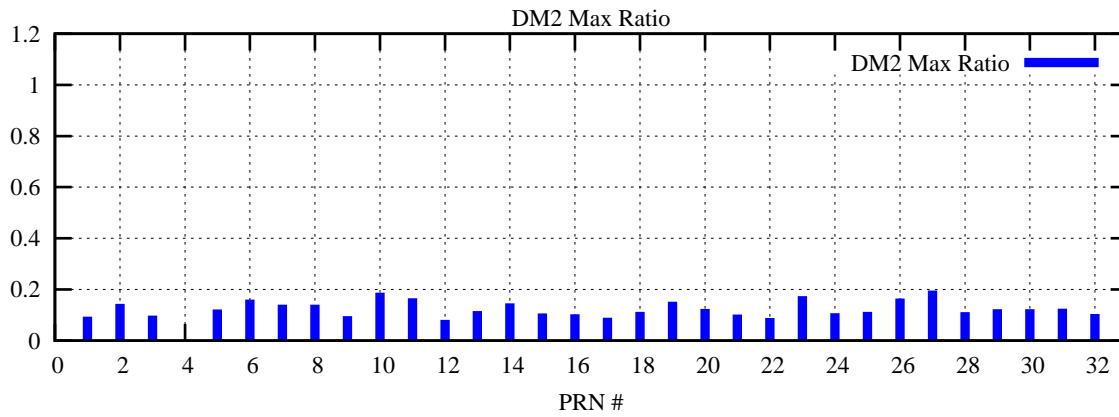

Ratio (PRN Bias/Threshold)

GpsWeek 2070 Day 1

Skinny (Type 0): PRN 8 22
Broad (Type 2): PRN 7 15 17 21 24