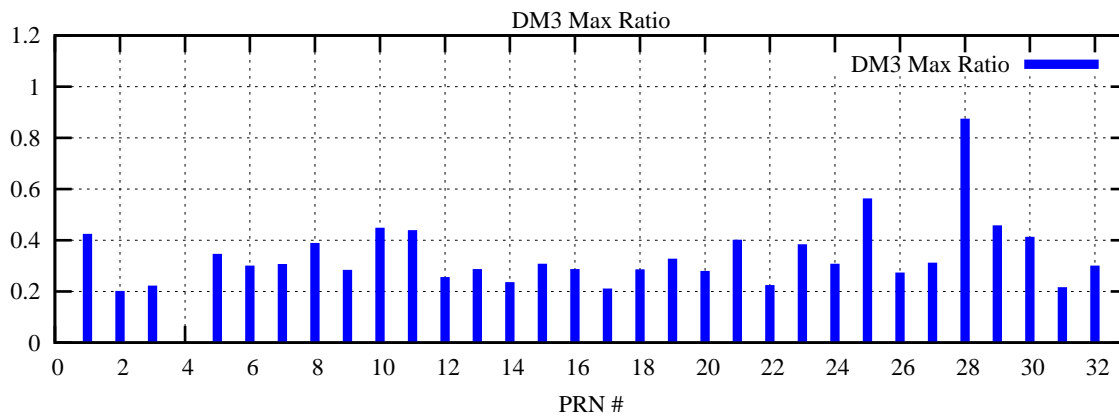

Ratio (PRN Bias/Threshold)

GpsWeek 2070 Day 1

Skinny (Type 0): PRN 8 22
Broad (Type 2): PRN 7 15 17 21 24