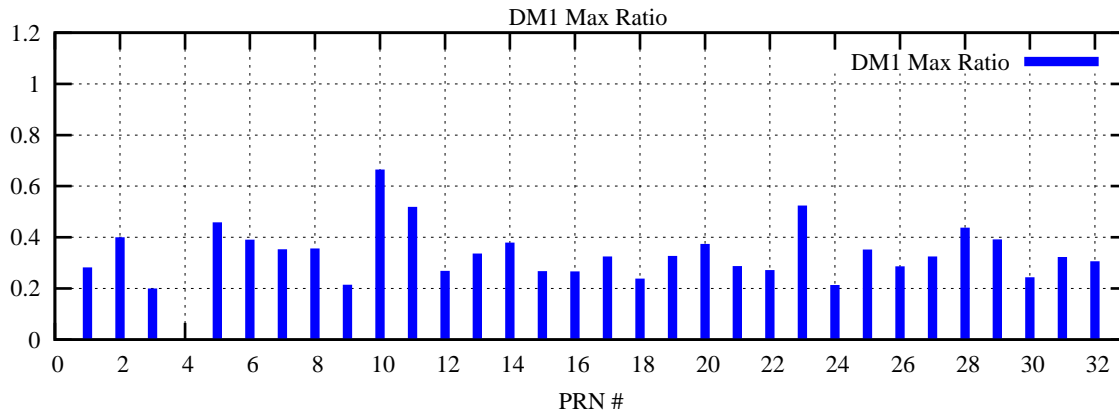

Ratio (PRN Bias/Threshold)

GpsWeek 2070 Day 1

Skinny (Type 0): PRN 8 22
Broad (Type 2): PRN 7 15 17 21 24