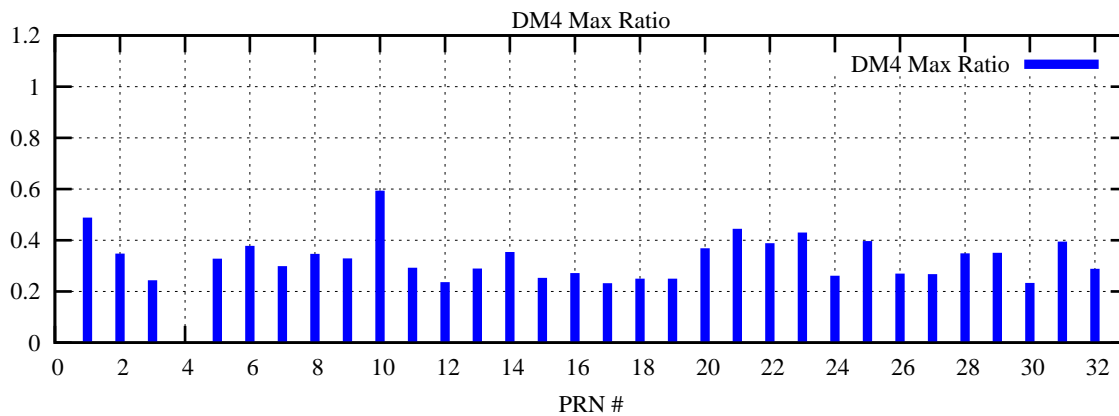

Ratio (PRN Bias/Threshold)

GpsWeek 2070 Day 1

Skinny (Type 0): PRN 8 22
Broad (Type 2): PRN 7 15 17 21 24