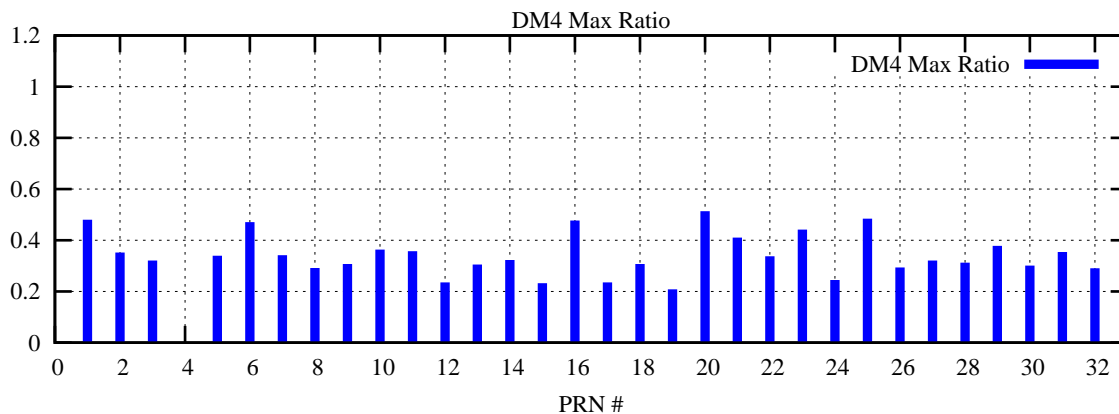

Ratio (PRN Bias/Threshold)

GpsWeek 2070 Day 2

Skinny (Type 0): PRN 8 22  
Broad (Type 2): PRN 7 15 17 21 24