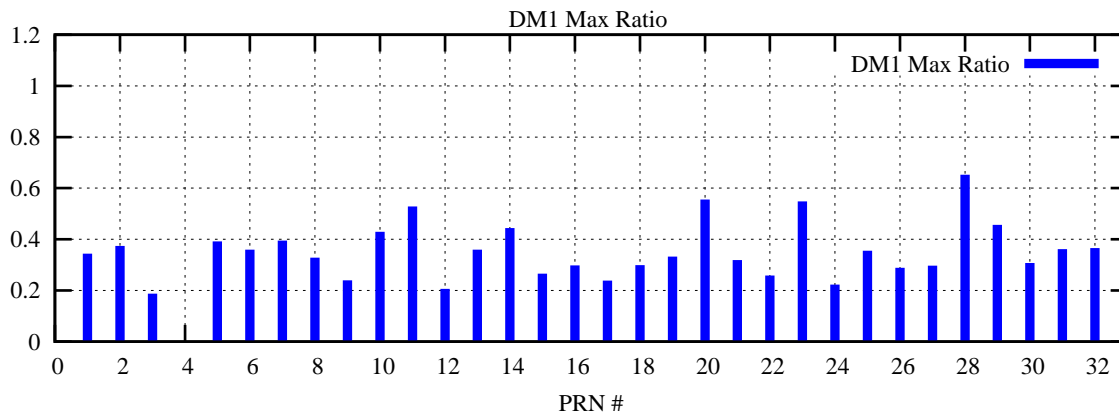

Ratio (PRN Bias/Threshold)

GpsWeek 2070 Day 2

Skinny (Type 0): PRN 8 22  
Broad (Type 2): PRN 7 15 17 21 24