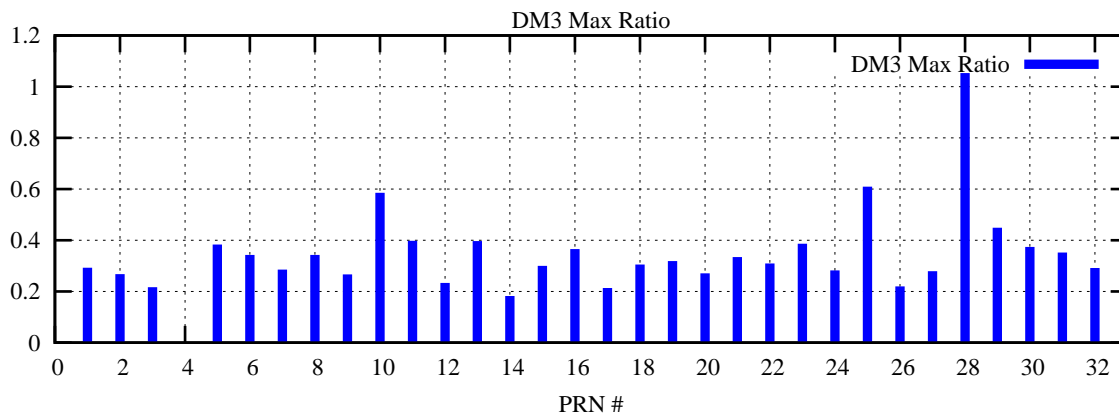

Ratio (PRN Bias/Threshold)

GpsWeek 2070 Day 2

Skinny (Type 0): PRN 8 22  
Broad (Type 2): PRN 7 15 17 21 24