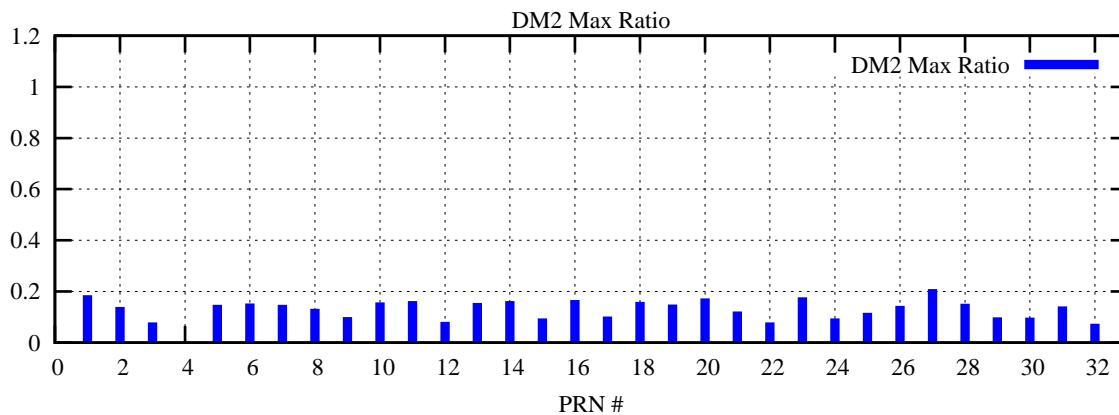

Ratio (PRN Bias/Threshold)

GpsWeek 2070 Day 2

Skinny (Type 0): PRN 8 22  
Broad (Type 2): PRN 7 15 17 21 24