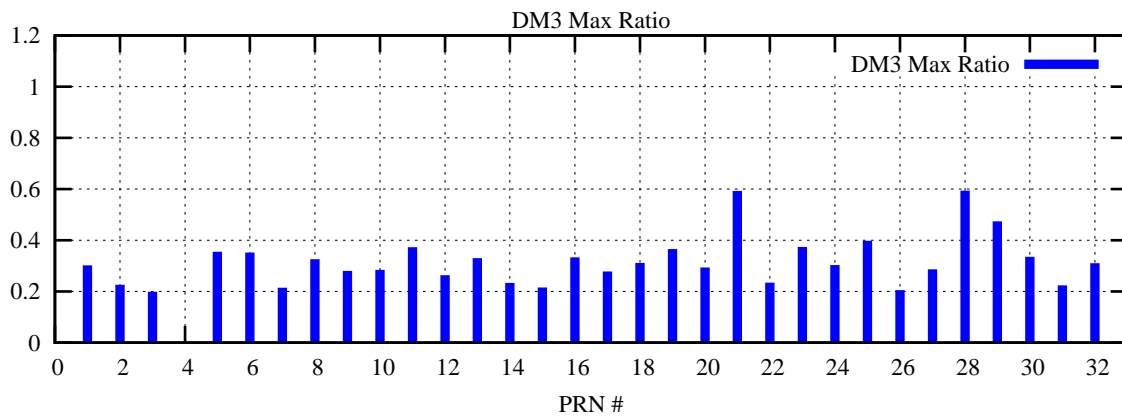

Ratio (PRN Bias/Threshold)

GpsWeek 2070 Day 3

Skinny (Type 0): PRN 8 22  
Broad (Type 2): PRN 7 15 17 21 24