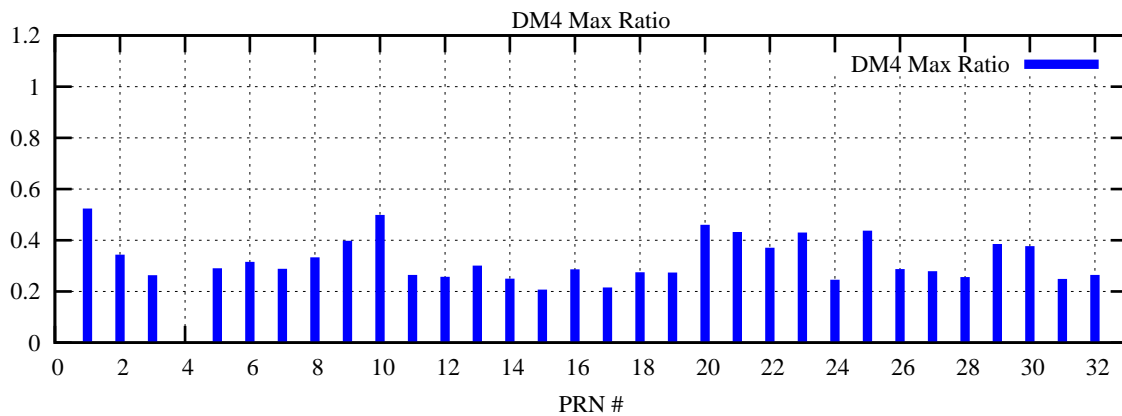

Ratio (PRN Bias/Threshold)

GpsWeek 2070 Day 3

Skinny (Type 0): PRN 8 22  
Broad (Type 2): PRN 7 15 17 21 24