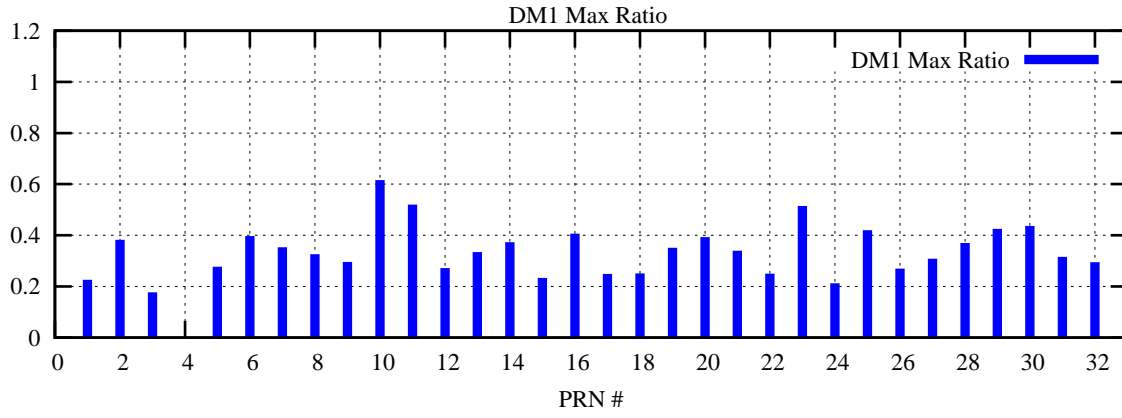

Ratio (PRN Bias/Threshold)

GpsWeek 2070 Day 3

Skinny (Type 0): PRN 8 22  
Broad (Type 2): PRN 7 15 17 21 24