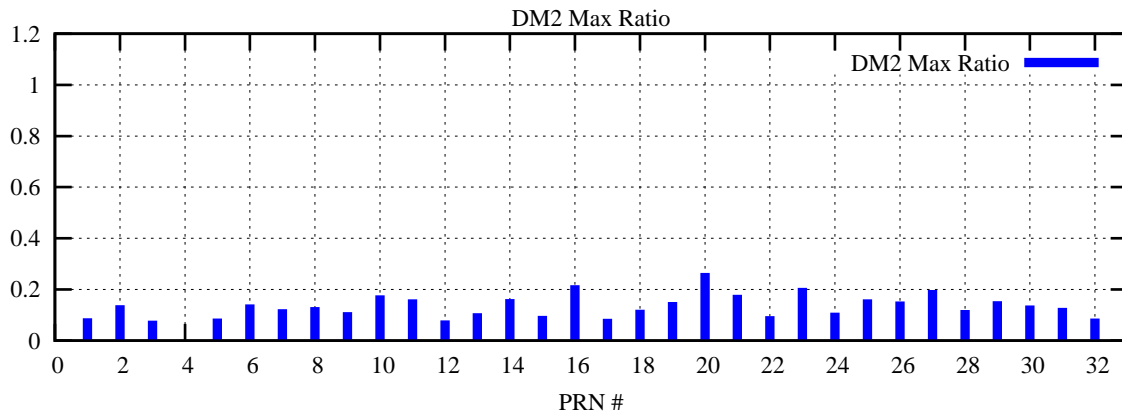

Ratio (PRN Bias/Threshold)

GpsWeek 2070 Day 3

Skinny (Type 0): PRN 8 22  
Broad (Type 2): PRN 7 15 17 21 24